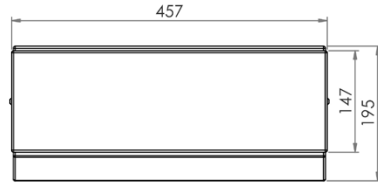

Plumbing & Sanitary

Stainless Steel Pull Chain Cistern

AB-CIS-PC (BOTTOM ENTRY)

- Assembled with high quality adjustable inlet and outlet valves
- Constructed from high quality 1.2mm 304 grade stainless steel
- Reversible inlet valve - suits left or right
- 50mm BSP outlet - Use URNNW-2 to reduce the outlet to suit 20mm or 25mm sparge pipes

P-PCIS-CHAIN

- Chain and Toggle to Suit Pull Chain Valve. 304 Grade S/S

Top

Front

Side