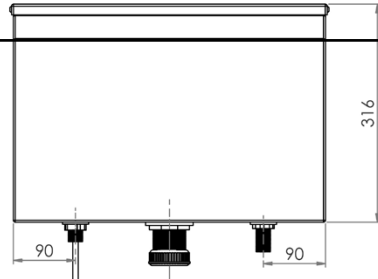

Plumbing & Sanitary

Stainless Steel Pull Chain Cistern

AB-CIS-PC (BOTTOM ENTRY)

- Assembled with high quality adjustable inlet and outlet valves
- Constructed from high quality 1.2mm 304 grade stainless steel
- Reversible inlet valve - suits left or right
- 50mm BSP outlet - Use URNNW-2 to reduce the outlet to suit 20mm or 25mm sparge pipes

P-PCIS-CHAIN

- Chain and Toggle to Suit Pull Chain Valve. 304 Grade S/S

Top

Front

Side