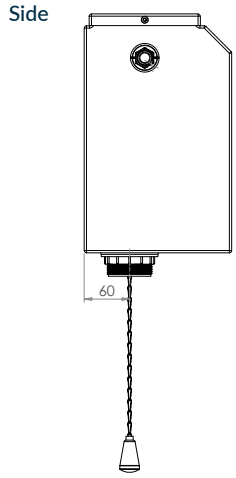

Plumbing & Sanitary

Stainless Steel Pull Chain Cistern

AB-CIS-PC-SE-L (LEFT SIDE ENTRY)

AB-CIS-PC-SE-R (RIGHT SIDE ENTRY)

- Assembled with high quality adjustable inlet and outlet valves
- Constructed from high quality 1.2mm 304 grade stainless steel
- Reversible inlet valve - suits left or right
- 50mm BSP outlet - Use URNNW-2 to reduce the outlet to suit 20mm or 25mm sparge pipes

Side Entry Right photo shown

P-PCIS-CHAIN

- Chain and Toggle to Suit Pull Chain Valve. 304 Grade S/S

Side Entry Left Drawing Shown