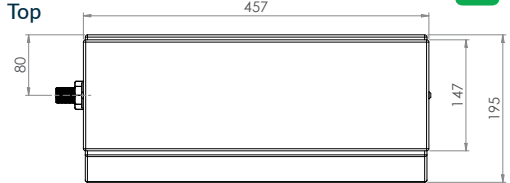

Plumbing & Sanitary

Stainless Steel Pull Chain Cistern

AB-CIS-PC-SE-L (LEFT SIDE ENTRY)

AB-CIS-PC-SE-R (RIGHT SIDE ENTRY)

- Assembled with high quality adjustable inlet and outlet valves
- Constructed from high quality 1.2mm 304 grade stainless steel
- Reversible inlet valve - suits left or right
- 50mm BSP outlet - Use URNNW-2 to reduce the outlet to suit 20mm or 25mm sparge pipes

Side Entry Right photo shown

P-PCIS-CHAIN

- Chain and Toggle to Suit Pull Chain Valve. 304 Grade S/S

Side Entry Left Drawing Shown