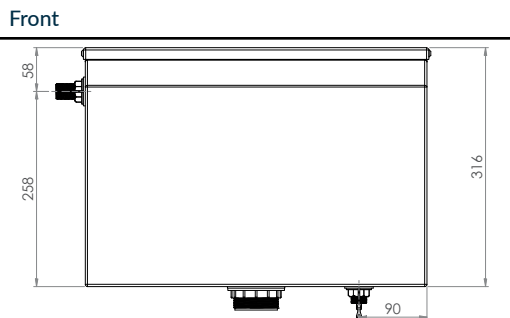

Plumbing & Sanitary

Stainless Steel Pull Chain Cistern

AB-CIS-PC-SE-L (LEFT SIDE ENTRY)

AB-CIS-PC-SE-R (RIGHT SIDE ENTRY)

- Assembled with high quality adjustable inlet and outlet valves
- Constructed from high quality 1.2mm 304 grade stainless steel
- Reversible inlet valve - suits left or right
- 50mm BSP outlet - Use URNNW-2 to reduce the outlet to suit 20mm or 25mm sparge pipes

Side Entry Right photo shown

P-PCIS-CHAIN

- Chain and Toggle to Suit Pull Chain Valve. 304 Grade S/S

Side Entry Left Drawing Shown