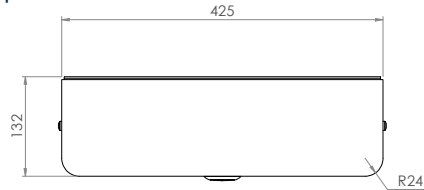

Plumbing & Sanitary

**INDUSTRY
KITCHENS**

www.industrykitchens.com.au 1800 611 058

Stainless Steel Front Press Cistern

AB-CIS-FP (BOTTOM ENTRY)

- Water saving half flush feature
- Adjustable inlet and outlet valves for setting the required flushing volume
- Buttons located on front of cistern
- Constructed from high quality 1.2mm 304 grade stainless steel
- Reversible inlet valve - suits left or right
- 50mm BSP outlet

Top

Front

Side

P-CIS-INLET (BOTTOM ENTRY INLET VALVE)

- 1/2" MI BSP

P-CIS-CDF OUTLET (DUAL FLUSH OUTLET CABLE VALVE)

- 50mm MI BSP
- Cable allows buttons to be placed in any position

Refer to warranty for exclusions.