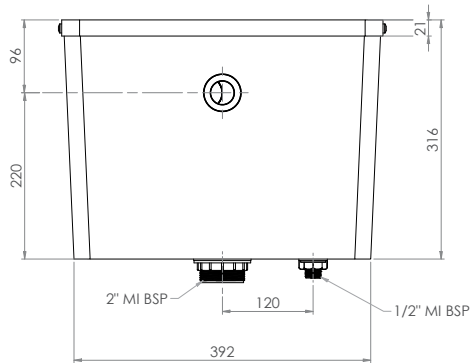

Plumbing & Sanitary

**INDUSTRY
KITCHENS**

www.industrykitchens.com.au 1800 611 058

Stainless Steel Front Press Cistern

AB-CIS-FP (BOTTOM ENTRY)

- Water saving half flush feature
- Adjustable inlet and outlet valves for setting the required flushing volume
- Buttons located on front of cistern
- Constructed from high quality 1.2mm 304 grade stainless steel
- Reversible inlet valve - suits left or right
- 50mm BSP outlet

Top

Front

Side

P-CIS-INLET (BOTTOM ENTRY INLET VALVE)

- 1/2" MI BSP

P-CIS-CDF OUTLET (DUAL FLUSH OUTLET CABLE VALVE)

- 50mm MI BSP
- Cable allows buttons to be placed in any position

Refer to warranty for exclusions.