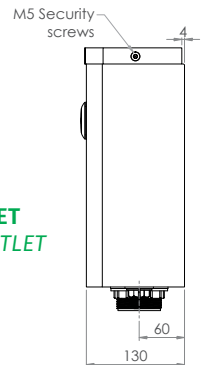

Plumbing & Sanitary

**INDUSTRY
KITCHENS**

www.industrykitchens.com.au 1800 611 058

Stainless Steel Front Press Cistern

AB-CIS-FP (BOTTOM ENTRY)

- Water saving half flush feature
- Adjustable inlet and outlet valves for setting the required flushing volume
- Buttons located on front of cistern
- Constructed from high quality 1.2mm 304 grade stainless steel
- Reversible inlet valve - suits left or right
- 50mm BSP outlet

Top

Front

Side

P-CIS-INLET (BOTTOM ENTRY INLET VALVE)

- 1/2" MI BSP

P-CIS-CDF OUTLET (DUAL FLUSH OUTLET CABLE VALVE)

- 50mm MI BSP
- Cable allows buttons to be placed in any position

Refer to warranty for exclusions.