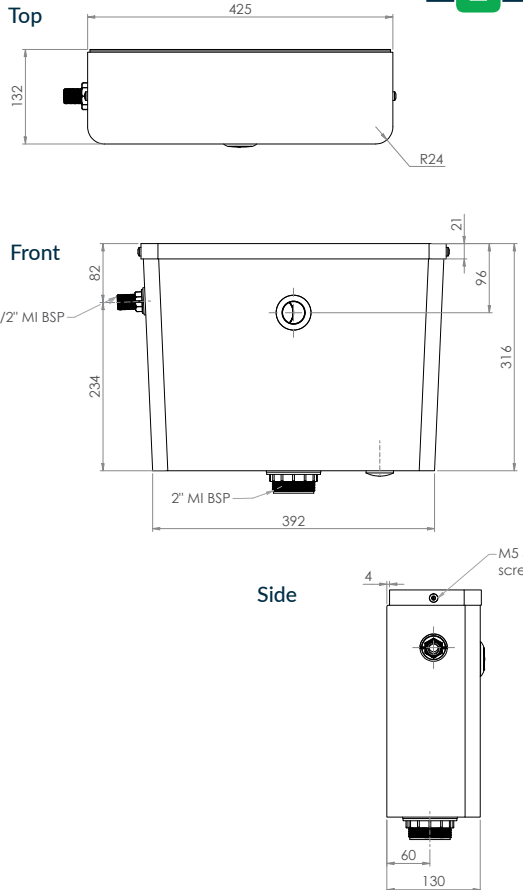

Plumbing & Sanitary

INDUSTRY KITCHENS

www.industrykitchens.com.au 1800 611 058

Stainless Steel Front Press Cistern

AB-CIS-FP-SE-L (LEFT SIDE ENTRY)
AB-CIS-FP-SE-R (RIGHT SIDE ENTRY)

- Water saving half flush feature
- Adjustable inlet and outlet valves for setting the required flushing volume
- Buttons located on front of cistern
- Constructed from high quality 1.2mm 304 grade stainless steel
- Reversible inlet valve - suits left or right
- 50mm BSP outlet

Side Entry Left photo shown

P-CIS-INLET-SIDE ENT
(SIDE ENTRY INLET VALVE)

- 1/2" MI BSP

P-CIS-CDF OUTLET
(DUAL FLUSH OUTLET CABLE VALVE)

- 50mm MI BSP
- Cable allows buttons to be placed in any position

Refer to warranty for exclusions.