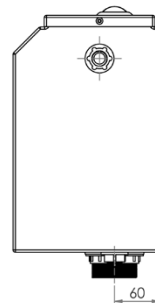

## Stainless Steel Dual Flush Cistern

**AB-CIS-DF-2-SE-L** (LEFT SIDE ENTRY)  
**AB-CIS-DF-2-SE-R** (RIGHT SIDE ENTRY)

- Assembled with approved high quality inlet and outlet valves
- Water saving half flush feature
- Adjustable inlet and outlet valves for setting the required flushing volume
- Constructed from high quality 1.2mm 304 grade stainless steel
- Reversible inlet valve - suits left or right
- 50mm BSP outlet

Top

Front

Side

Left Side Entry Photo Shown

Right Side Entry Drawing Shown

Refer to warranty for exclusions.