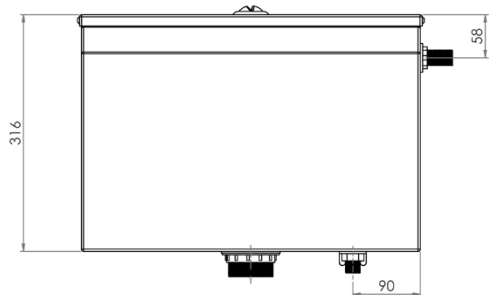

## Stainless Steel Dual Flush Cistern

**AB-CIS-DF-2-SE-L** (LEFT SIDE ENTRY)  
**AB-CIS-DF-2-SE-R** (RIGHT SIDE ENTRY)

- Assembled with approved high quality inlet and outlet valves
- Water saving half flush feature
- Adjustable inlet and outlet valves for setting the required flushing volume
- Constructed from high quality 1.2mm 304 grade stainless steel
- Reversible inlet valve - suits left or right
- 50mm BSP outlet

Top

Front

Side

Left Side Entry Photo Shown

Right Side Entry Drawing Shown

Refer to warranty for exclusions.