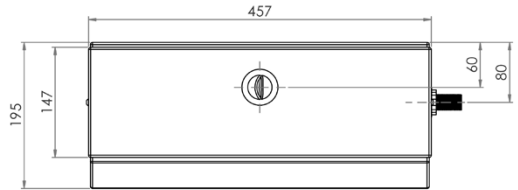

## Stainless Steel Dual Flush Cistern

**AB-CIS-DF-2-SE-L** (LEFT SIDE ENTRY)  
**AB-CIS-DF-2-SE-R** (RIGHT SIDE ENTRY)

- Assembled with approved high quality inlet and outlet valves
- Water saving half flush feature
- Adjustable inlet and outlet valves for setting the required flushing volume
- Constructed from high quality 1.2mm 304 grade stainless steel
- Reversible inlet valve - suits left or right
- 50mm BSP outlet

Top

Front

Side

Left Side Entry Photo Shown

Right Side Entry Drawing Shown

Refer to warranty for exclusions.