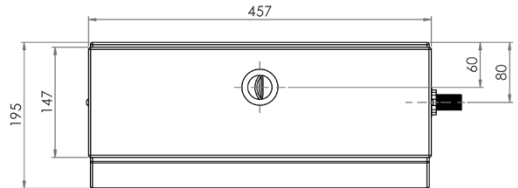

Plumbing & Sanitary

Stainless Steel Dual Flush Cistern

AB-CIS-DF-2-SE-L (LEFT SIDE ENTRY)

AB-CIS-DF-2-SE-R (RIGHT SIDE ENTRY)

- Assembled with approved high quality inlet and outlet valves
- Water saving half flush feature
- Adjustable inlet and outlet valves for setting the required flushing volume
- Constructed from high quality 1.2mm 304 grade stainless steel
- Reversible inlet valve - suits left or right
- 50mm BSP outlet

Top

Front

Side

Left Side Entry Photo Shown

Right Side Entry Drawing Shown

Refer to warranty for exclusions.