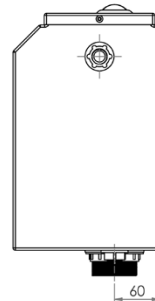

Plumbing & Sanitary

Stainless Steel Dual Flush Cistern

AB-CIS-DF-2-SE-L (LEFT SIDE ENTRY)

AB-CIS-DF-2-SE-R (RIGHT SIDE ENTRY)

- Assembled with approved high quality inlet and outlet valves
- Water saving half flush feature
- Adjustable inlet and outlet valves for setting the required flushing volume
- Constructed from high quality 1.2mm 304 grade stainless steel
- Reversible inlet valve - suits left or right
- 50mm BSP outlet

Top

Front

Side

Left Side Entry Photo Shown

Right Side Entry Drawing Shown

Refer to warranty for exclusions.