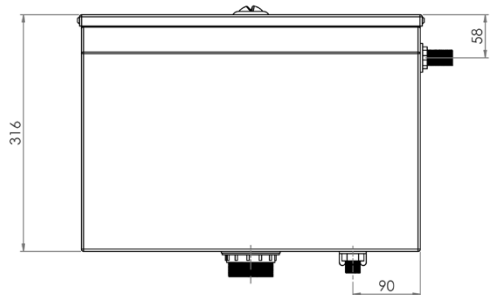

Plumbing & Sanitary

Stainless Steel Dual Flush Cistern

AB-CIS-DF-2-SE-L (LEFT SIDE ENTRY)

AB-CIS-DF-2-SE-R (RIGHT SIDE ENTRY)

- Assembled with approved high quality inlet and outlet valves
- Water saving half flush feature
- Adjustable inlet and outlet valves for setting the required flushing volume
- Constructed from high quality 1.2mm 304 grade stainless steel
- Reversible inlet valve - suits left or right
- 50mm BSP outlet

Top

Front

Side

Left Side Entry Photo Shown

Right Side Entry Drawing Shown

Refer to warranty for exclusions.