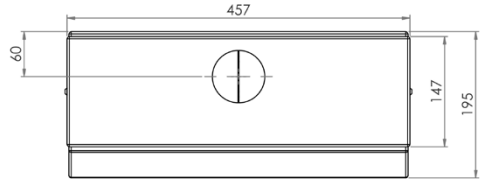

Plumbing & Sanitary

Stainless Steel Disabled Compliant Dual Flush Cistern

AB-CIS-DCDF (BOTTOM ENTRY)

- AS1428 compliant
- Water saving half flush feature
- Adjustable inlet and outlet valves for setting the required flushing volume
- Constructed from high quality 1.2mm 304 grade stainless steel
- Reversible inlet valve - suits left or right
- 50mm BSP outlet

Top

Front

Side