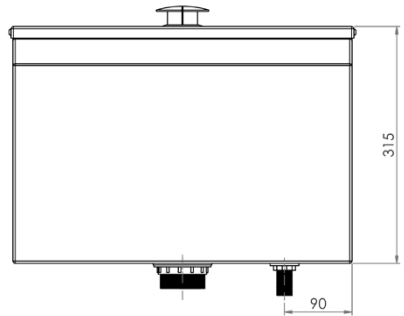

Plumbing & Sanitary

Stainless Steel Disabled Compliant Dual Flush Cistern

AB-CIS-DCDF (BOTTOM ENTRY)

- AS1428 compliant
- Water saving half flush feature
- Adjustable inlet and outlet valves for setting the required flushing volume
- Constructed from high quality 1.2mm 304 grade stainless steel
- Reversible inlet valve - suits left or right
- 50mm BSP outlet

Top

Front

Side