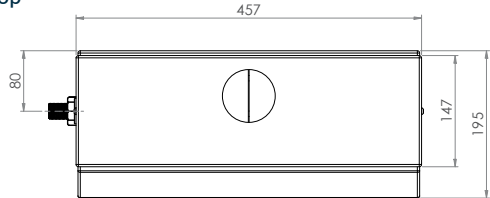

## Stainless Steel Disabled Compliant Dual Flush Cistern

**AB-CIS-DCDF-SE-L** (LEFT SIDE ENTRY)

**AB-CIS-DCDF-SE-R** (RIGHT SIDE ENTRY)

- AS1428 compliant
- Water saving half flush feature
- Adjustable inlet and outlet valves for setting the required flushing volume
- Constructed from high quality 1.2mm 304 grade stainless steel
- Reversible inlet valve - suits left or right
- 50mm BSP outlet

Top

Front

Side

Side Entry Right photo shown

Side Entry Left Drawing Shown

Refer to warranty for exclusions.