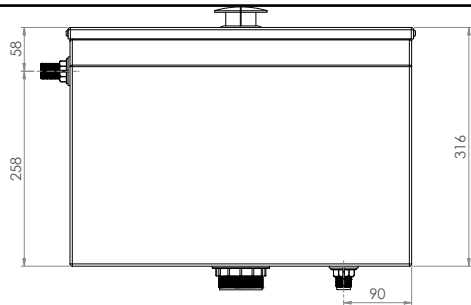

## Stainless Steel Disabled Compliant Dual Flush Cistern

**AB-CIS-DCDF-SE-L** (LEFT SIDE ENTRY)

**AB-CIS-DCDF-SE-R** (RIGHT SIDE ENTRY)

- AS1428 compliant
- Water saving half flush feature
- Adjustable inlet and outlet valves for setting the required flushing volume
- Constructed from high quality 1.2mm 304 grade stainless steel
- Reversible inlet valve - suits left or right
- 50mm BSP outlet

Top

Front

Side

Side Entry Right photo shown

Side Entry Left Drawing Shown

Refer to warranty for exclusions.