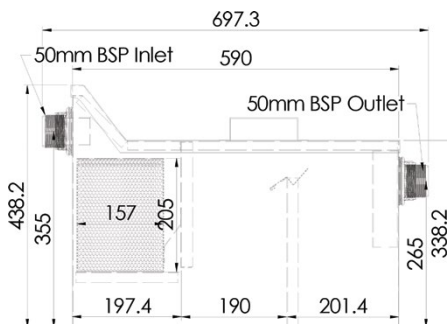

Side

*Frame and castors also available