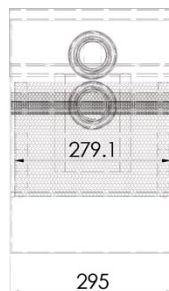

Trade Waste Solutions

Clay / Plaster Arrestor

AB-CA-3

- Manufactured with 1.2mm 304 grade stainless steel
- 50mm BSP inlet and outlet
- Typically used in schools, art studios, medical and education facilities
- 58.5L capacity
- Removable filter baskets
- Removable lid
- Off the shelf available for immediate delivery

Front

*Frame and castors also available