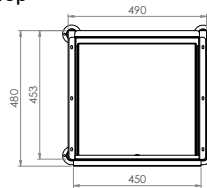

Storage & Hardware

Freestanding Drawer Unit

AB-3DRAW

(3 drawer unit)

AB-3DRAW-L

(3 drawer lockable unit)

AB-3DRAW-1G

(3 drawer gastronorm unit)

AB-3DRAW-L

Top

AB-3DRAW-1G

Top

Front

Front

Side

Side