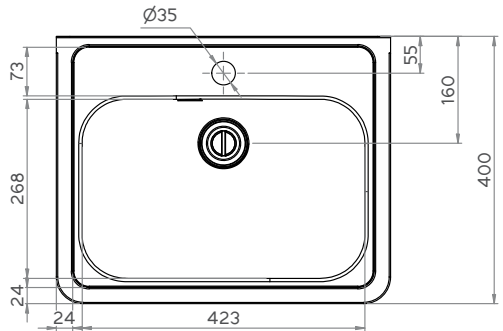

## Wall Mounted Hand Basin

**AB-HB-OF (No tap hole)**  
**AB-HB1-OF**

- 11.5 litre capacity
- Constructed from 1mm 304 grade stainless steel
- Radius fascia for safety
- Wall mounted
- 50mm splashback
- 40mm outlet
- Mirror polish finish
- 1 pre punched 35mm centre tap hole
- Includes overflow, brackets, and Plug and Waste

Use optional SAFETEE-STRIP for no sharp edges

Includes OFK2

Top

Front

Cross Section