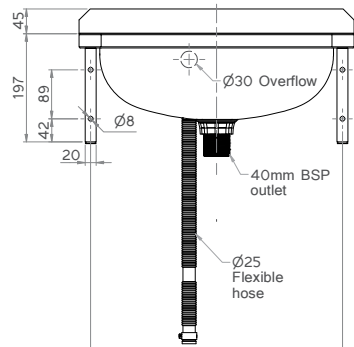

## Wall Mounted Hand Basin

**AB-HB-OF (No tap hole)**  
**AB-HB1-OF**

- 11.5 litre capacity
- Constructed from 1mm 304 grade stainless steel
- Radius fascia for safety
- Wall mounted
- 50mm splashback
- 40mm outlet
- Mirror polish finish
- 1 pre punched 35mm centre tap hole
- Includes overflow, brackets, and Plug and Waste

Use optional SAFETEE-STRIP for no sharp edges

Includes OFK2

Top

Front

Cross Section