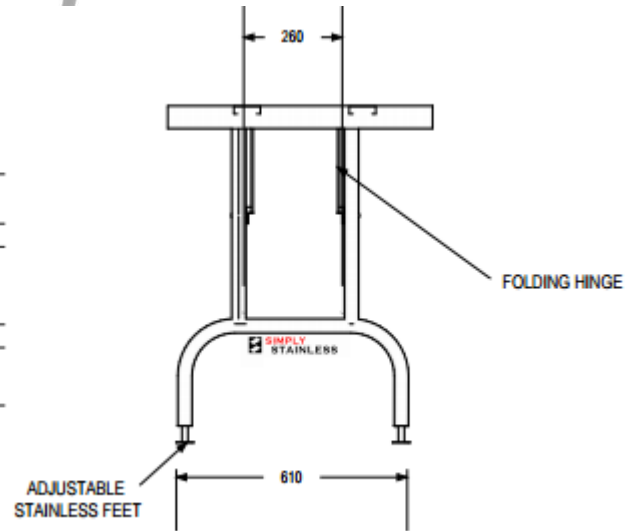

SIMPLY STAINLESS

www.simplystainless.com

Modular sinks tables and shelves

SPECIFICATION	
Tops	1.2mm gauge, high quality stainless steel, no. 4 finish
Core	1.2mm stainless steel top hat stiffening channel
Frames	38mm round stainless steel tube, satin polished, machined collars, adjustable stainless disc feet, heavy duty hinge

38	FOLDING EVENTS TABLE	
	Product Code	Dimensions
	38.ET	700mm x 1800mm x 900mm