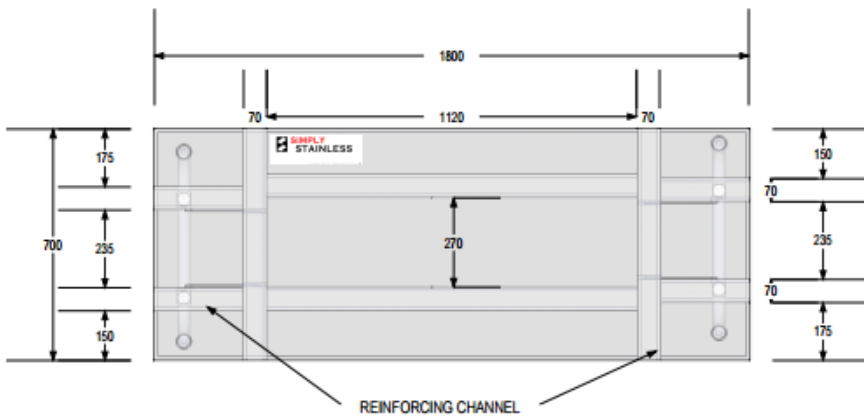

SIMPLY STAINLESS

www.simplystainless.com

Modular sinks tables and shelves

SPECIFICATION	
Tops	1.2mm gauge, high quality stainless steel, no. 4 finish
Core	1.2mm stainless steel top hat stiffening channel
Frames	38mm round stainless steel tube, satin polished, machined collars, adjustable stainless disc feet, heavy duty hinge

38	FOLDING EVENTS TABLE	
	Product Code	Dimensions
	38.ET	700mm x 1800mm x 900mm