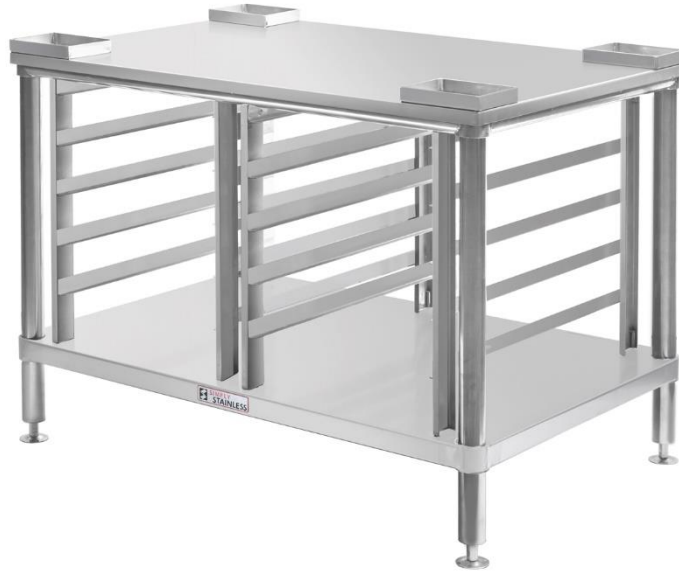

SIMPLY STAINLESS

www.simplystainless.com

Modular sinks tables and shelves

SPECIFICATION	
Unit	1.2mm gauge, high quality stainless steel, no. 4 finish, Runners included in all variants
Frames	38mm round stainless steel tube, satin polished, machined collars, adjustable stainless disc feet, stainless steel welded inserts to support feet

27	COMBI STANDS	
	Product Code	Dimensions
	27.CONVO4 6.10 & 10.10	875mm x 600mm x 675mm (to suit Convotherm 4)
	27.CONV 6.20 & 10.20	1180mm x 850mm x 675mm (to suit Convotherm)
	27.CONV 6.10 & 10.10	900mm x 600mm x 675mm (to suit Convotherm)
	27.E32	715mm x 765mm x 845mm (to suit E32 Turbofan)
	27.ELUX	900mm x 700mm x 675mm (to suit Electrolux Combi)
	27.RAT	850mm x 615mm x 730mm (to suit Rational Combi)