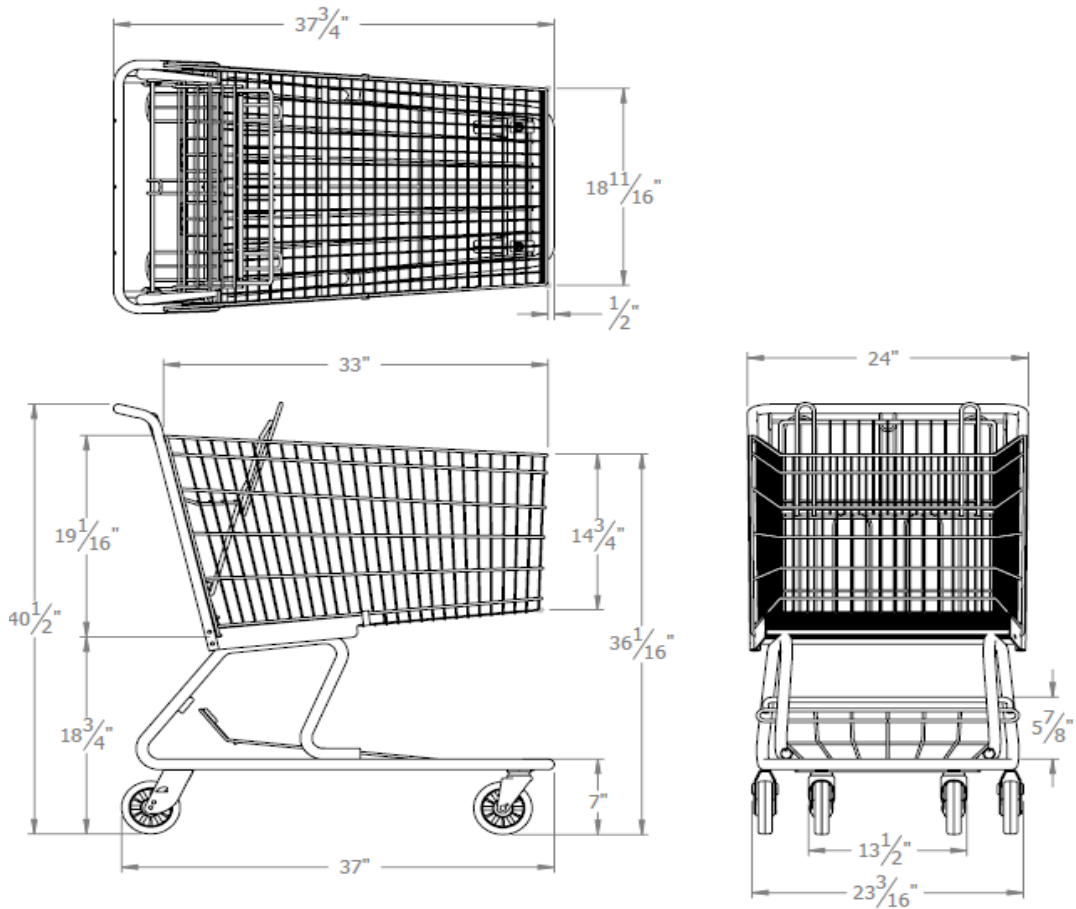

MODEL #3541

CAPACITY

Total Payload: 18,580 in³ (304 liters)
Basket Capacity: 10,900 in³ (178 liters)
Nesting: 12 1/8" (30.8 cm)
Weight: 56.5 lbs (25.6 kg)

OPTIONS

Full Length Bumpers

STANDARD FEATURES

Tech Seal Coating Process
Child Seating Area
Top Corner Bumpers
Leg Hole Closure with ASTM Approved Safety Message
5" Wheels Standard
