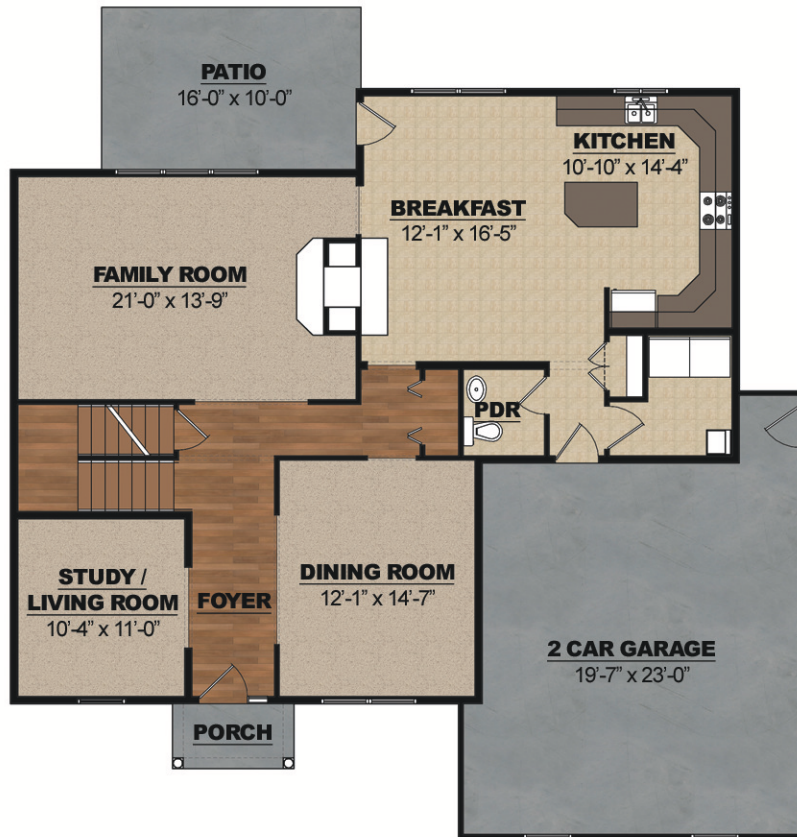

THE HAMMOND

FIRST FLOOR - 1,367
SECOND FLOOR - 1,275
TOTAL - 2,642
DIMENSIONS - 49' X 46'-4"

FIRST FLOOR PLAN

SECOND FLOOR PLAN