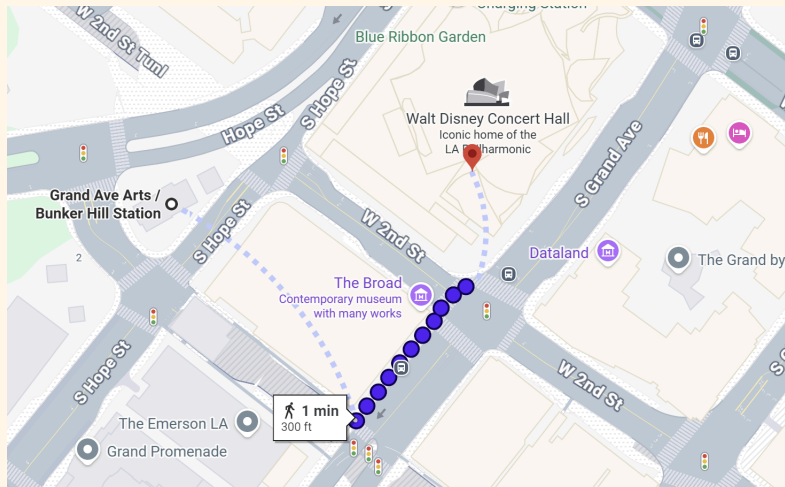

### **KNOW BEFORE YOU GO:**

- The group will walk from the hotel lobby to the LA Metro [A Line](#) station.
- It is about a one-hour train ride each way.
- If you would like to make your own way there, please be at the Artist's Entrance at 8:30 AM.
- The Artist's Entrance is **up the stairs** on Grand Avenue at the corner of W 2<sup>nd</sup> Street (151 S. Grand Avenue).
- The closest Metro stop is Grand Ave Arts/Bunker Hill Station on the [A Line](#).
- Please see maps below for directions.

## Westin Long Beach to Downtown Long Beach A Line Station:

## Grand Ave Arts / Bunker Hill Station to Walt Disney Concert Hall:

**Enter Walt Disney Concert Hall through the Artist's Entrance up the stairs on Grand Avenue at the corner of W 2nd Street.**