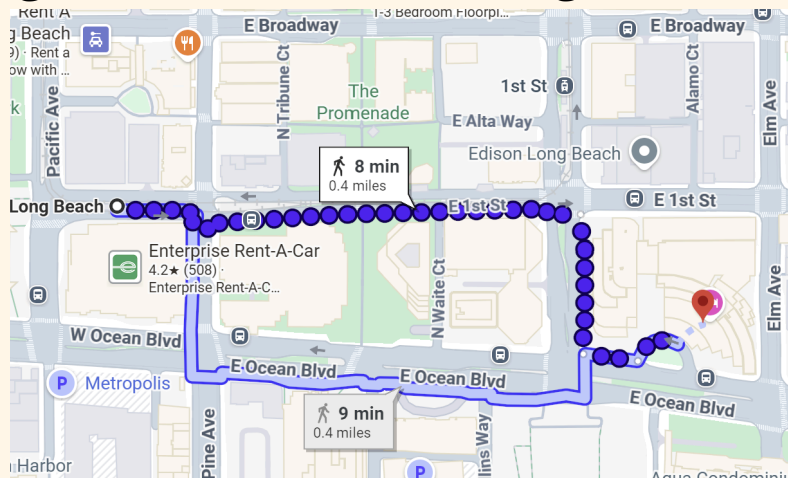

### **KNOW BEFORE YOU GO:**

- The group will walk from the hotel lobby to the LA Metro [A Line](#) station.
- It is about a one-hour train ride each way.
- If you would like to make your own way there, please be at the Artist's Entrance at 8:30 AM.
- The Artist's Entrance is **up the stairs** on Grand Avenue at the corner of W 2<sup>nd</sup> Street (151 S. Grand Avenue).
- The closest Metro stop is Grand Ave Arts/Bunker Hill Station on the [A Line](#).
- Please see maps below for directions.

## Westin Long Beach to Downtown Long Beach A Line Station:

## Grand Ave Arts / Bunker Hill Station to Walt Disney Concert Hall:

**Enter Walt Disney Concert Hall through the Artist's Entrance up the stairs on Grand Avenue at the corner of W 2nd Street.**