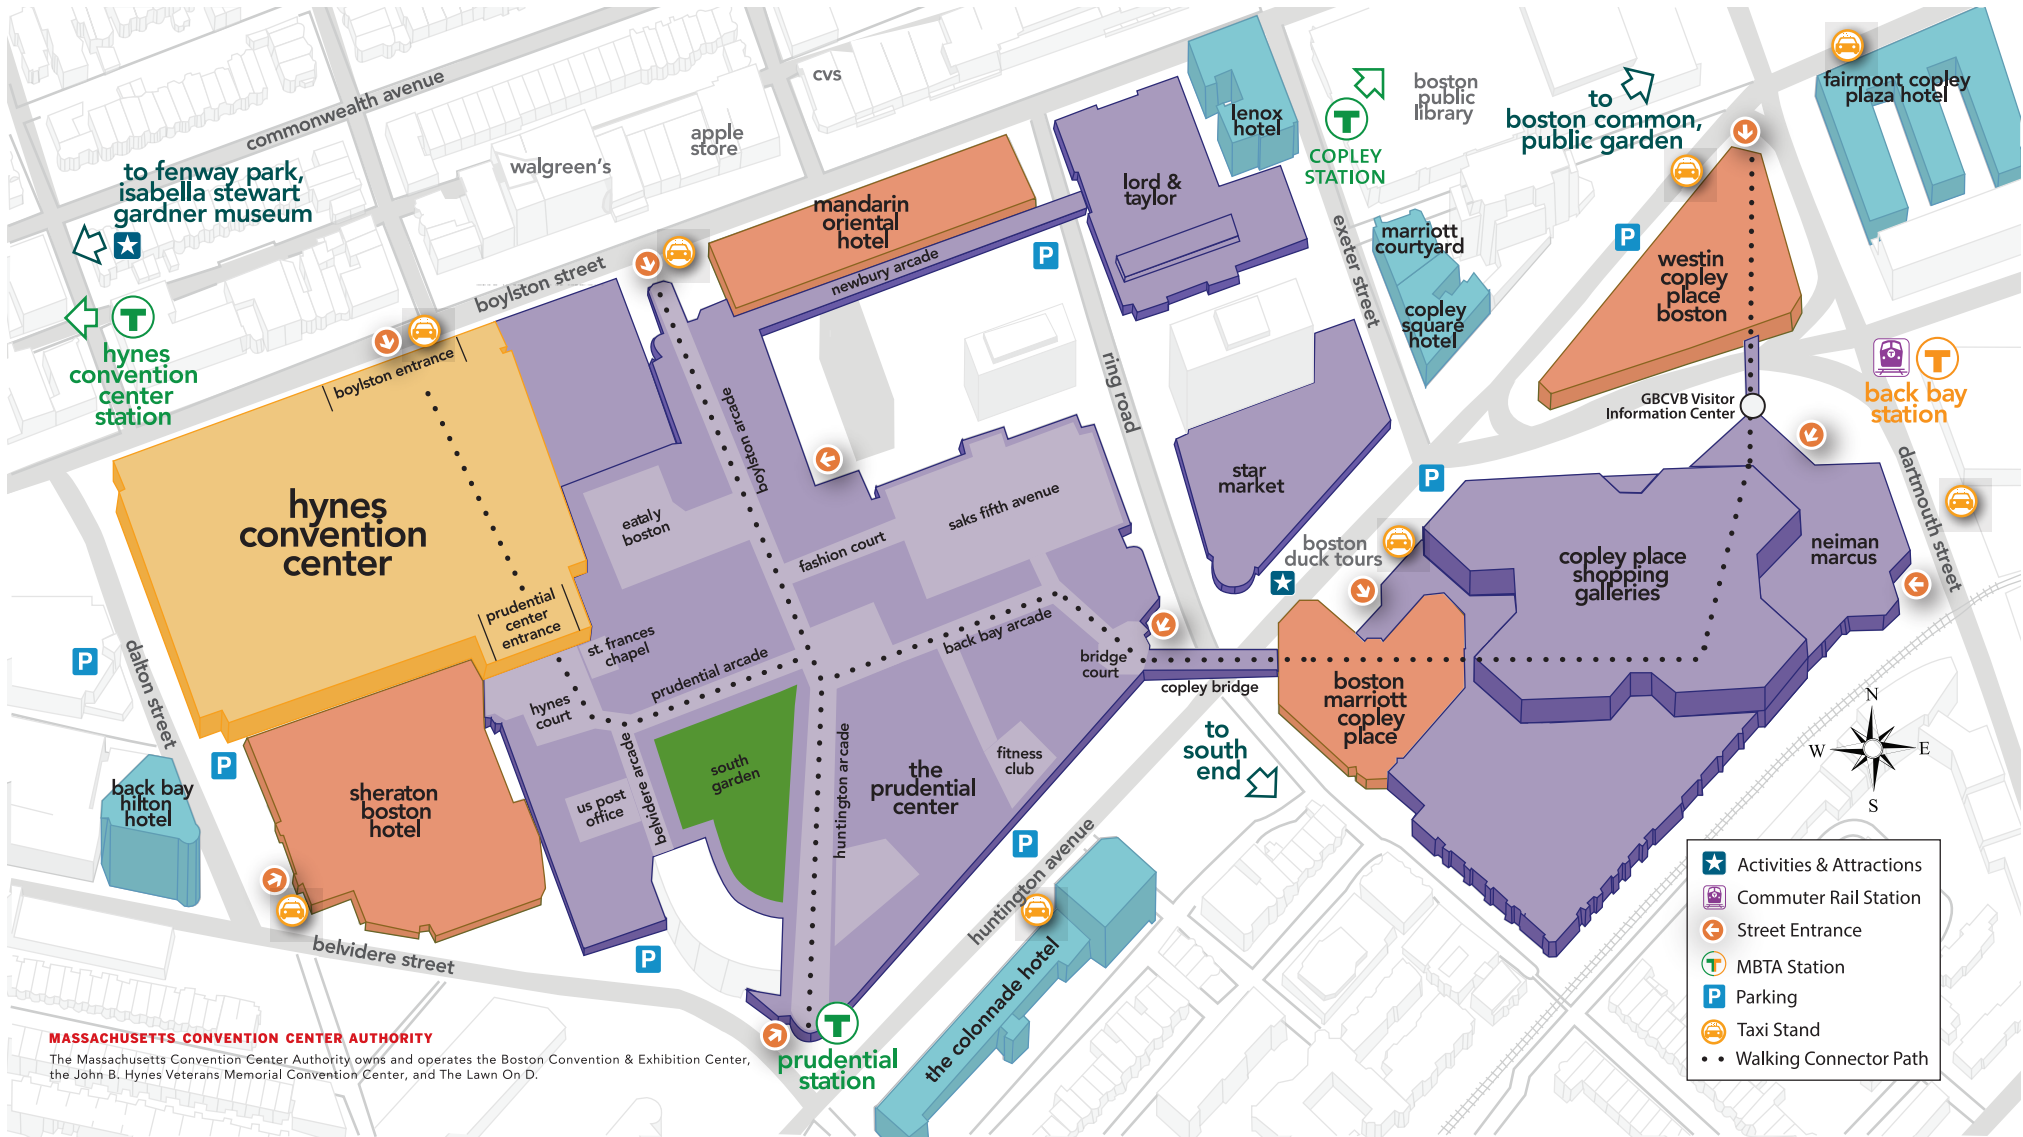

Hynes Convention Center

Plaza Level

-  Registration
-  Exhibits
-  Info Booth
-  Mother's Nursing Room
-  Speaker Ready Room
-  New Attendee Welcome Room

Hynes Convention Center

Second Level

Hynes Convention Center

Third Level

Hynes Convention Center

Complex View

MASSACHUSETTS CONVENTION CENTER AUTHORITY
 The Massachusetts Convention Center Authority owns and operates the Boston Convention & Exhibition Center, the John B. Hynes Veterans Memorial Convention Center, and The Lawn On D.

- Activities & Attractions
- Commuter Rail Station
- Street Entrance
- MBTA Station
- Parking
- Taxi Stand
- Walking Connector Path