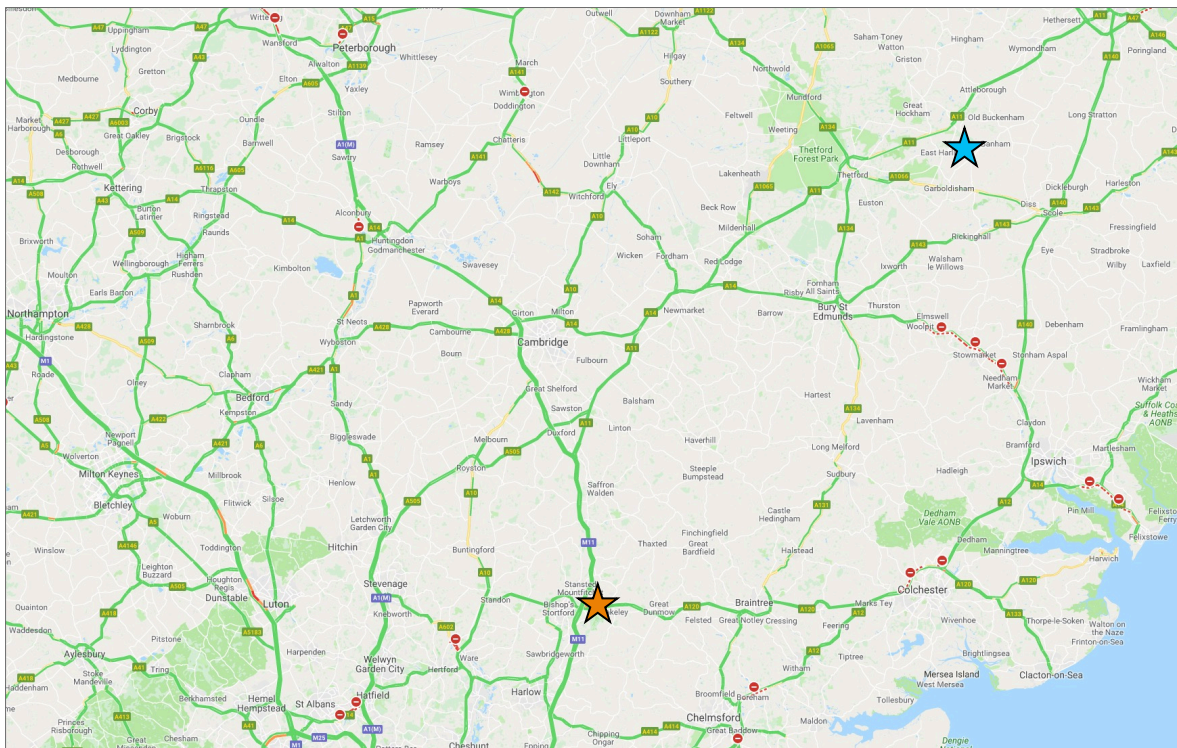

Wyma UK Office - Getting There

Site Address: Unit 7, Hereward Way Business Park, Roudham Road, East Harling, Norfolk, NR16 2SR, United Kingdom

★ **Stansted Airport – Bassingbourn Rd, Stansted CM24 1QW, UK**

Stansted Airport Taxis: +44 1279 816901 (www.stanstedairporttaxi.com)

By Uber:

Uber is available. [Download the app](#) to access this service.

By Car:

It takes approximately 1 hour 15 minutes to drive from Stansted Airport to the Wyma office in East Harling. For GPS, use postcode NR16 2SR.

- Leave the airport, follow all signs for M11 North, towards Cambridge.
- After approximately 17 miles on the M11, bear left follow all signs for A11/Thetford/Norwich.
- After 12 miles, continue along the Newmarket bypass.
- After 6 miles, turn towards A11/Thetford/Norwich.
- After 26 miles, take the Take the B1111 exit towards Watton/Garboldisham/East Harling.
- Head towards East Harling and take the first right after railway crossing.
- After 300 metres, Hereward Way Business park will be on your left.