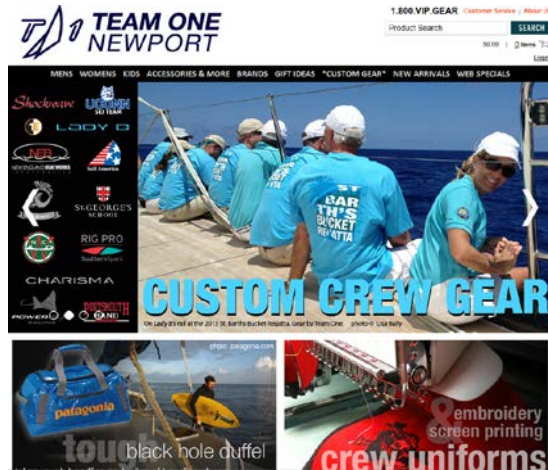

Get your Nantucket Race Week/Opera House Cup Regatta/Nantucket Community Sailing gear at Team One Newport AND support Nantucket Community Sailing at the same time!

Did you know that you can purchase sailing gear on the Team One Newport website and have it embroidered with either the Nantucket Race Week logo, the Opera House Cup Regatta logo, or the Nantucket Community Sailing logo? The best part is 15% of the purchase price will be donated to NCS! Customize anything from Team One Newport's new Scrambler Line to Musto Jackets, Patagonia Pullovers/Jackets and Technical Polo Shirts!