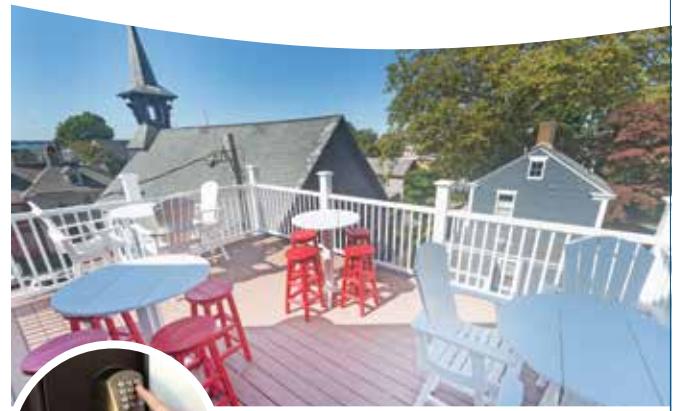

KEYLESS ENTRY &
CONTACT FREE SERVICE OFFERED