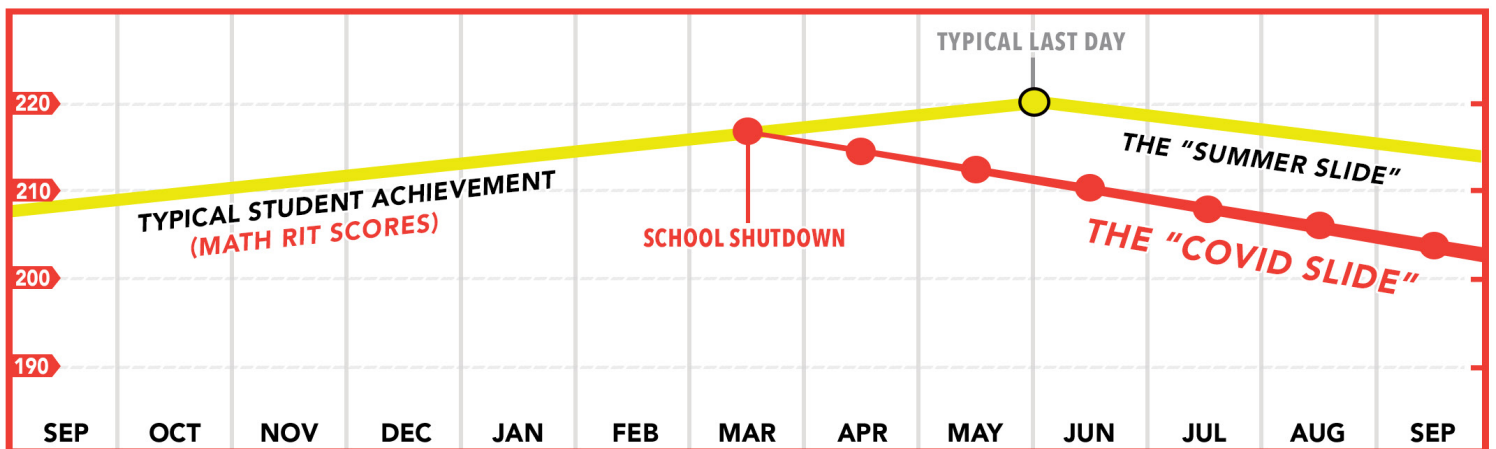

## School Closures Can Leave Students up to a Year Behind in Math

Based on NWEA Research

### *Reverse the effects of school closures with Mathnasium*

Academic experts agree: Children kept out of school lose more comprehension in math than in any other subject. It can take years to make up missed learning. Mathnasium reverses the loss from this "COVID slide" through face-to-face instruction, with custom-built learning plans that get your child back on track and ready to soar ahead. They can learn in our center or with Mathnasium@home, our live online tutoring service.