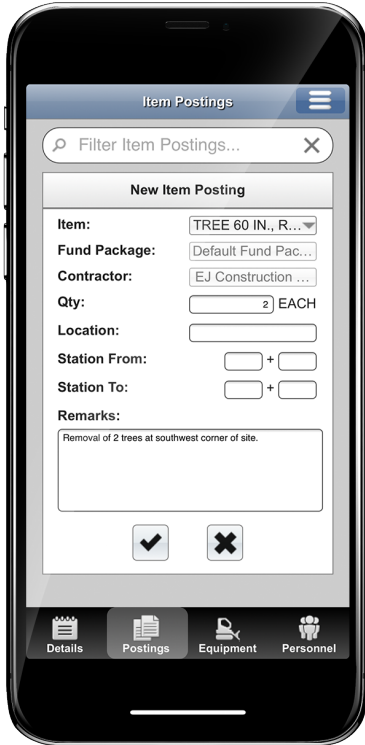

# SYNC Service for AASHTOWare® Project

The SYNC Service for AASHTOWare Project provides automatic synchronization of data between the Info Tech® Mobile Inspector™ application or the Info Tech® Field Interviewer™ application on a smartphone or tablet and the AASHTOWare Project SiteManager, the AASHTOWare Project FieldManager, or AASHTOWare Project Construction & Materials software.

The Mobile Inspector application can be used with either the AASHTOWare Project SiteManager, the AASHTOWare Project FieldManager, or AASHTOWare Project Construction & Materials software. The Field Interviewer application is used with the AASHTOWare Project Civil Rights & Labor software. SYNC Service for AASHTOWare Project includes a secure storage and transmission service for the AASHTOWare Project SiteManager, FieldManager, Construction & Materials and Civil Rights & Labor applications and a plugin is not required.

## Info Tech Mobile Inspector

Info Tech Mobile Inspector is an application that enables inspectors to collect the data required for a construction daily work report, including item progress, contractor workforce information, site conditions, and photos.

## Info Tech Field Interviewer

Info Tech Mobile Inspector is an application that enables inspectors to collect the data required for a construction daily work report, including item progress, contractor workforce information, site conditions, and photos.