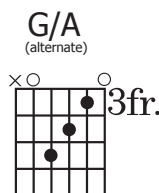

DON'T WANT TO GRIEVE YOU

MARC JAMES

A E/A
I don't want to grieve You

G/A D/A
You are my precious lover

A E/A
I don't want to wound You

G/A D/A
Outside You there is no other

F A
Who longs to be close to me

F A
Who longs to be close to me

C D A
So fill me with light again

C D A
The darkness will flee at Your name

C D C D
You're so full of love and it's You that I want

C D A E/A G/A D/A
So come take Your place once again

CCLI#3447459

©2001 Vineyard Songs (UK/Eire). Admin. by Mercy/Vineyard Publishing in North America. (ASCAP)
All Rights Reserved. International Copyright Secured. Used By Permission.