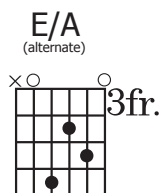

DON'T WANT TO GRIEVE YOU

MARC JAMES

A E/A
I don't want to grieve You

G/A D/A
You are my precious lover

A E/A
I don't want to wound You

G/A D/A
Outside You there is no other

F A
Who longs to be close to me

F A
Who longs to be close to me

C D A
So fill me with light again

C D A
The darkness will flee at Your name

C D C D
You're so full of love and it's You that I want

C D A E/A G/A D/A
So come take Your place once again

CCLI#3447459

©2001 Vineyard Songs (UK/Eire). Admin. by Mercy/Vineyard Publishing in North America. (ASCAP)
All Rights Reserved. International Copyright Secured. Used By Permission.