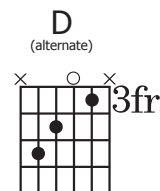

DON'T WANT TO GRIEVE YOU

MARC JAMES

A E/A
I don't want to grieve You

G/A D/A
You are my precious lover

A E/A
I don't want to wound You

G/A D/A
Outside You there is no other

F A
Who longs to be close to me

F A
Who longs to be close to me

C D A
So fill me with light again

C D A
The darkness will flee at Your name

C D C D
You're so full of love and it's You that I want

C D A E/A G/A D/A
So come take Your place once again

CCLI#3447459

©2001 Vineyard Songs (UK/Eire). Admin. by Mercy/Vineyard Publishing in North America. (ASCAP)
All Rights Reserved. International Copyright Secured. Used By Permission.