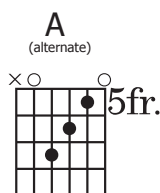

DON'T WANT TO GRIEVE YOU

MARC JAMES

A E/A
I don't want to grieve You

G/A D/A
You are my precious lover

A E/A
I don't want to wound You

G/A D/A
Outside You there is no other

F A
Who longs to be close to me

F A
Who longs to be close to me

C D A
So fill me with light again

C D A
The darkness will flee at Your name

C D C D
You're so full of love and it's You that I want

C D A E/A G/A D/A
So come take Your place once again

CCLI#3447459

©2001 Vineyard Songs (UK/Eire). Admin. by Mercy/Vineyard Publishing in North America. (ASCAP)
All Rights Reserved. International Copyright Secured. Used By Permission.