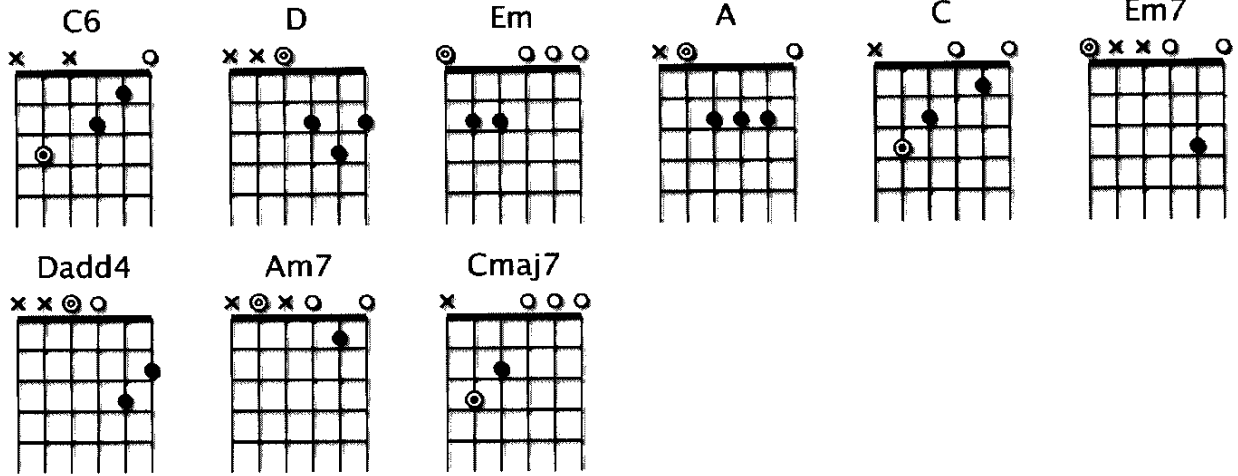

MOST HIGH [Chords, 80 bpm]

Gabriel Allred

I, V, C, V, C, C, B, I

©2011 Gabriel Allred / CFN Music (all admin by CFN Music) / ASCAP / CCLI# 5924585
All rights reserved. International copyright secured. Used by permission.