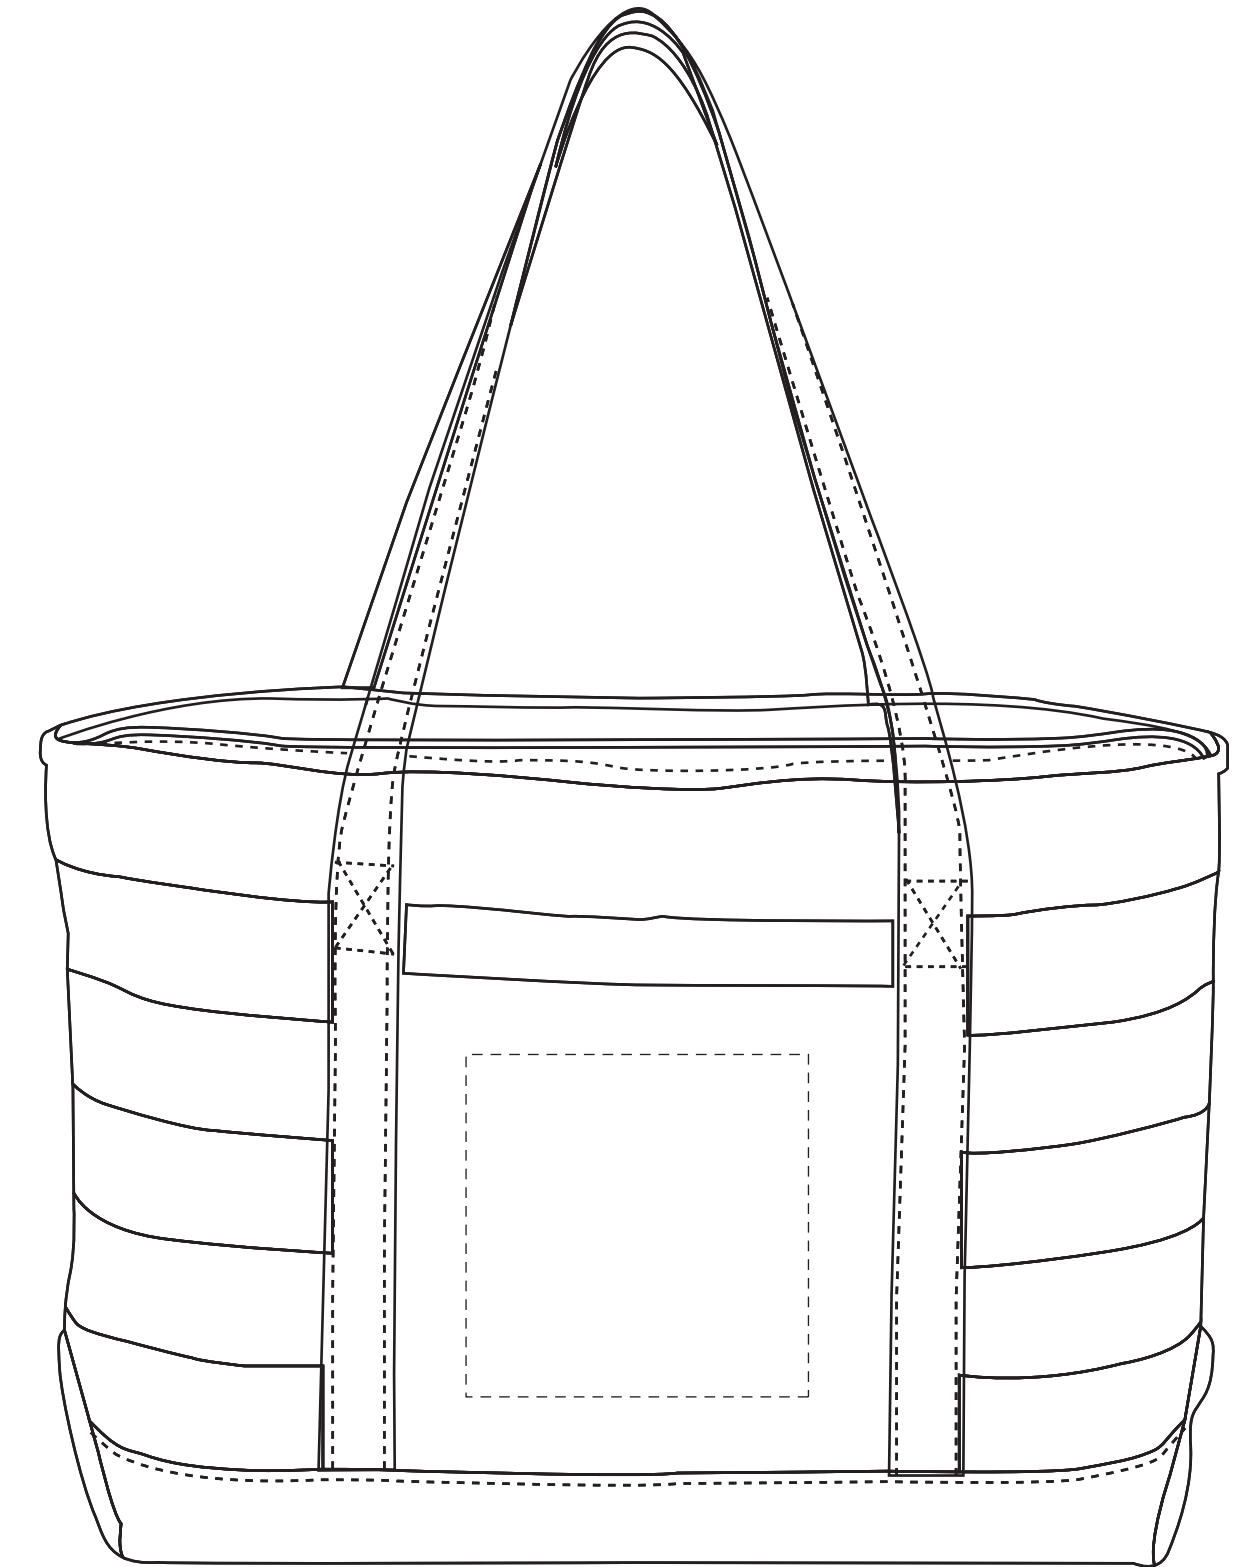

SILKSCREEN / MULTICOLOR TRANSFER

F.P.O.

**COMPOSITE
NOT ACTUAL SIZE**

Dashed Line For Imprint Area Only, Will Not Print.

1" 0.5" 0"	Artist/Date: Order #: Ship Date: Imprint Color: Item Color:	Item # : 3240 Imprint Size : 6" W x 6" H Imprint Type : Standard Silk-Screen or Transfer	Proofing:
------------------	---	---	-----------