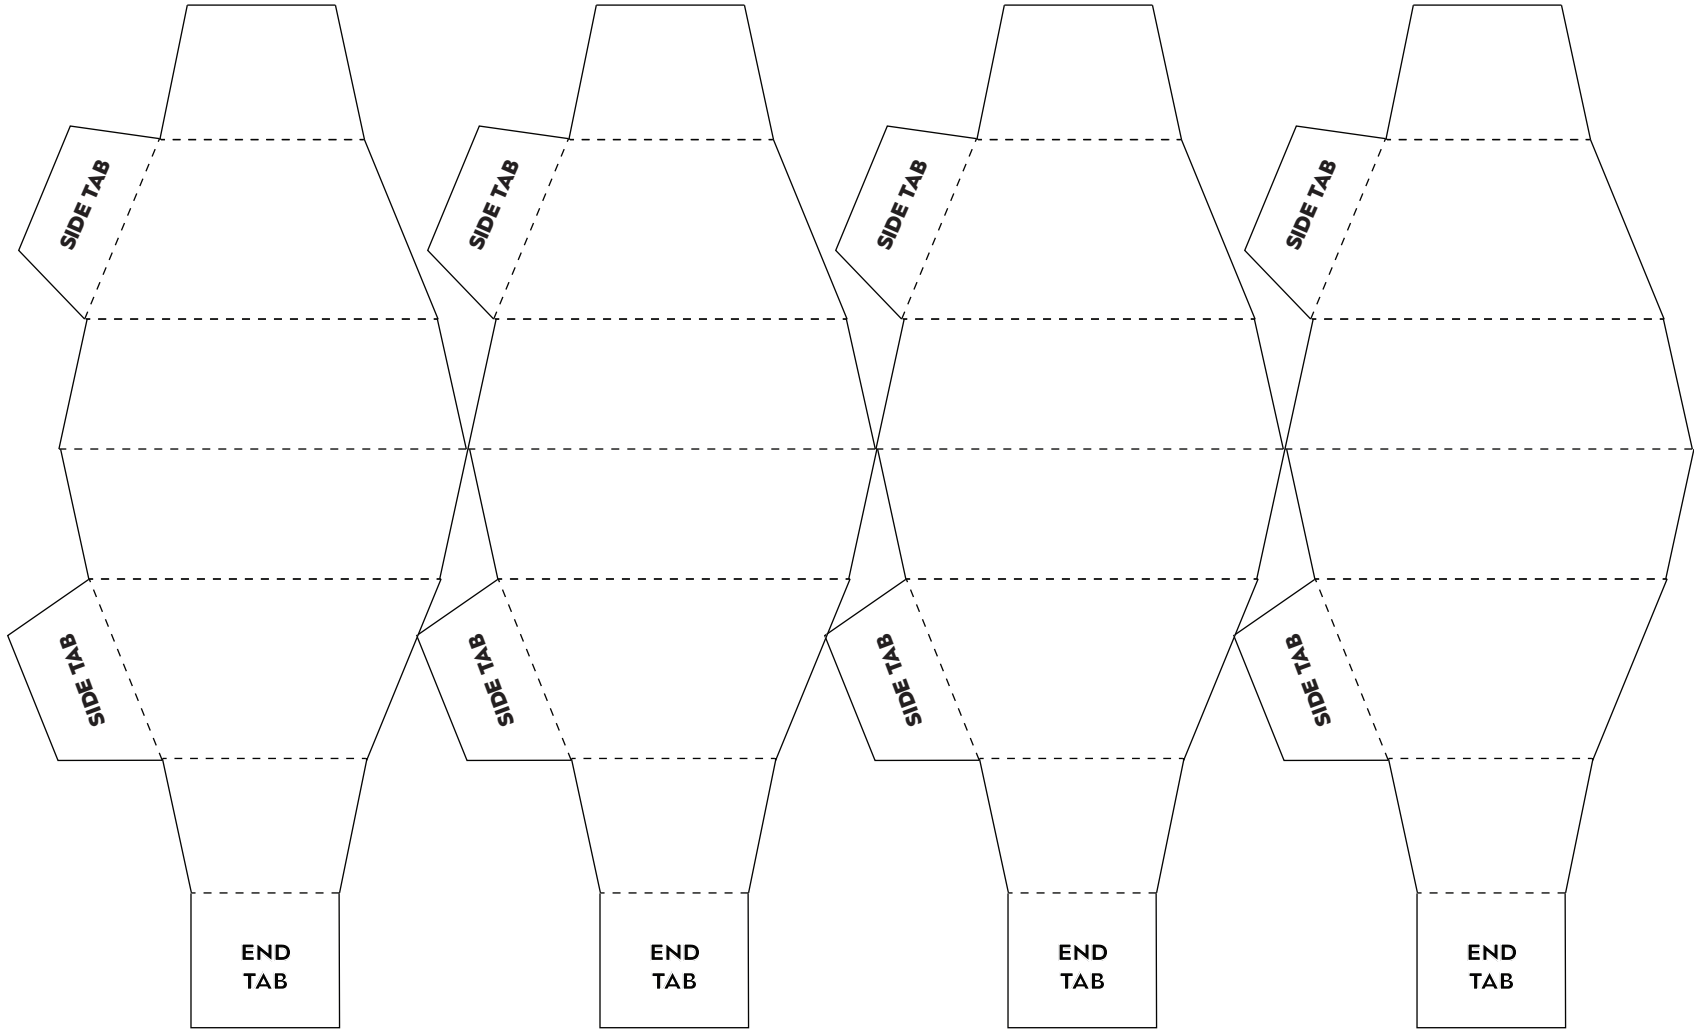

CUT ON SOLID LINES, CREASE ON DASHED

CUT ON SOLID LINES, CREASE ON DASHED

PAPERCRAFT DONUT: BASE TEMPLATE

CUT ON SOLID LINES, CREASE ON DASHED

CUT ON SOLID LINES, CREASE ON DASHED

PAPERCRAFT DONUT: FROSTING TEMPLATE

CUT ON SOLID LINES, CREASE ON DASHED

CUT ON SOLID LINES, CREASE ON DASHED

PAPERCRAFT DONUT: BASE TEMPLATE