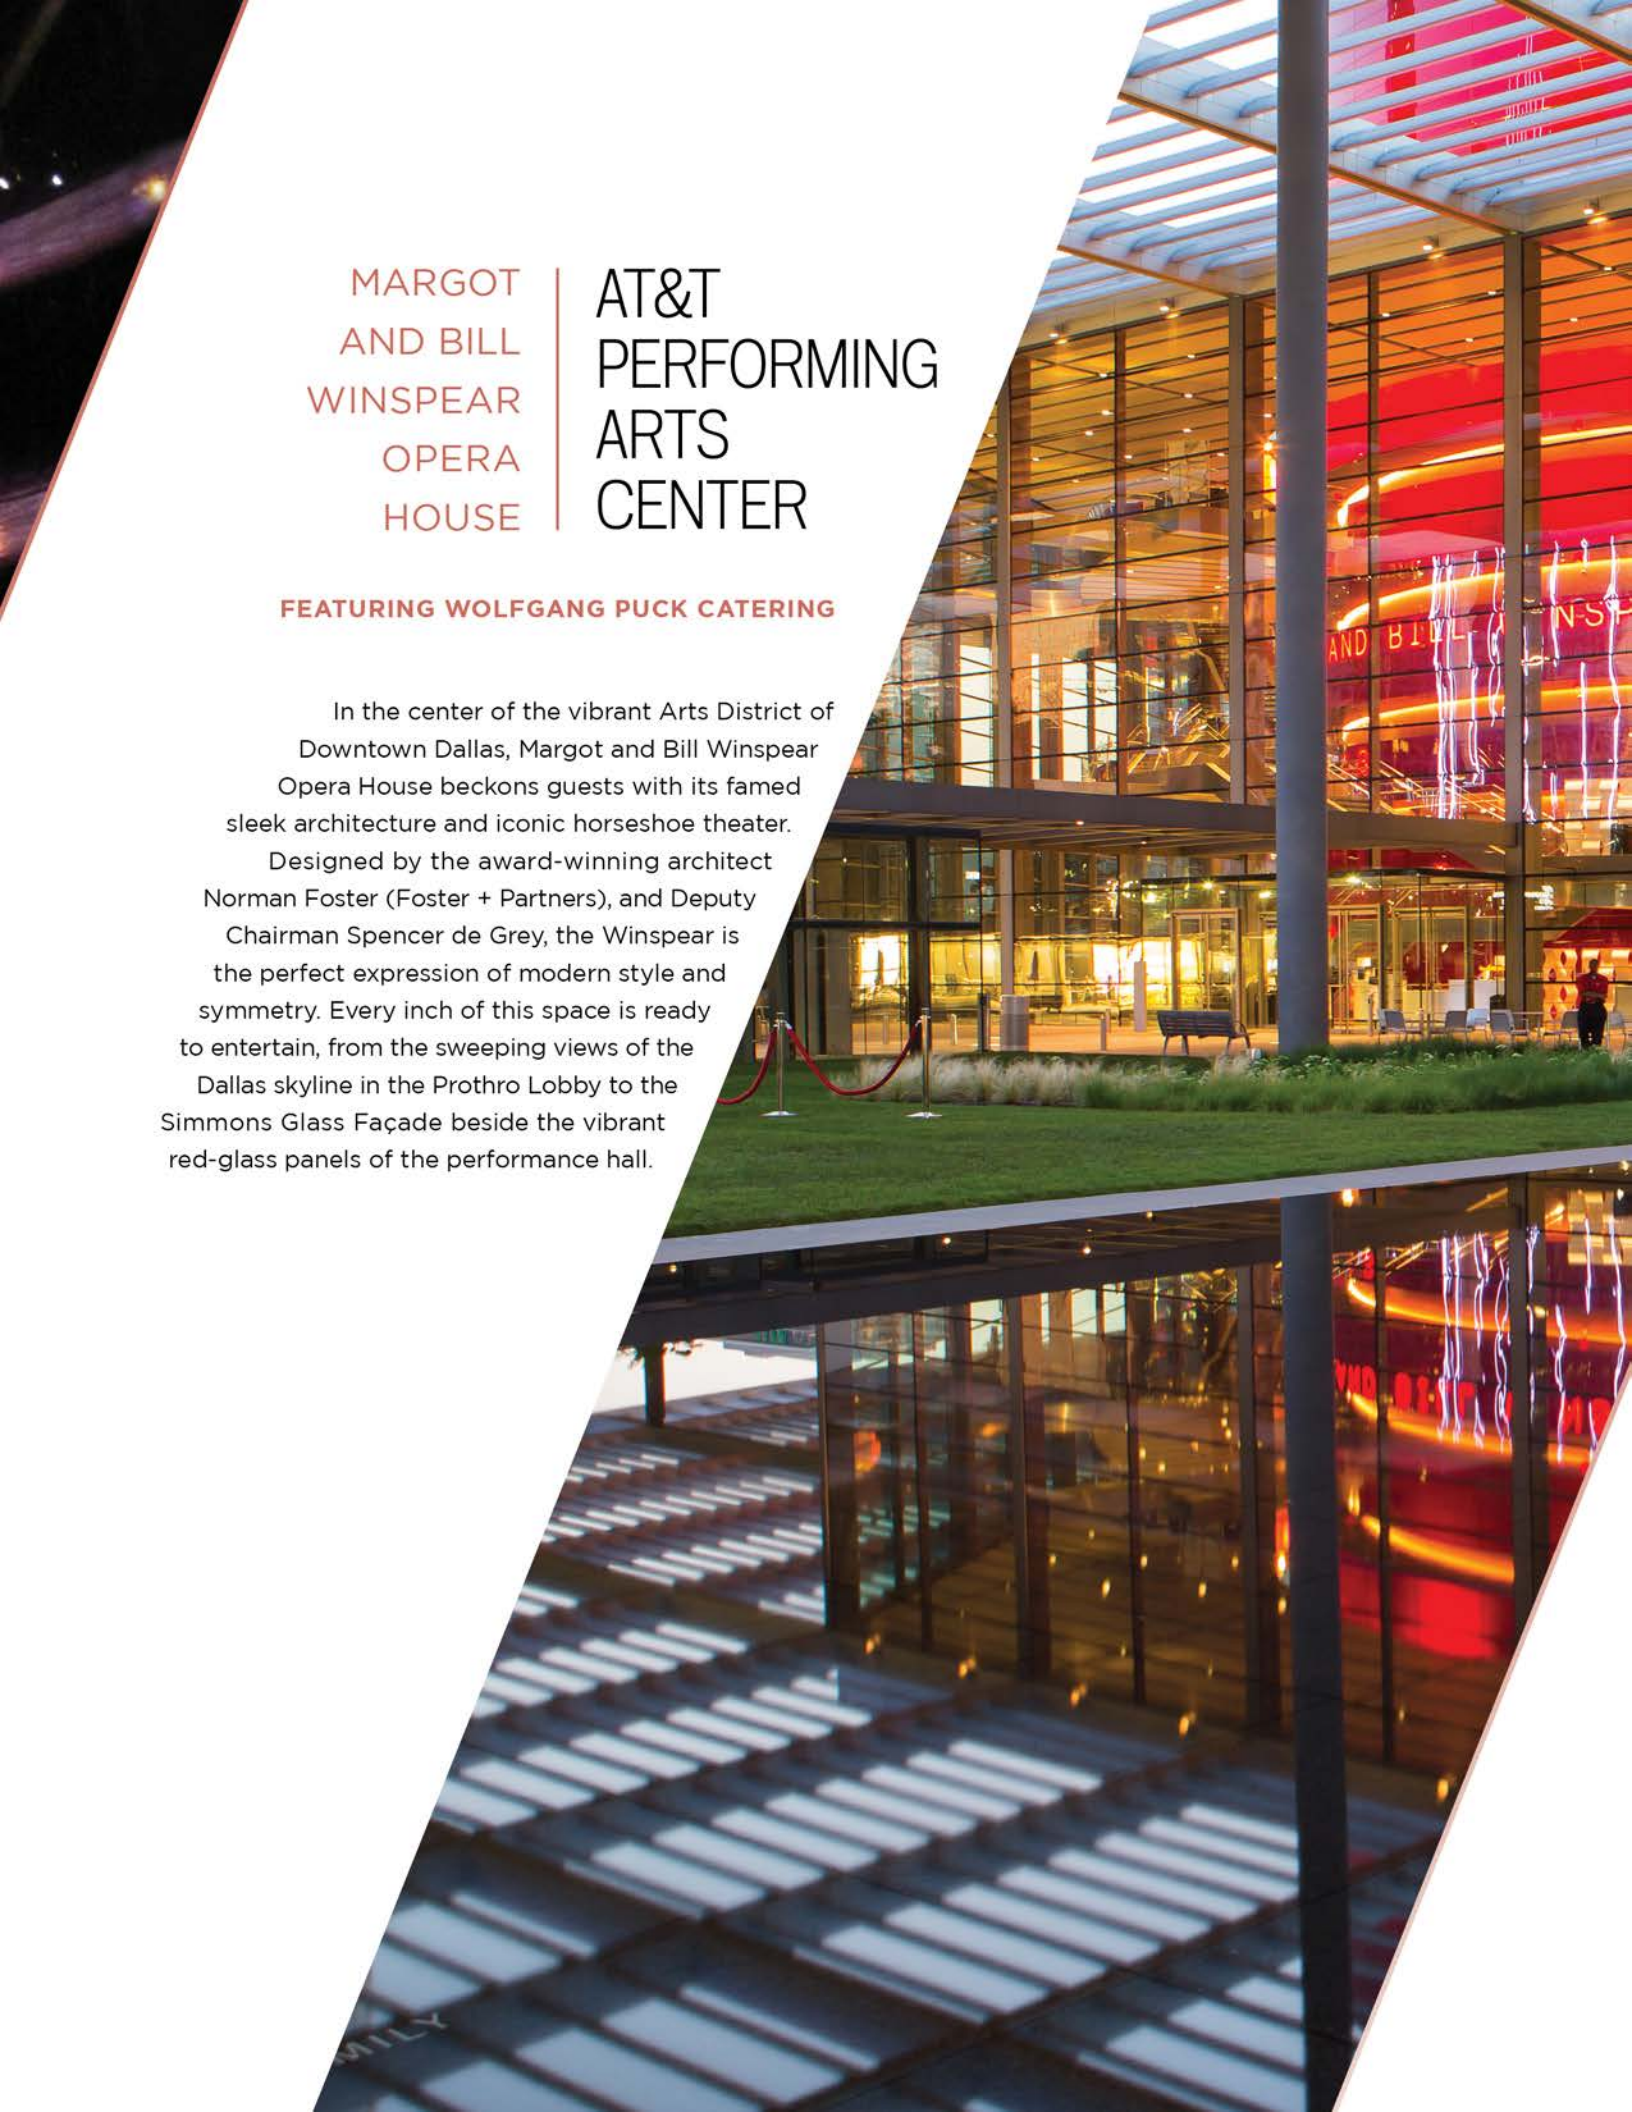

MARGOT
AND BILL
WINSPEAR
OPERA
HOUSE

AT&T
PERFORMING
ARTS
CENTER

FEATURING WOLFGANG PUCK CATERING

In the center of the vibrant Arts District of Downtown Dallas, Margot and Bill Winspear Opera House beckons guests with its famed sleek architecture and iconic horseshoe theater.

Designed by the award-winning architect Norman Foster (Foster + Partners), and Deputy Chairman Spencer de Grey, the Winspear is the perfect expression of modern style and symmetry. Every inch of this space is ready to entertain, from the sweeping views of the Dallas skyline in the Prothro Lobby to the Simmons Glass Façade beside the vibrant red-glass panels of the performance hall.

With its large open concept and contemporary design, the Margot and Bill Winspear Opera House creates a series of welcoming spaces that surround the rich red-glass drum of the performance hall. Whether you're mingling at an industry cocktail party, celebrating a b'nai mitzvah with family and friends or enjoying the view of Downtown Dallas, the Winspear Opera House offers an array of amazing guest experiences for any occasion.

C. VINCENT PROTHRO LOBBY

Welcoming guests upon arrival to the opera house, the Prothro Lobby offers spectacular views of Sammons Park and the Dallas skyline - a perfect setting for any special event.

BOX CIRCLE LANDING