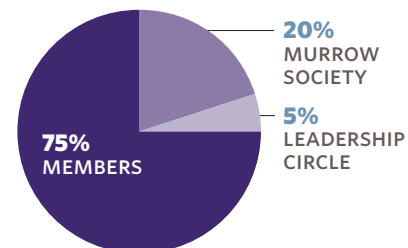

WGBY SPRINGFIELD

WGBY MURROW SOCIETY

\$1,000 TO \$50,000 OR MORE

WGBY LEADERSHIP CIRCLE

\$365 TO \$999

WGBY MEMBERS

\$1 TO \$364

WGBY MEMBER SUPPORT

WCAI CAPE, COAST AND ISLANDS NPR® STATION

CAPE, COAST AND ISLANDS NPR STATION FOUNDERS CIRCLE

\$1,000 OR MORE

CAPE, COAST AND ISLANDS NPR STATION MEMBERS

\$1 TO \$999

WCAI MEMBER SUPPORT