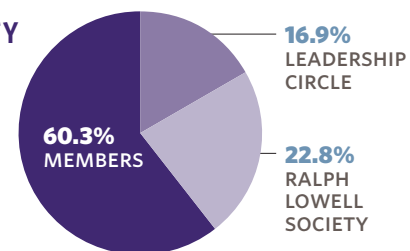

MEMBERSHIP SUPPORT

MEMBERSHIP SUPPORT

WGBH is grateful to our members for their support of public broadcasting throughout New England and Canada. From July 1, 2015, through June 30, 2016, our 172,361 members contributed more than \$27 million to support the TV, radio, Web, and mobile operations of WGBH in Boston; WGBY in Springfield; and WCAI, our Cape, Coast and Islands NPR® Station (broadcasting to Cape Cod, Martha's Vineyard, Nantucket, and the Massachusetts South Coast).

WGBH BOSTON

WGBH RALPH LOWELL SOCIETY

\$1,500 TO \$100,000 OR MORE

WGBH LEADERSHIP CIRCLE

\$365 TO \$1,499

WGBH MEMBERSHIP

\$1 TO \$364

WGBH MEMBER SUPPORT

WGBY SPRINGFIELD

WGBY MURROW SOCIETY

\$1,000 TO \$50,000 OR MORE

WGBY LEADERSHIP CIRCLE

\$365 TO \$999

WGBY MEMBERS

\$1 TO \$364

WGBY MEMBER SUPPORT