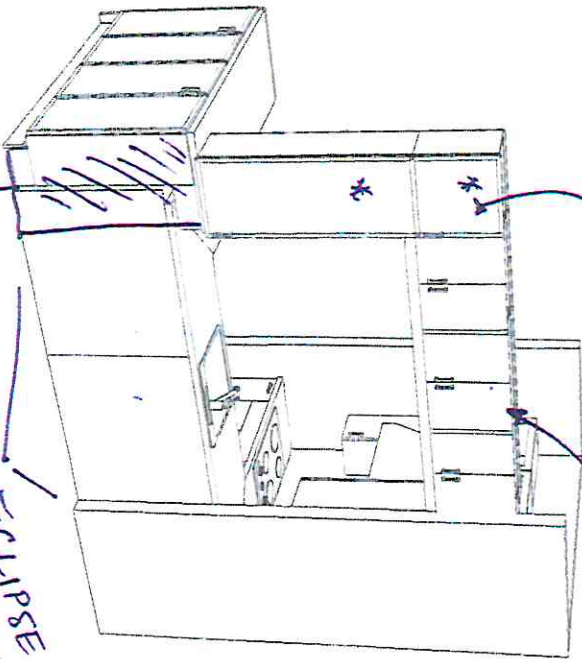

METAL
FRAME DOORS -
CARLISE W/
SATIN GLASS -
PREP FOR LIGHTING

WATERPROOF

ECLIPSE
TEXTURED
MELAMINE
(BACK PANELS)
ONLY

CARLISE SATIN
GLASS
DOORS -

BRIDGE
CABINETS
CRUSHED
ICE
(SOLID DOORS)

Note: This drawing is an artistic interpretation of the general appearance of the design. It is not meant to be an exact rendition.

SET 10 DESIGN 1.kit

CREATIVE
CABINETS
AND DESIGN

Designed: 9/24/2021
Printed: 10/4/2021

All Drawing #: 1