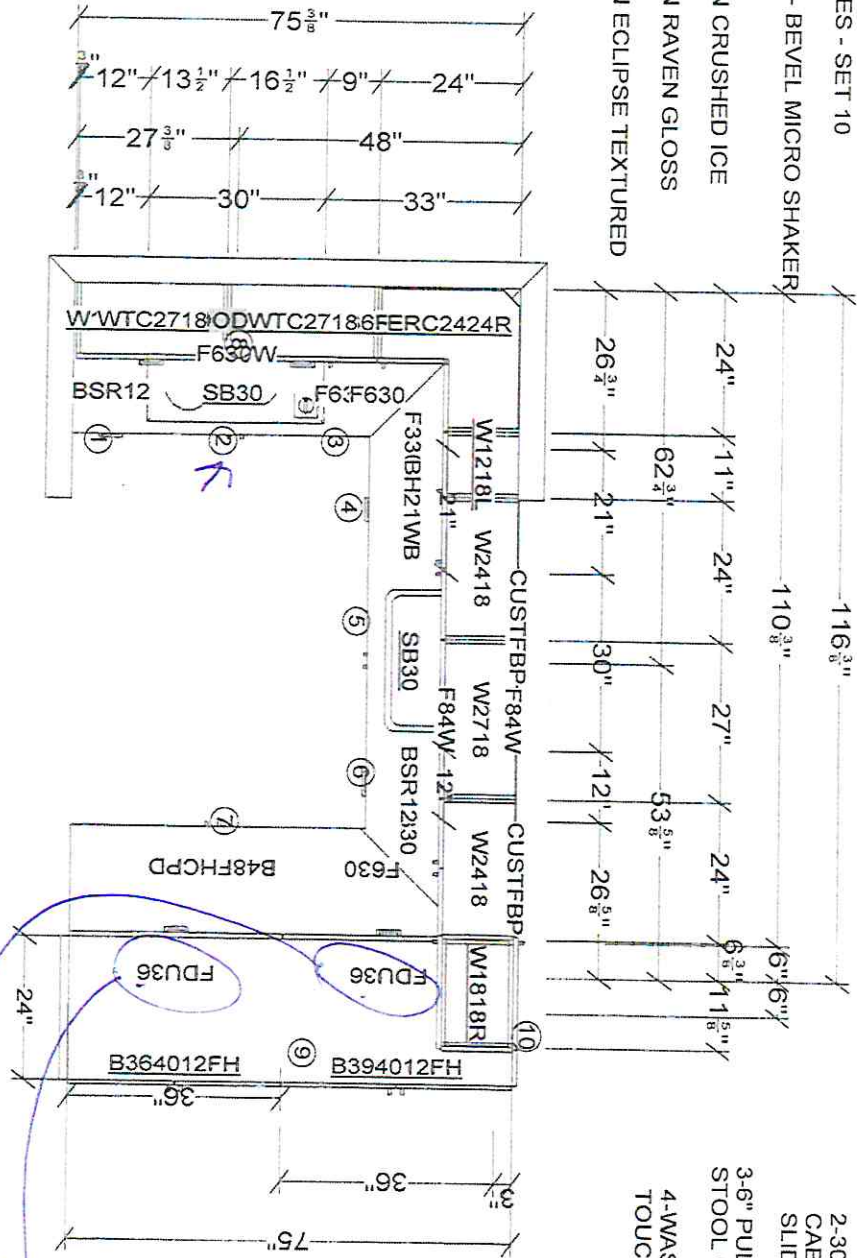

DOORS AND FINISHES - SET 10
NEW MURIEL DOOR- BEVEL MICRO SHAKER
IN ONYX MDF
MDTOWN DOORS IN CRUSHED ICE
MDTOWN DOORS IN RAVEN GLOSS
MDTOWN DOORS IN ECLIPSE TEXTURED
MELAMINE

- 1-12" SPICE PULLOUT
- 2-30" COOKTOP CABINET WITH SLIDING SHELVES
- 3-6" PULLOUT STEP STOOL CABINET
- 4-WASTE BASKET CAB TOUCH TO OPEN
- 5-SINK WITH CLEANING SUPPLY PULLOUT
- 6-NEW 12" PULLOUT PAPER TOWEL CABINET
- 7-48" COPLANE DOOR CABINET
- 8-TOP HINGE CABINETS WITH DECO INSERT
- 9-NEW CARLISLE METAL FRAME DOOR WITH GLASS INSERT
- 10-NEW CARLISLE METAL FRAME DOOR WITH GLASS INSERT

Handwritten notes:
1-SKU122
1-SF122
1-SKH1
1-SKU122

All dimensions, size designations given are subject to verification on job site and adjustment to fit job conditions.
Designed by:
Jennifer Thompson, CKD

CREATIVE CABINETS AND DESIGN
This is an original design and must not be released or copied unless applicable fee has been paid or job order placed.
Property of Creative Cabinets and Design

SET 10 DESIGN 1.kit

Designed: 9/24/2021
Printed: 9/24/2021

All

Drawing

No Scale.