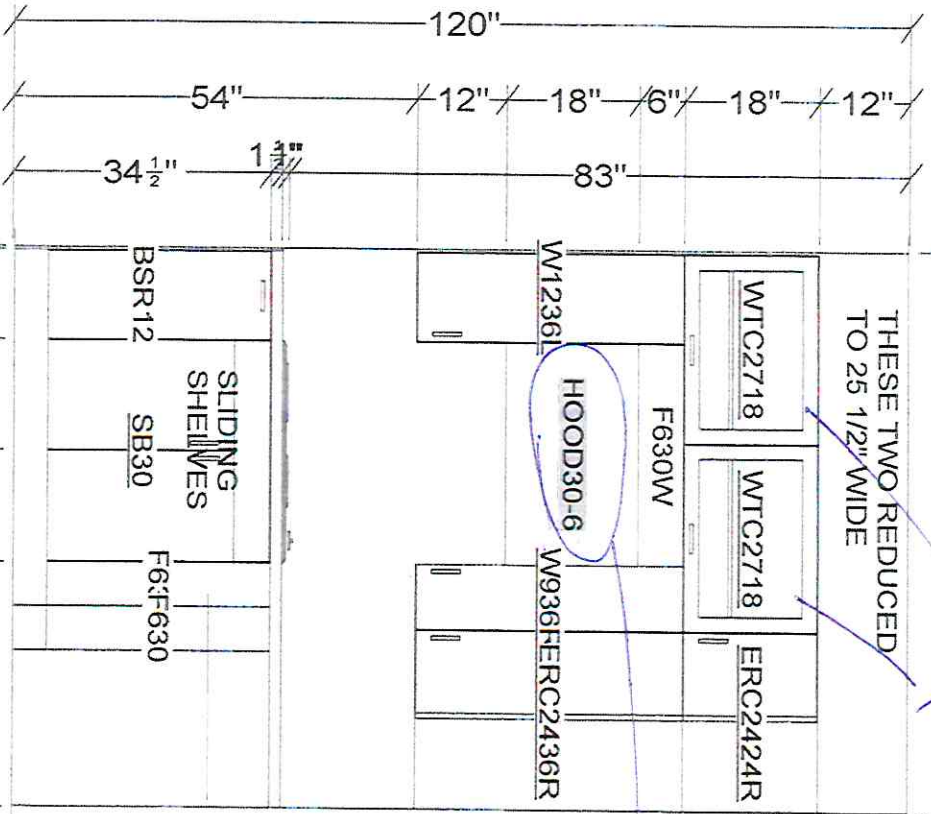

Designed: 9/24/2021
 Printed: 9/24/2021

E1 2 Drawing # No Scale.

75 3/8"

THESE TWO REDUCED TO 25 1/2" WIDE

PTOIA

ERC REDUCED TO 18" IN HEIGHT

Need Hood same as previous Research.

12" BASE
SPICE RACK-
OR TRAY PULLOUT