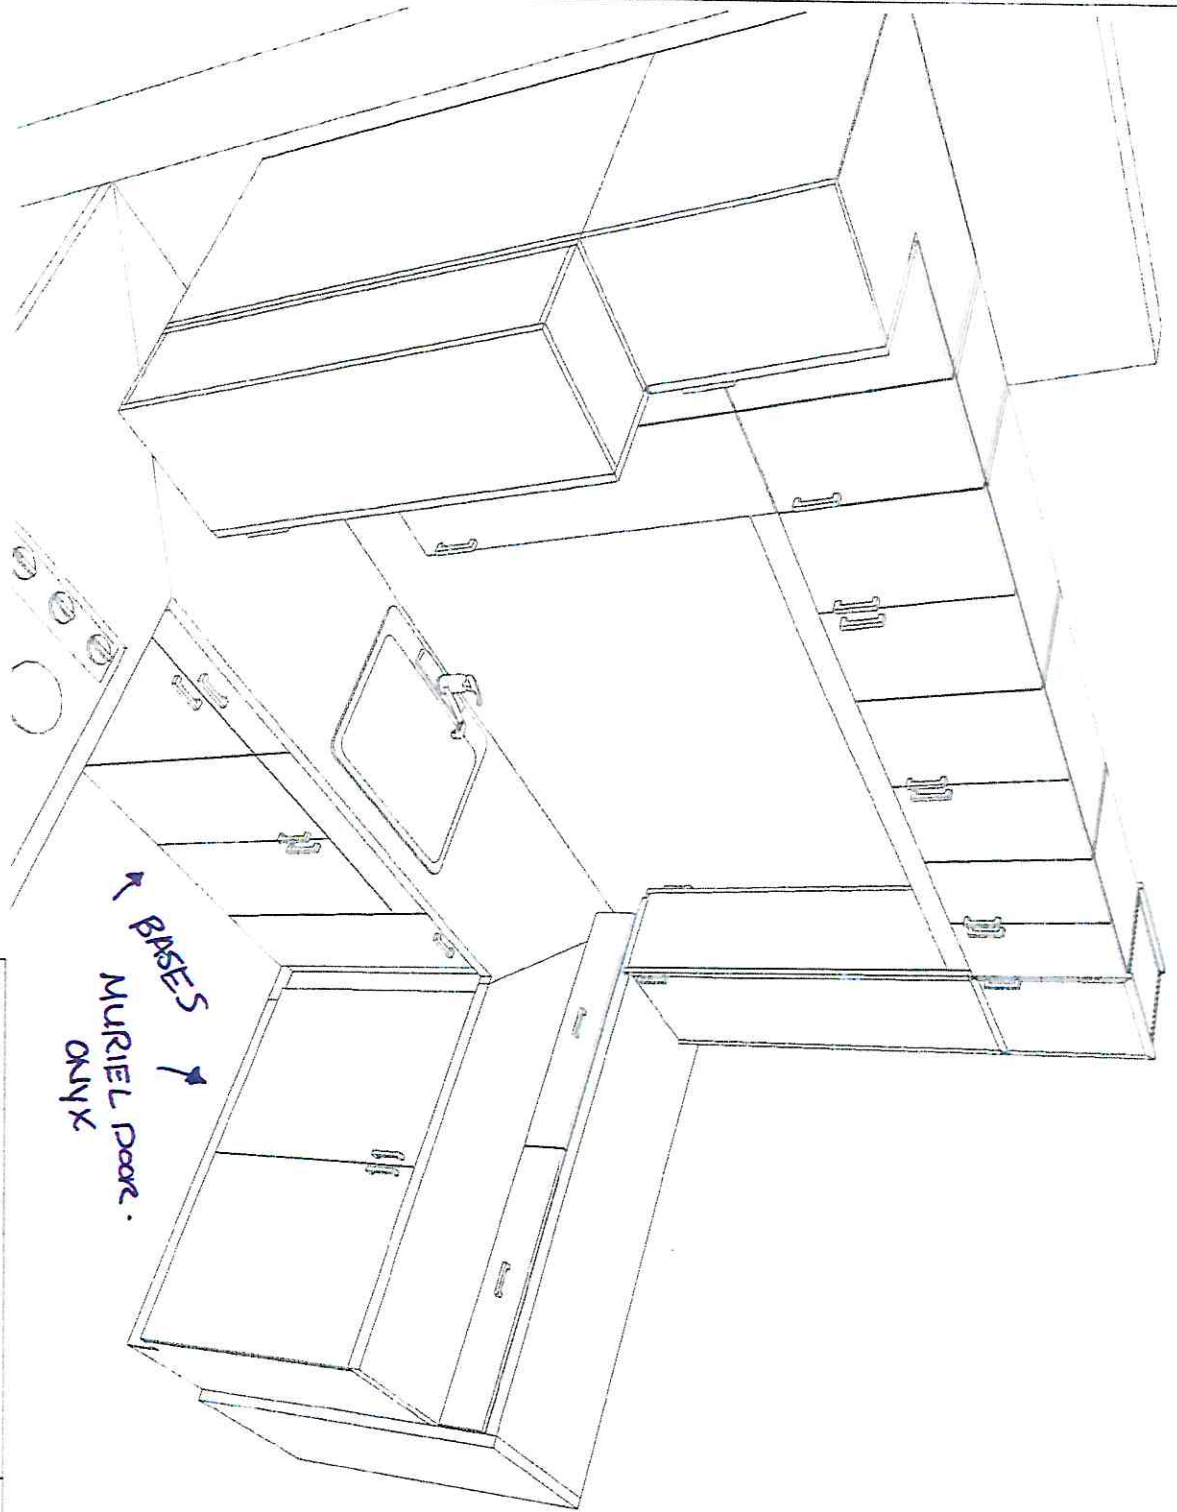

↑ BASES
↑ MURIEL DOOR
ONLY X

Note: This drawing is an artistic interpretation of the general appearance of the design. It is not meant to be an exact rendition.

SET 10 DESIGN 1 kit		Designed: 9/24/2021
		Printed: 9/24/2021
All	CREATIVE CABINETS AND DESIGN	Drawing #: 1