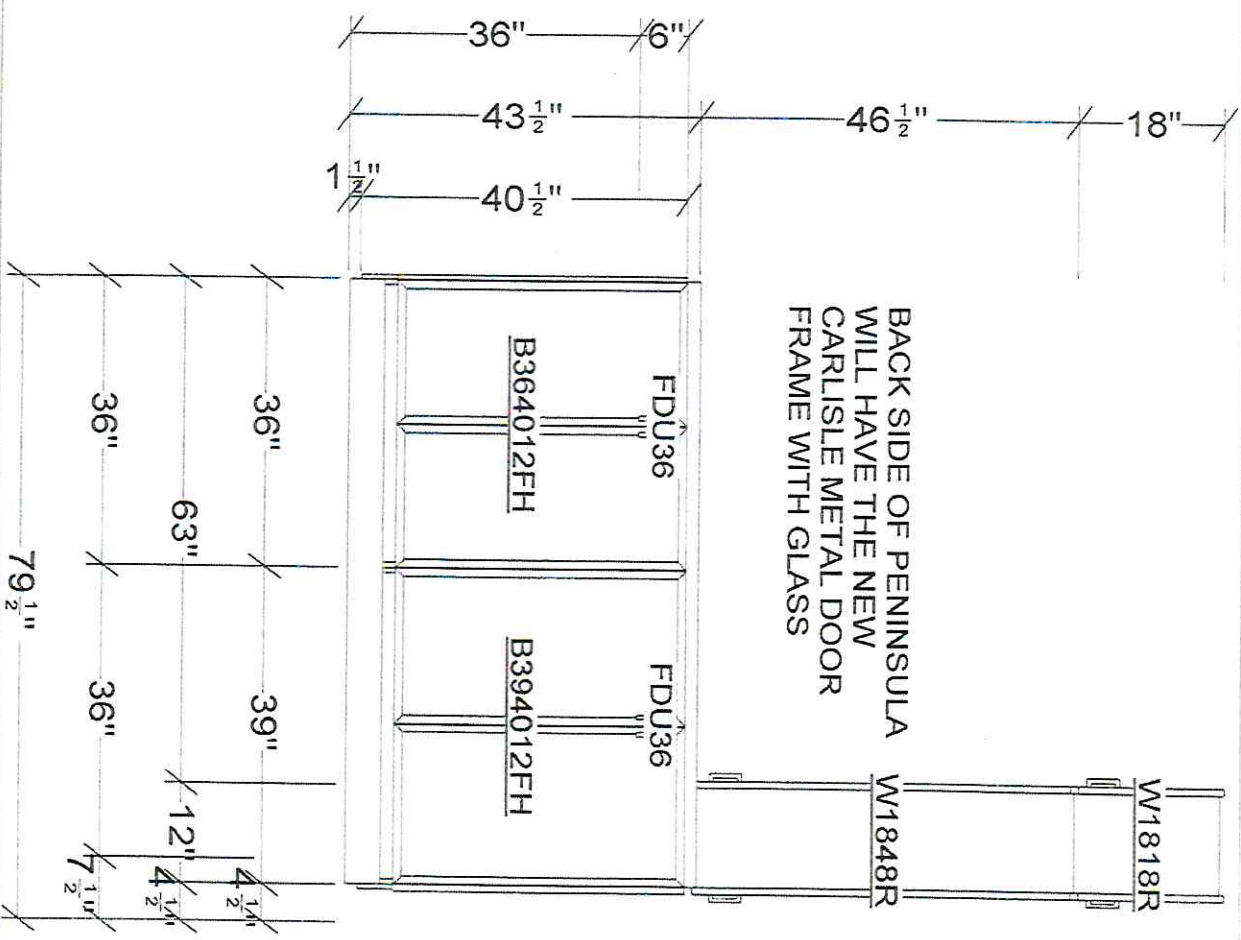

SET 10 DESIGN 1.kit

E1 3

Drawing # 1

No Scale.

BACK SIDE OF PENINSULA
WILL HAVE THE NEW
CARLISLE METAL DOOR
FRAME WITH GLASS

All dimensions -size designations given are subject to verification on job site and adjustment to fit job conditions.