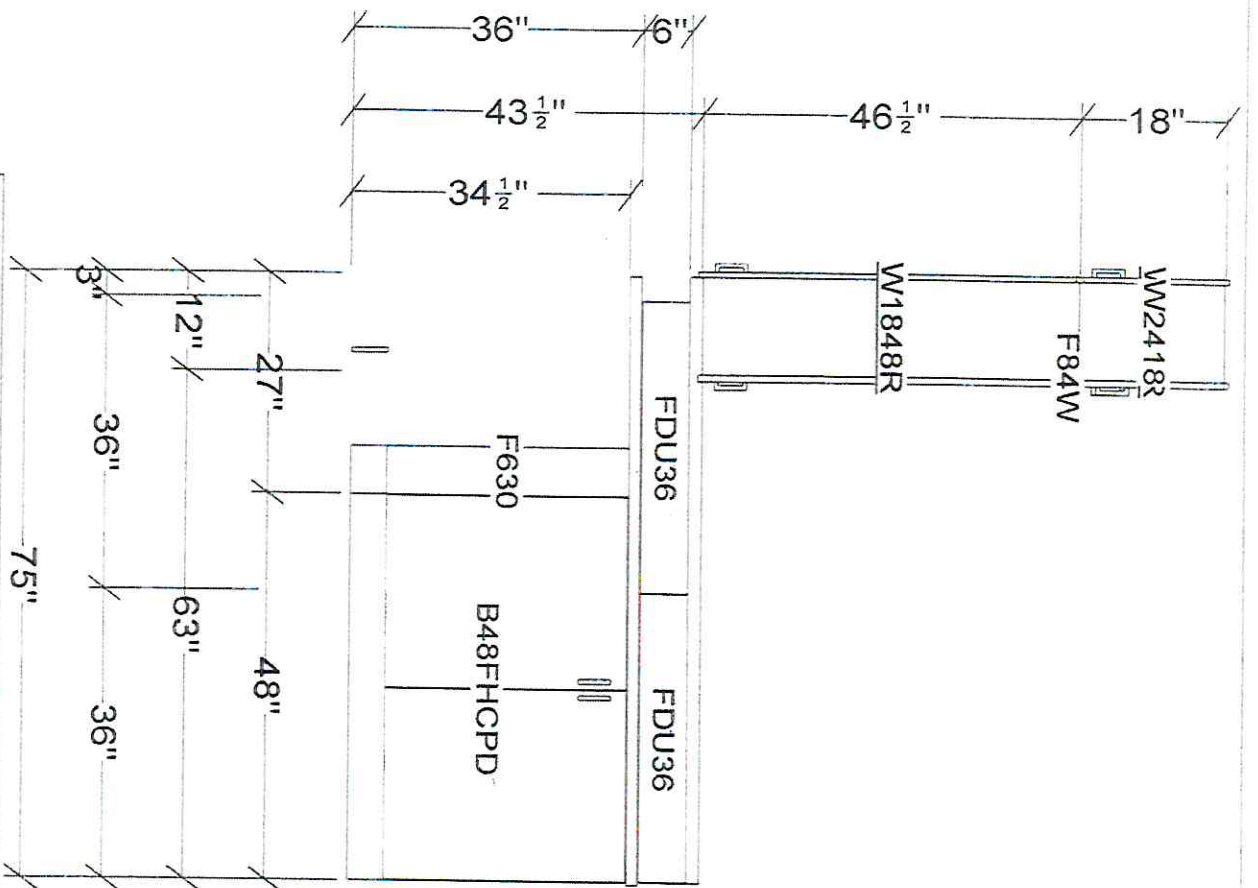

E1 1

Drawing

No Scale.

COPLANE DOOR CABINET
ON BOTTOM

*Aradia EBM
Feb. 2021*

All dimensions, size designations given are subject to verification on job site and adjustment to fit job conditions.
Designed by:
Jennifer Thompson, CKD