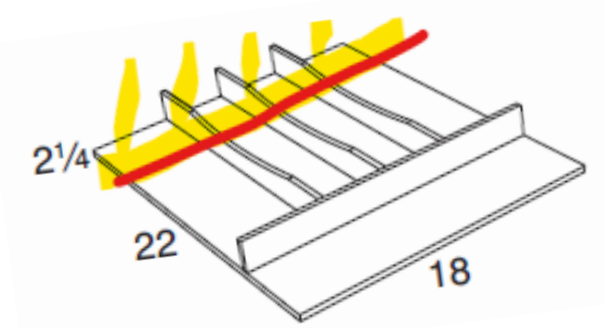

Note: This drawing is an artistic interpretation of the design. It is not meant to be an exact rendition and should not be taken as such.

1" FLAT DOUBLE DIAMOND DECORATIVE GRILLE - SATIN NICKEL

DDK - TRIM TO FIT 160

UTD18 X2 - TRIM TO FIT - SEE IMAGE BELOW 270

WDCCO21 - TRIM TO FIT - SEE BELOW 290

- 140 - CAULK (2)
- 200 - LEDLSKIT (2)
- 230 - SLAKIT (2)
- 250 - SSM3/4 (6)
- 260 - TUKIT (2)

VSWBPKIT - INSTALL TO LEFT OF DVBI8R 280

SIMPLE MISSION LEG 240

Note: This drawing is an artistic interpretation of the design. It is not meant to be an exact rendition and should not be taken as such.

Note: This drawing is an artistic interpretation of the design. It is not meant to be an exact rendition and should not be taken as such.