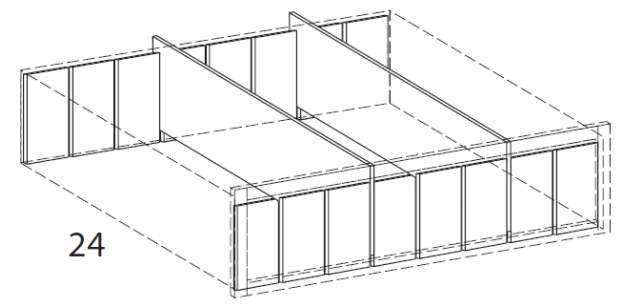

NAPA - MAPLE

OLIVE

CHERRY RIVER ROCK

Wall

Base

Standard Drawer Front Configuration

WELLBORN CAB - KBIS 2023 - SET 7

SERIES: PREMIER
 DOOR STYLE : NAPA MAPLE
 FINISH: OLIVE
 ACCENT: CHERRY RIVER ROCK
 DRAWER FRONT: SLAB TOP
 HINGE: STD SMOOTH CLOSE
 DRAWER BOX: WD DVTL FXSC BOX
 CONSTRUCTION: STANDARD BOX
 FEATURES:

Note: This drawing is an artistic interpretation of the design. It is not meant to be an exact rendition and should not be taken as such.

1" FLAT DOUBLE DIAMOND DECORATIVE GRILLE - SATIN NICKEL

DDK - TRIM TO FIT 160

UTD18 X2 - TRIM TO FIT - SEE IMAGE BELOW 270

WDCCO21 - TRIM TO FIT - SEE BELOW 290

- 140 - CAULK (2)
- 200 - LEDLSKIT (2)
- 230 - SLAKIT (2)
- 250 - SSM3/4 (6)
- 260 - TUKIT (2)

VSWBPKIT - INSTALL TO LEFT OF DVBI8R 280