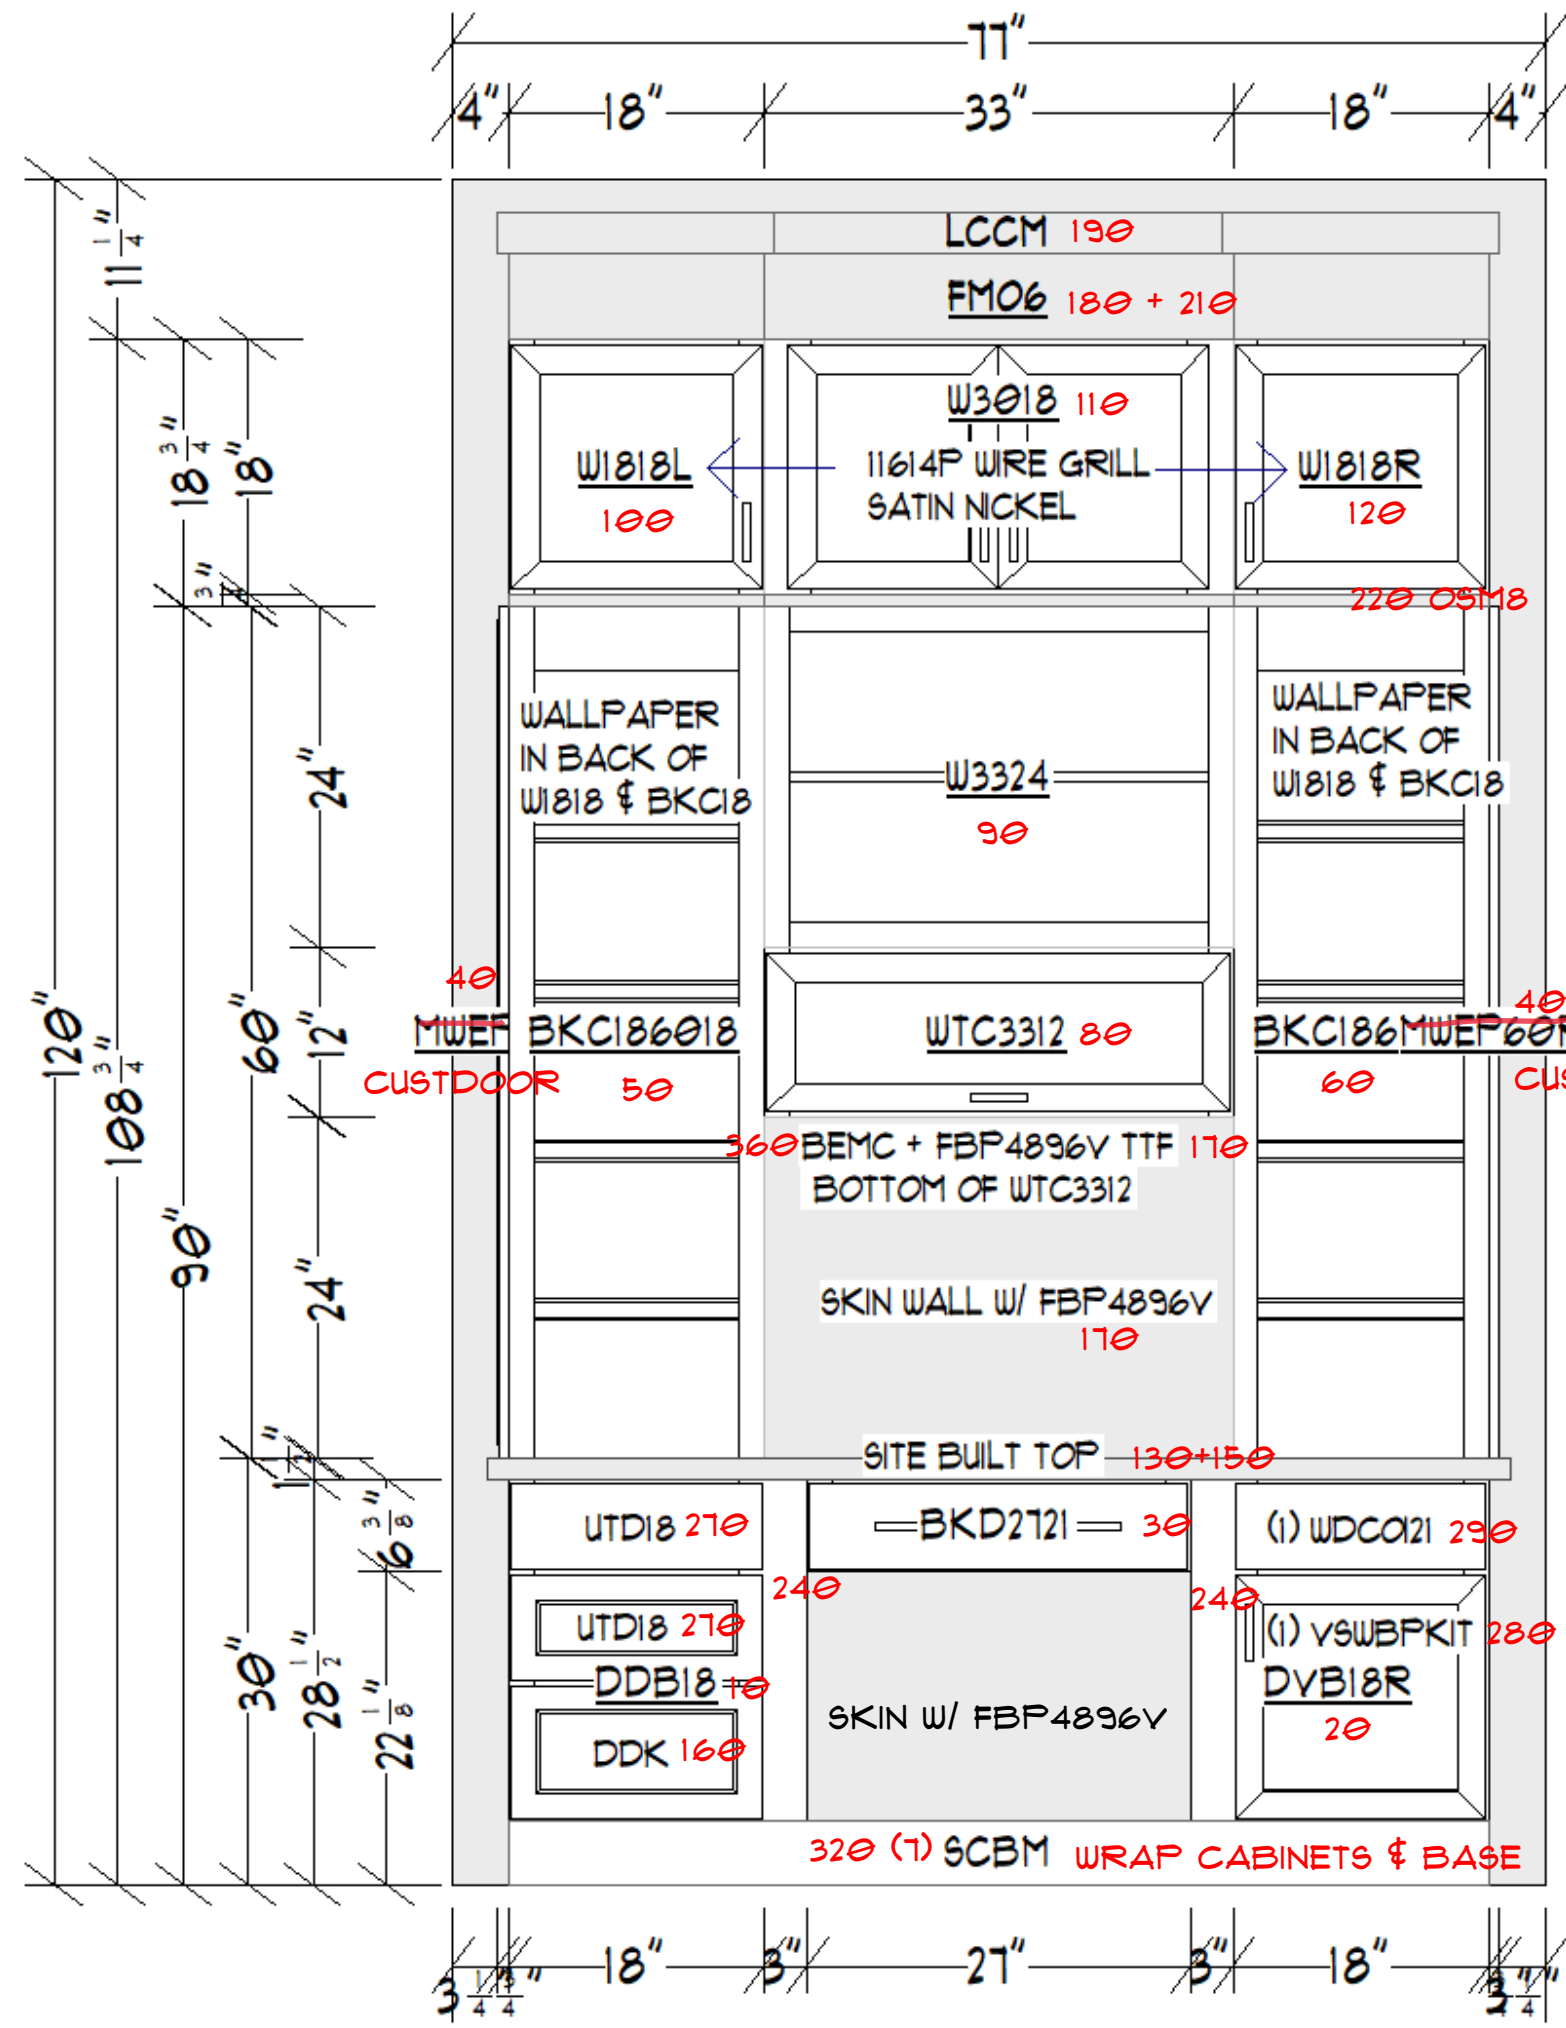

NAPA - MAPLE

OLIVE

CHERRY RIVER ROCK

Wall

Base

Standard Drawer Front Configuration

WELLBORN CAB - KBIS 2023 - SET 7

SERIES: PREMIER
 DOOR STYLE : NAPA MAPLE
 FINISH: OLIVE
 ACCENT: CHERRY RIVER ROCK
 DRAWER FRONT: SLAB TOP
 HINGE: STD SMOOTH CLOSE
 DRAWER BOX: WD DVTL FXSC BOX
 CONSTRUCTION: STANDARD BOX
 FEATURES:

Note: This drawing is an artistic interpretation of the design. It is not meant to be an exact rendition and should not be taken as such.

1" FLAT DOUBLE DIAMOND DECORATIVE GRILLE - SATIN NICKEL

DDK - TRIM TO FIT 160

UTD18 X2 - TRIM TO FIT - SEE IMAGE BELOW 270

WDCCO21 - TRIM TO FIT - SEE BELOW 290

- 140 - CAULK (2)
- 200 - LEDLSKIT (2)
- 230 - SLAKIT (2)
- 250 - SSM3/4 (6)
- 260 - TUKIT (2)

VSWBPKIT - INSTALL TO LEFT OF DVBI8R 280

SIMPLE MISSION LEG 240

Note: This drawing is an artistic interpretation of the design. It is not meant to be an exact rendition and should not be taken as such.

Note: This drawing is an artistic interpretation of the design. It is not meant to be an exact rendition and should not be taken as such.