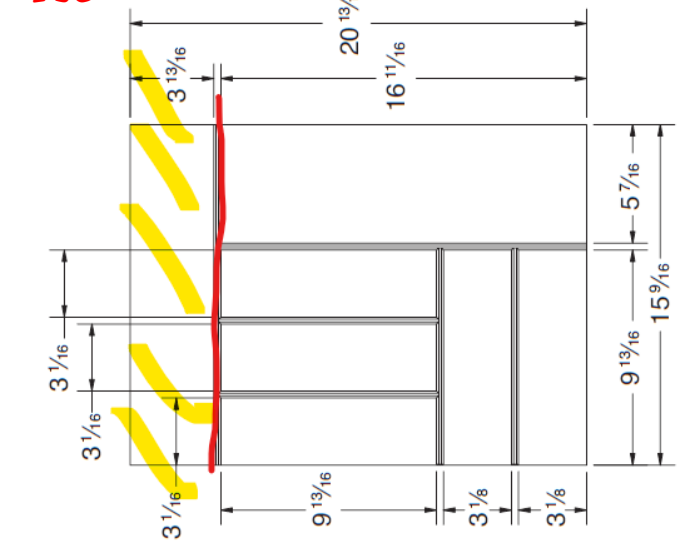

Note: This drawing is an artistic interpretation of the design. It is not meant to be an exact rendition and should not be taken as such.

1" FLAT DOUBLE DIAMOND DECORATIVE GRILLE - SATIN NICKEL

DDK - TRIM TO FIT 160

UTD18 X2 - TRIM TO FIT - SEE IMAGE BELOW 270

WDCCO21 - TRIM TO FIT - SEE BELOW 290

- 140 - CAULK (2)
- 200 - LEDLSKIT (2)
- 230 - SLAKIT (2)
- 250 - SSM3/4 (6)
- 260 - TUKIT (2)

VSWBPKIT - INSTALL TO LEFT OF DVBI8R 280

SIMPLE MISSION LEG 240

Note: This drawing is an artistic interpretation of the design. It is not meant to be an exact rendition and should not be taken as such.

Note: This drawing is an artistic interpretation of the design. It is not meant to be an exact rendition and should not be taken as such.