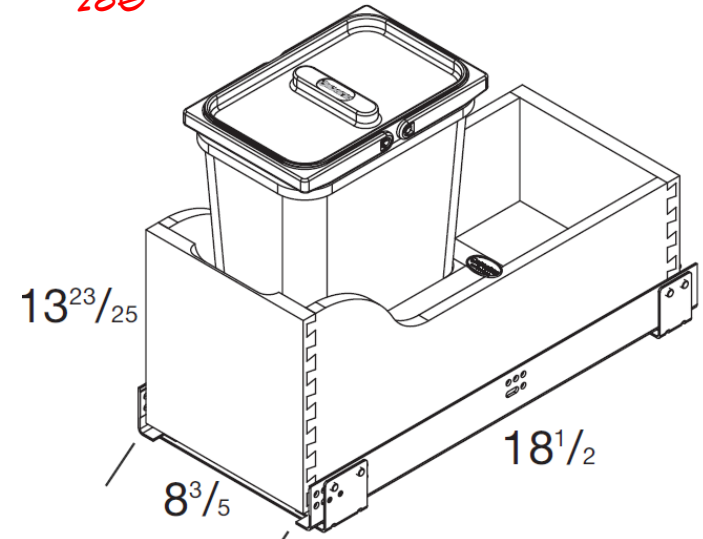

UTD18 X2 - TRIM TO FIT - SEE IMAGE BELOW 270

WDCCO21 - TRIM TO FIT - SEE BELOW 290

- 140 - CAULK (2)
- 200 - LEDLSKIT (2)
- 230 - SLAKIT (2)
- 250 - SSM3/4 (6)
- 260 - TUKIT (2)

VSWBPKIT - INSTALL TO LEFT OF DVBI8R 280

SIMPLE MISSION LEG 240

Note: This drawing is an artistic interpretation of the design. It is not meant to be an exact rendition and should not be taken as such.

Note: This drawing is an artistic interpretation of the design. It is not meant to be an exact rendition and should not be taken as such.