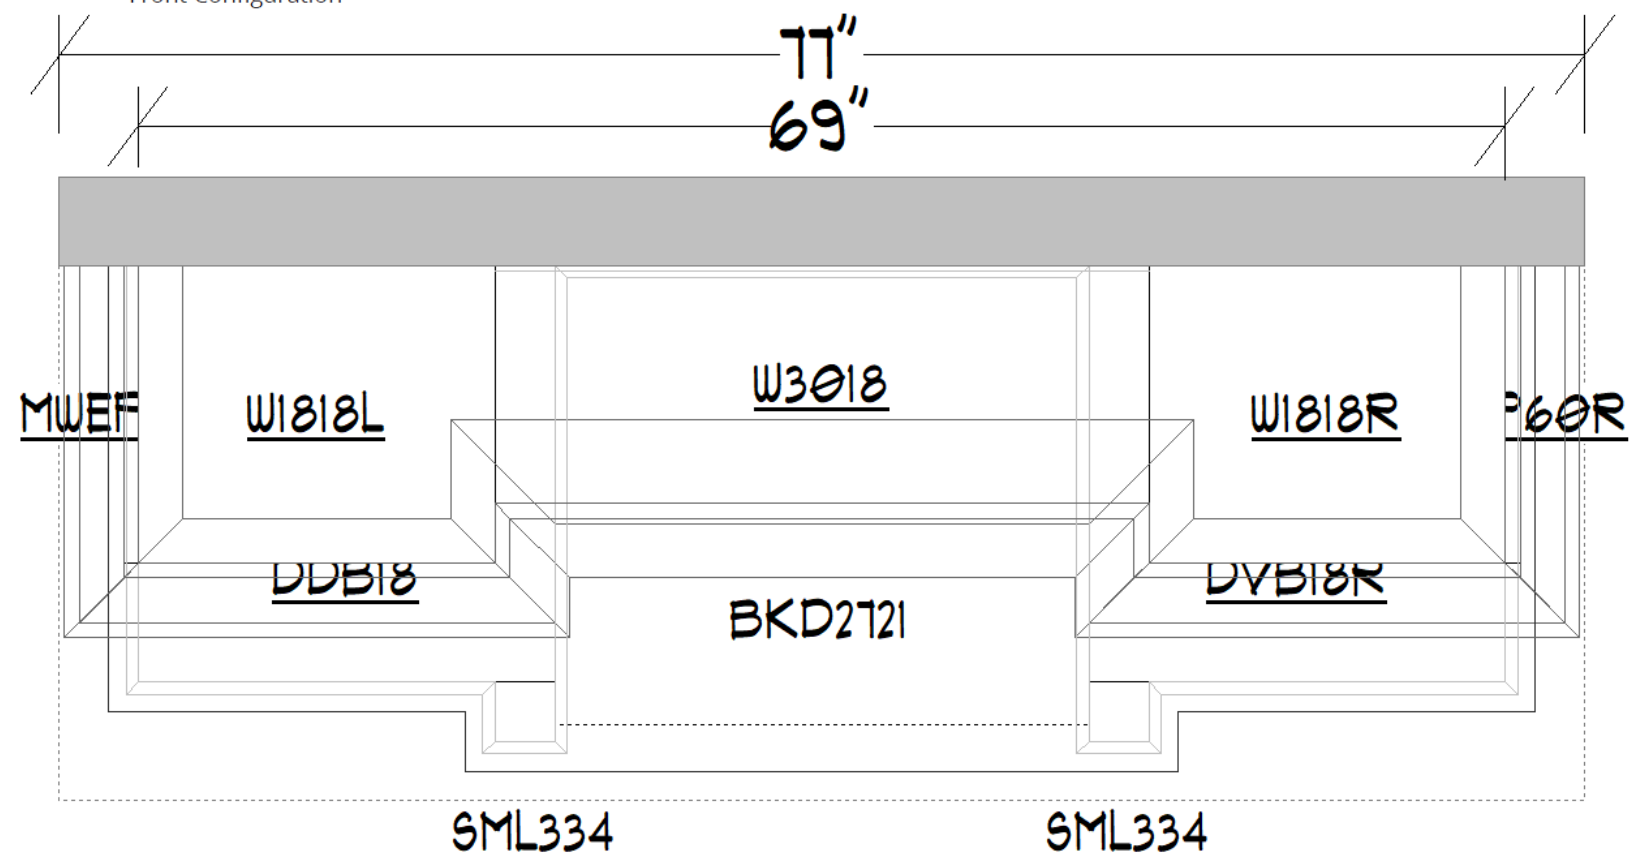

NAPA - MAPLE

OLIVE

CHERRY RIVER ROCK

Wall

Base

Standard Drawer Front Configuration

WELLBORN CAB - KBIS 2023 - SET 7

SERIES: PREMIER
 DOOR STYLE : NAPA MAPLE
 FINISH: OLIVE
 ACCENT: CHERRY RIVER ROCK
 DRAWER FRONT: SLAB TOP
 HINGE: STD SMOOTH CLOSE
 DRAWER BOX: WD DVTL FXSC BOX
 CONSTRUCTION: STANDARD BOX
 FEATURES:

Note: This drawing is an artistic interpretation of the design. It is not meant to be an exact rendition and should not be taken as such.

1" FLAT DOUBLE DIAMOND DECORATIVE GRILLE - SATIN NICKEL

DDK - TRIM TO FIT 160

UTD18 X2 - TRIM TO FIT - SEE IMAGE BELOW 270

WDCCO21 - TRIM TO FIT - SEE BELOW 290

- 140 - CAULK (2)
- 200 - LEDLSKIT (2)
- 230 - SLAKIT (2)
- 250 - SSM3/4 (6)
- 260 - TUKIT (2)

VSWBPKIT - INSTALL TO LEFT OF DVBI8R 280

SIMPLE MISSION LEG 240

Note: This drawing is an artistic interpretation of the design. It is not meant to be an exact rendition and should not be taken as such.

Note: This drawing is an artistic interpretation of the design. It is not meant to be an exact rendition and should not be taken as such.