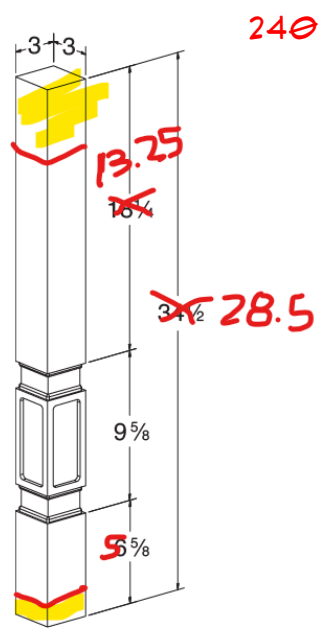

Note: This drawing is an artistic interpretation of the design. It is not meant to be an exact rendition and should not be taken as such.

1" FLAT DOUBLE DIAMOND DECORATIVE GRILLE - SATIN NICKEL

DDK - TRIM TO FIT 160

UTD18 X2 - TRIM TO FIT - SEE IMAGE BELOW 270

WDCCO21 - TRIM TO FIT - SEE BELOW 290

- 140 - CAULK (2)
- 200 - LEDLSKIT (2)
- 230 - SLAKIT (2)
- 250 - SSM3/4 (6)
- 260 - TUKIT (2)

VSWBPKIT - INSTALL TO LEFT OF DVBI8R 280

SIMPLE MISSION LEG 240

Note: This drawing is an artistic interpretation of the design. It is not meant to be an exact rendition and should not be taken as such.

Note: This drawing is an artistic interpretation of the design. It is not meant to be an exact rendition and should not be taken as such.