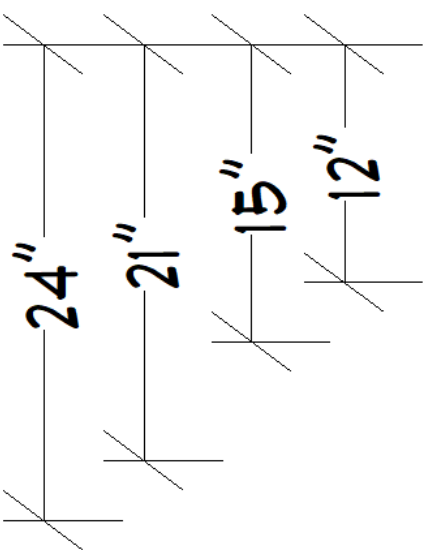

NAPA - MAPLE

OLIVE

CHERRY RIVER ROCK

Wall

Base

Standard Drawer Front Configuration

WELLBORN CAB - KBIS 2023 - SET 7

SERIES: PREMIER
 DOOR STYLE : NAPA MAPLE
 FINISH: OLIVE
 ACCENT: CHERRY RIVER ROCK
 DRAWER FRONT: SLAB TOP
 HINGE: STD SMOOTH CLOSE
 DRAWER BOX: WD DVTL FXSC BOX
 CONSTRUCTION: STANDARD BOX
 FEATURES:

Note: This drawing is an artistic interpretation of the design. It is not meant to be an exact rendition and should not be taken as such.

1" FLAT DOUBLE DIAMOND DECORATIVE GRILLE - SATIN NICKEL

DDK - TRIM TO FIT 160

UTD18 X2 - TRIM TO FIT - SEE IMAGE BELOW 270

WDCCO21 - TRIM TO FIT - SEE BELOW 290

- 140 - CAULK (2)
- 200 - LEDLSKIT (2)
- 230 - SLAKIT (2)
- 250 - SSM3/4 (6)
- 260 - TUKIT (2)

VSWBPKIT - INSTALL TO LEFT OF DVBI8R 280

SIMPLE MISSION LEG 240

Note: This drawing is an artistic interpretation of the design. It is not meant to be an exact rendition and should not be taken as such.

Note: This drawing is an artistic interpretation of the design. It is not meant to be an exact rendition and should not be taken as such.