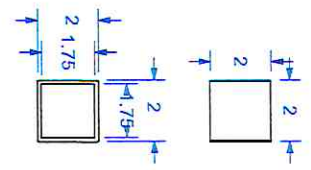

COMBINE
CABINETS

Handwritten signature
7/16/2020
V.1

WELLBORN
CABINETS

KBIS 2021 - SET 13
UDI - COMBINED CABINET

PAGE 8 of 9
NOT TO SCALE

SLIDE METAL SLEEVE OVER
END OF MILLED LEG FOR A FLUSH LOOK
RECOMMEND GLUING INTO PLACE
AFTER FINISHING LEG.