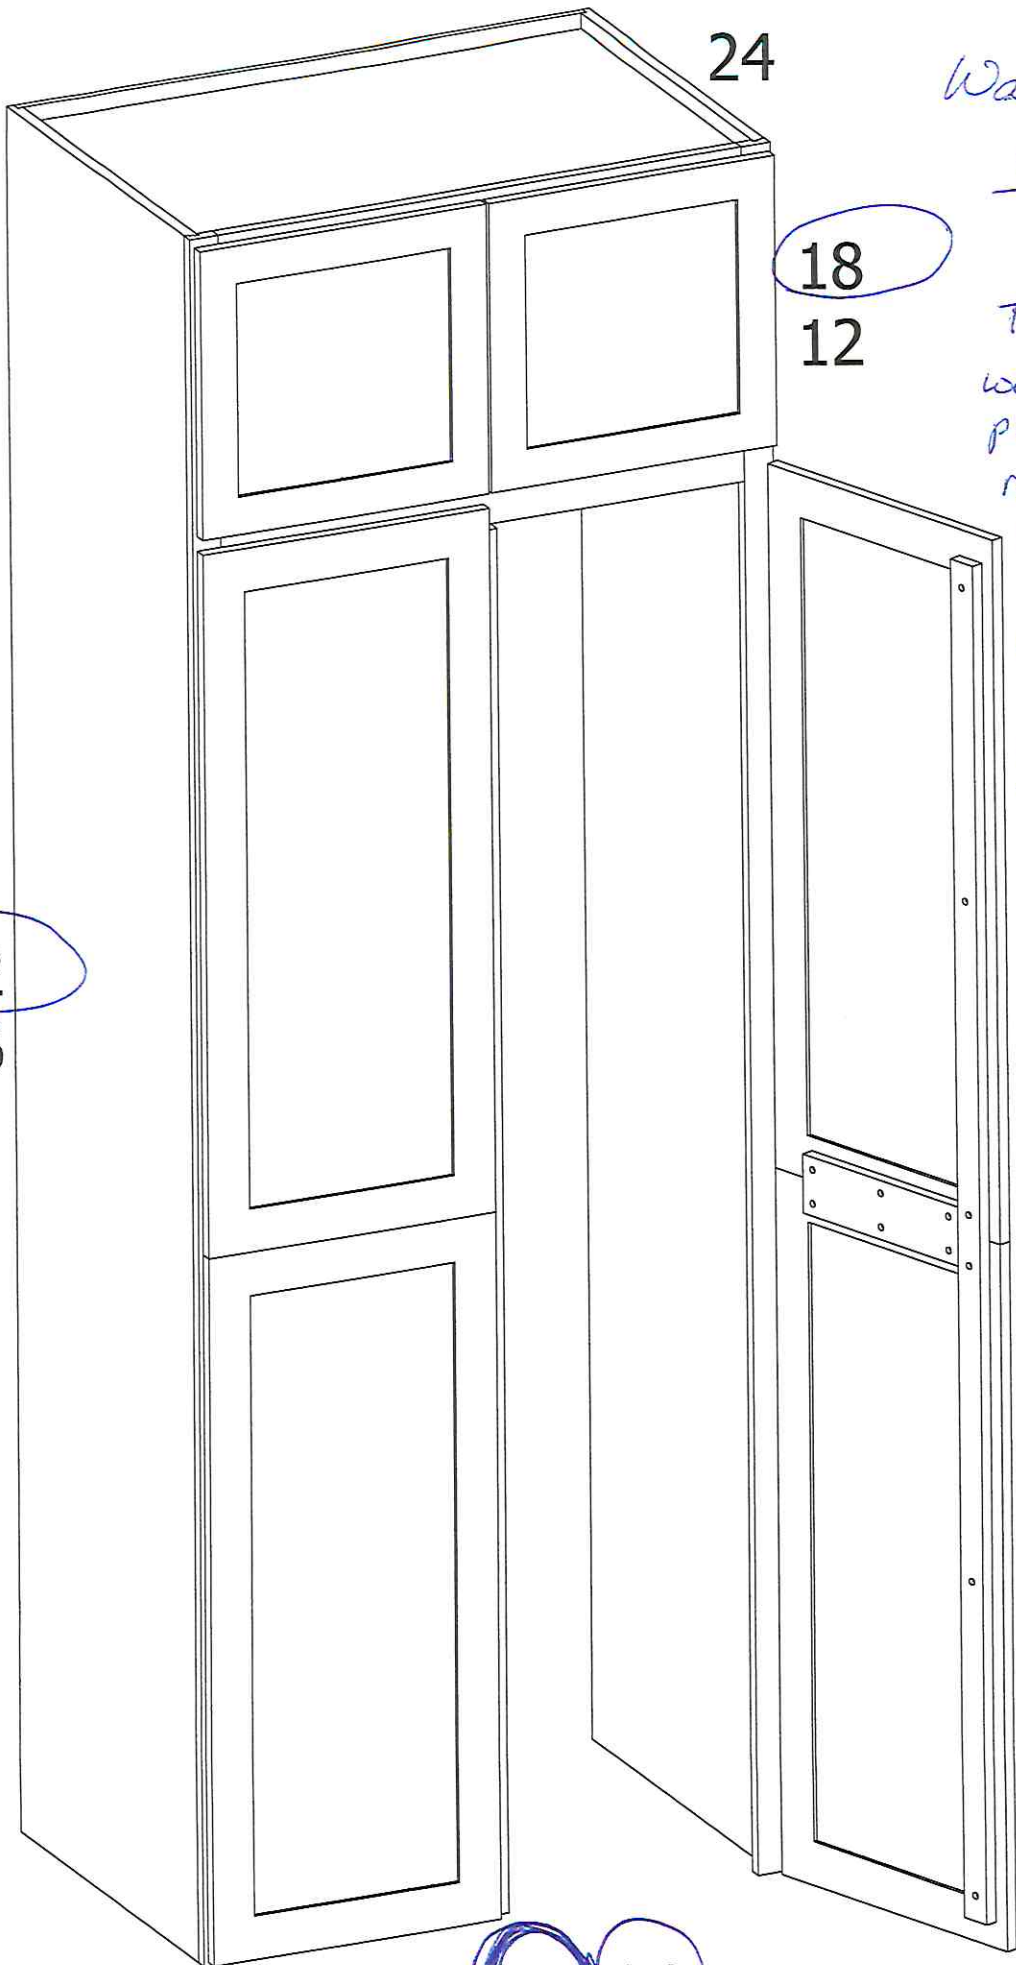

Walk-thru Pantry
For Set 13

18
12

The 102" High
would line up
perfectly w/
remaining
oven on oppos
side with
an additional
18" High Wall
stacked on
Top.

33" W

102
96

30, 33, 36