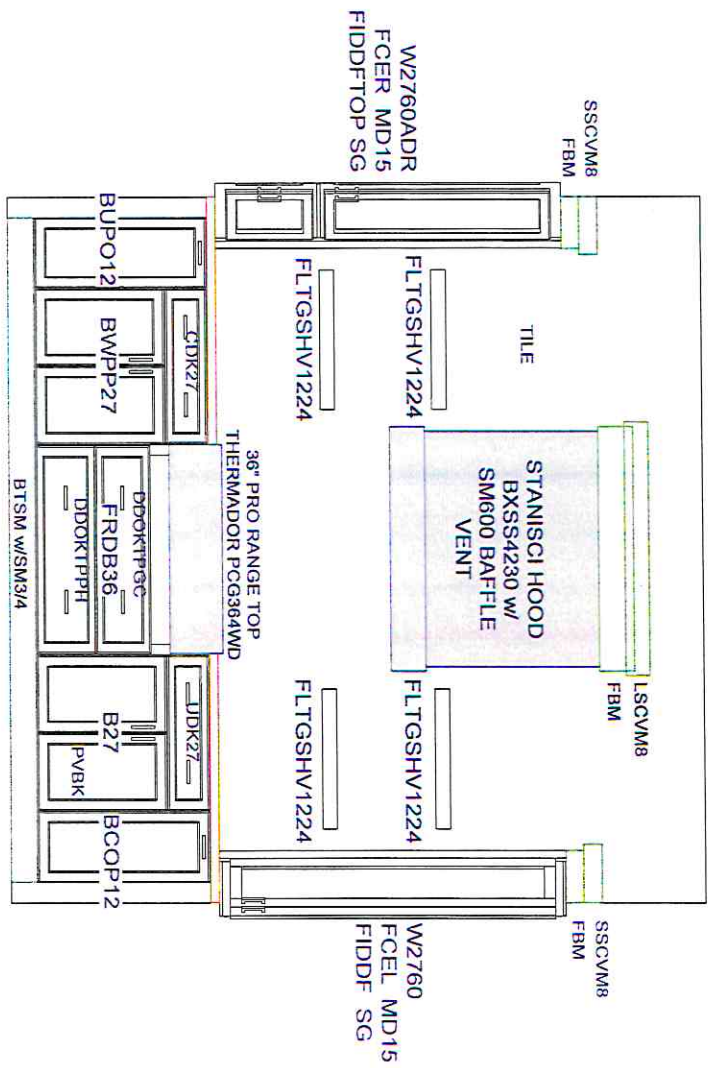

KITS & ACCESSORIES

SEE ELEVATIONS

* 2x2 LEG
BWI-01724500CHBA1

Handwritten signature
7/16/2020
V.1

WELLBORN
CABINET
KBIS 2021 - SET '13
FLOOR PLAN

Handwritten Signature
 7/16/2020
 V.1

WELLBORN
 CABINET
 KBIS 2021 - SET 13
 ELEVATION A

Handwritten signature
 7/16/2020
 V.1

WELLBORN
 CABINETS
 KBIS 2021 - SET 13
 ELEVATION B

Kevin J. Miller
 7/16/2020
 V.1

WELLBORN
 CABINET™
 KBIS 2021- SET 13
 ELEVATION C

W3633 INTERIOR CONFIGURATION

NOTE:
 USE SHV2496 AS FACE AND BOTTOM TRIM FOR COFFEE MACHINE INSTALLATION