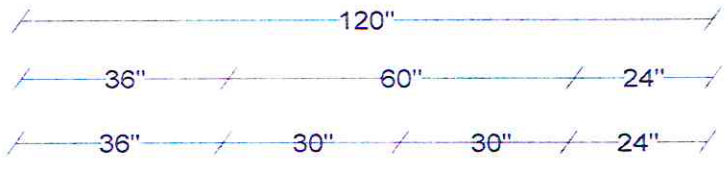

Handwritten signature
7/16/2020
V.1

WELLBORN
CABINETS
KBIS 2021 - SET 13
ELEVATION B