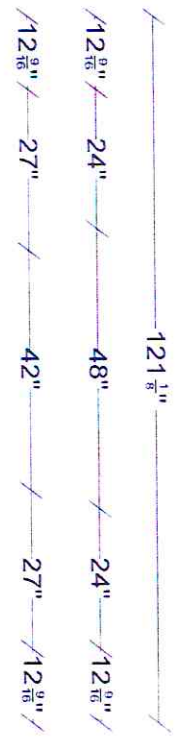

Handwritten signature
7/16/2020
V.1

WELLBORN
CABINETS
KBIS 2021 - SET 13
ELEVATION B