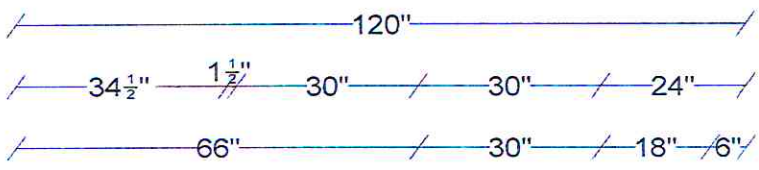

Kevin J. Miller
7/16/2020
V.1

WELLBORN
CABINET™
KBIS 2021- SET 13
ELEVATION C