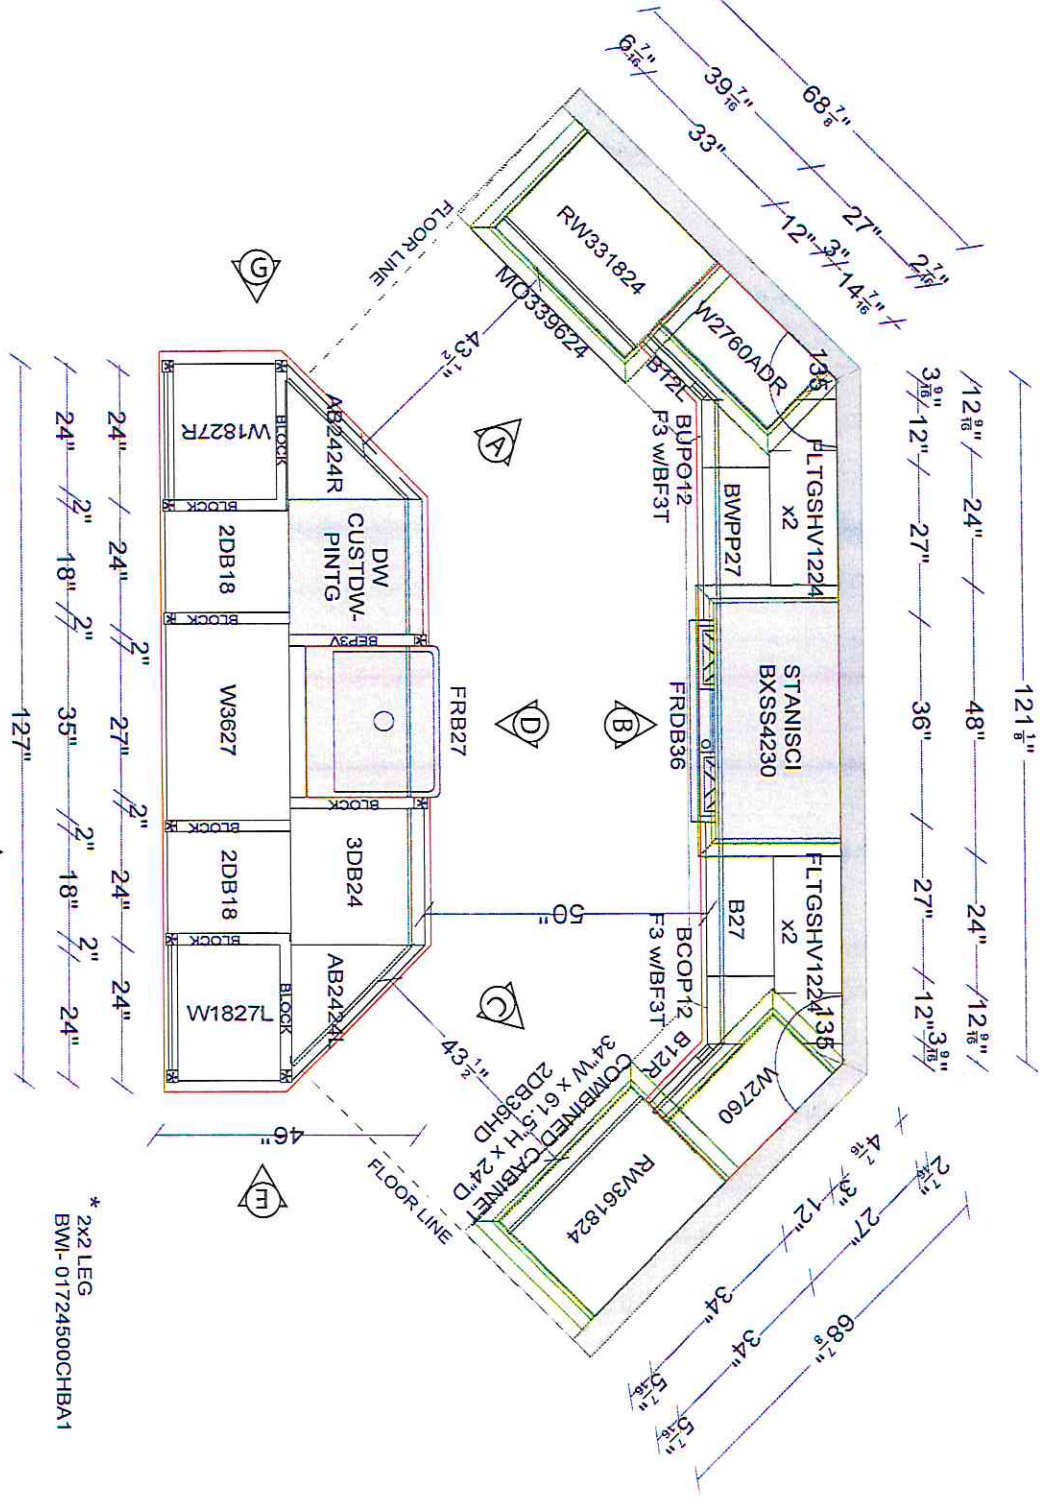

Kevin Miller
 7/16/2020
 V.1

WELLBORN
 CABINET™
 KBIS 2021 - SET 13
 COLOR PERSPECTIVE

PAGE 1 of 9
 NOT TO SCALE

MOLDING & TRIM

- LSCVM8 (Crown @ Hood)
- SSCVM8 (Crown @ Walls & Talls)
- FBM (Crown Stack)
- CEMB (@ Island Back)
- BTSM (Toe @ Wall)
- BTSS (Toe @ Island)
- SM3/4 (Shoe @ Wall)
- SM3/4 (as needed)
- FBP9648V (Island Back as needed)
- BWI-01724500CHBA1 (Island Legs)

KITS & ACCESSORIES

SEE ELEVATIONS

* 2x2 LEG
BWI-01724500CHBA1

Handwritten signature
7/16/2020
V.1

WELLBORN
CABINET
KBIS 2021 - SET '13
FLOOR PLAN

Handwritten Signature
 7/16/2020
 V.1

WELLBORN
 CABINET
 KBIS 2021 - SET 13
 ELEVATION A

PLEASE VISIT OUR WEBSITE FOR A COMPLETE LIST.
www.brownwoodinc.com
1-800-328-6858

Walk-thru Pantry
For Set 13

18
12

The 102" High
would line up
perfectly w/
remaining
oven on oppos
side with
an additional
18" High Wall
stacked on
Top.