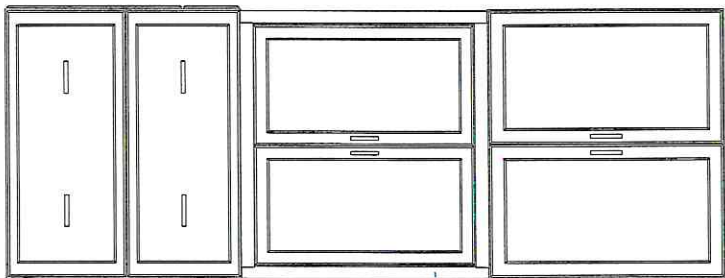

91.5"H TALL COMBINED CABINET

34"

W3630
MD24 MW34

30"

W3633
MD24 MW34
MH31.5 PDIN

31.5"

2DB36HD
MW34
VTK

30"