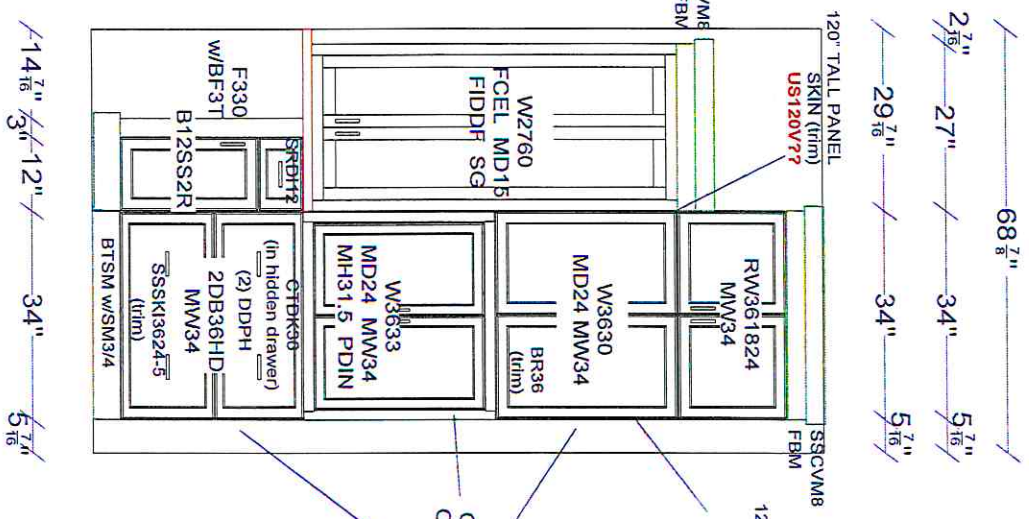

Kevin J. Miller
7/16/2020
V.1

WELLBORN
CABINET™
KBIS 2021- SET 13
ELEVATION C