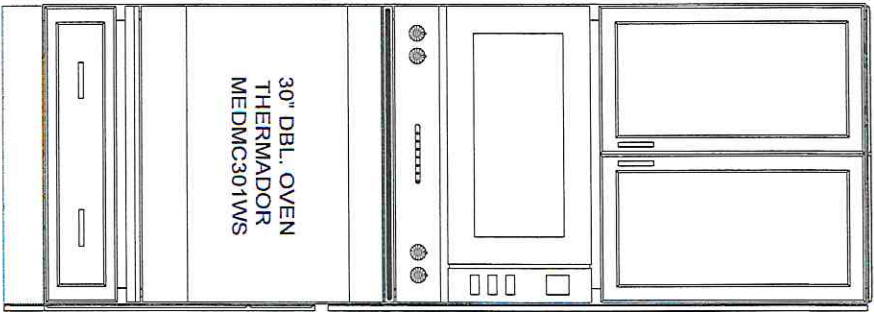

MO3339624

MEDMC301WS
30-INCH DOUBLE COMBINATION BUILT-IN OVEN
WITH SPEED OVEN
MASTERPIECE® SERIES

30-INCH DOUBLE COMBINATION OVEN WITH SPEED OVEN

Kevin Miller
7/16/2020
V.1

WELLBORN
CABINET
KBIS 2021 - SET 13
UDI - CUSTOM OVEN CUT OUT