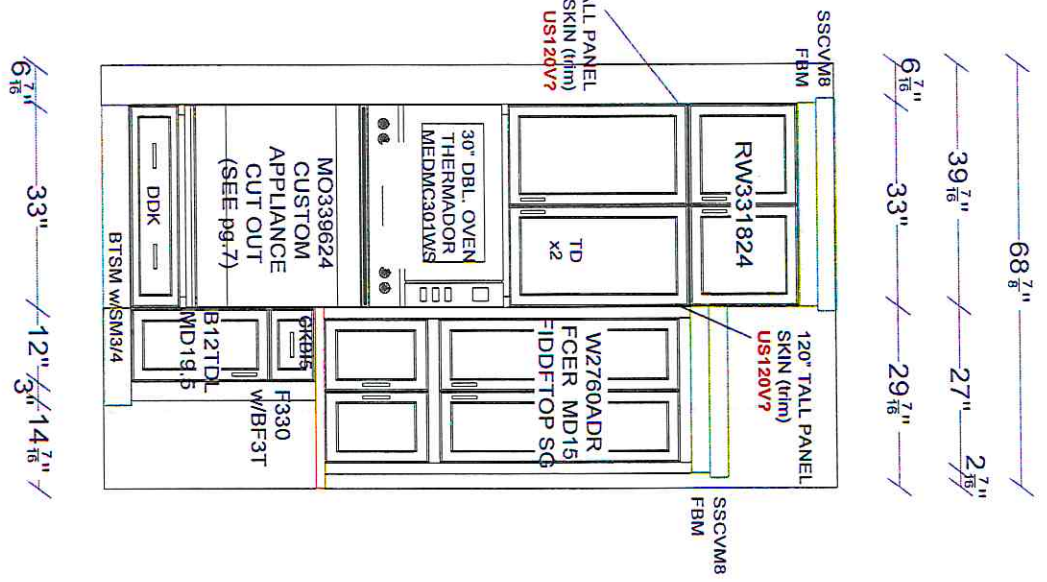

Kevin Miller
 7/16/2020
 V.1

WELLBORN
 CABINET™
 KBIS 2021 - SET 13
 COLOR PERSPECTIVE

PAGE 1 of 9
 NOT TO SCALE

MOLDING & TRIM

- LSCVM8 (Crown @ Hood)
- SSCVM8 (Crown @ Walls & Talls)
- FBM (Crown Stack)
- CEMB (@ Island Back)
- BTSM (Toe @ Wall)
- BTSS (Toe @ Island)
- SM3/4 (Shoe @ Wall)
- SM3/4 (as needed)
- FBP9648V (Island Back as needed)
- BWI-01724500CHBA1 (Island Legs)

KITS & ACCESSORIES

SEE ELEVATIONS

* 2x2 LEG
BWI-01724500CHBA1

Handwritten signature
7/16/2020
V.1

WELLBORN
CABINET
KBIS 2021 - SET '13
FLOOR PLAN

Handwritten Signature
 7/16/2020
 V.1

WELLBORN
 CABINET
 KBIS 2021 - SET 13
 ELEVATION A

Handwritten signature
 7/16/2020
 V.1

WELLBORN
 CABINETS
 KBIS 2021 - SET 13
 ELEVATION B

Kevin J. Miller
 7/16/2020
 V.1

WELLBORN
 CABINET™
 KBIS 2021- SET 13
 ELEVATION C

W3633 INTERIOR CONFIGURATION

NOTE:
 USE SHV2496 AS FACE AND BOTTOM TRIM FOR COFFEE MACHINE INSTALLATION