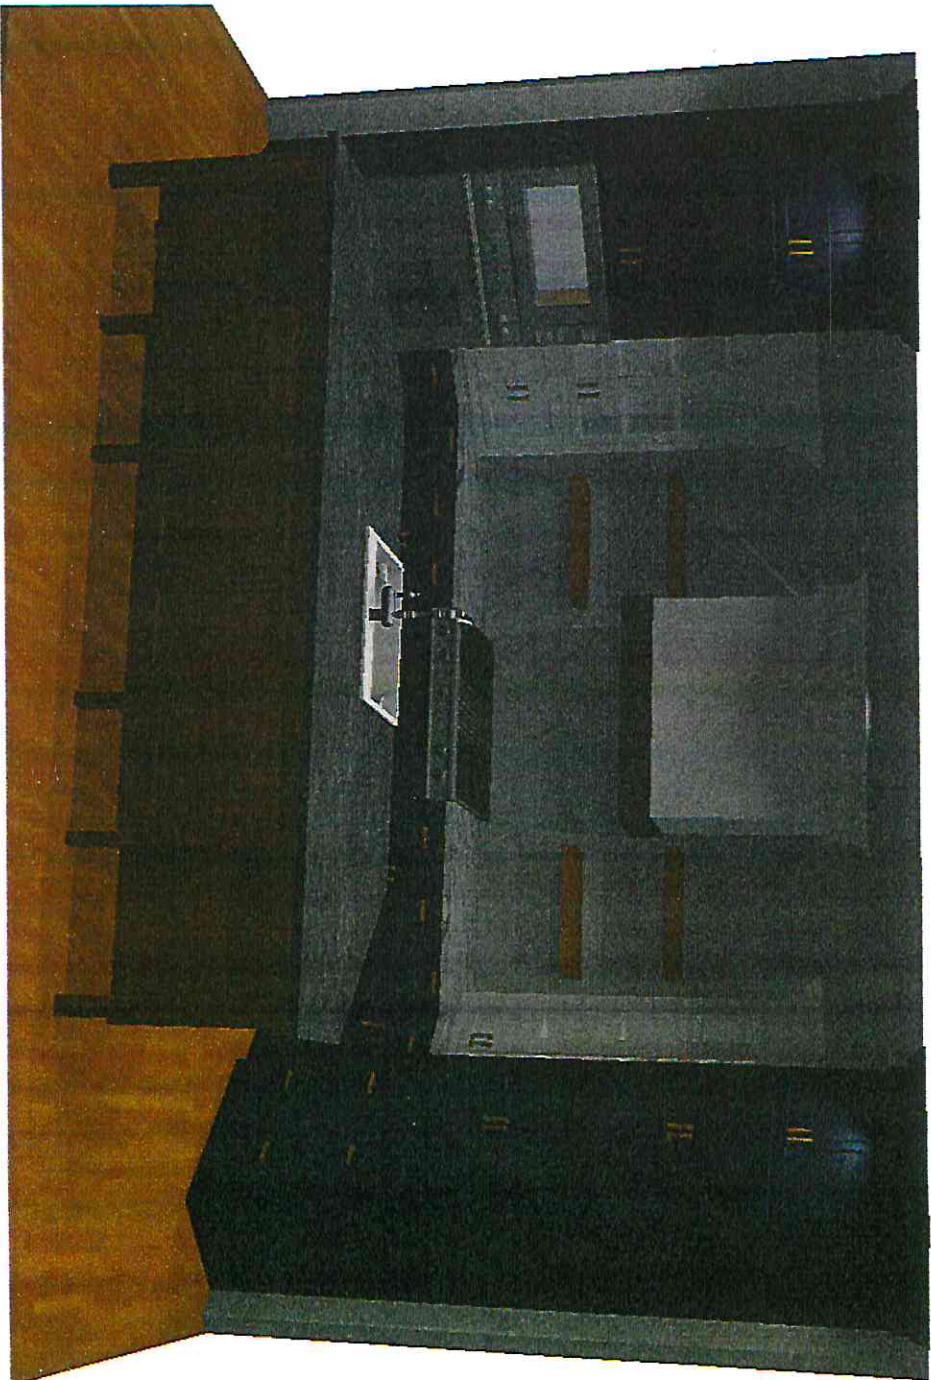

ESTATE SERIES CONSTRUCTION
 DOOR STYLE: HENLOW SQUARE INSET
 FRAME: NON BEADED
 SPECIES: MAPLE
 FINISH: BRIGHT WHITE
 DRAWER FRONT: N/A
 DRAWER: N/A
 DOORS: CONCEALED HINGES
 STANDARD SOFT CLOSE

PREMIER SERIES CONSTRUCTION
 DOOR STYLE: BISHOP
 SPECIES: CHARACTER CHERRY
 FINISH: LIGHT CHARCOAL
 DRAWER FRONT: CLASSIC LARGE
 DRAWER: STANDARD FXDS
 DOORS: STANDARD SOFT CLOSE

PREMIER SERIES CONSTRUCTION
 DOOR STYLE: NEW BEVEL SHAKER
 SPECIES: MAPLE
 FINISH: NEW NAVY BLUE PAINT
 NEW YORK STATE OF MIND
 BENJAMIN MOORE 805
 DRAWER FRONT: CLASSIC LARGE
 DRAWER: STANDARD FXDS
 DOORS: STANDARD SOFT CLOSE

Kevin Miller
 7/16/2020
 V.1

WELLBORN
 CABINET™
 KBIS 2021 - SET 13
 COLOR PERSPECTIVE

PAGE 1 of 9
 NOT TO SCALE

MOLDING & TRIM

- LSCVM8 (Crown @ Hood)
- SSCVM8 (Crown @ Walls & Talls)
- FBM (Crown Stack)
- CEMB (@ Island Back)
- BTSM (Toe @ Wall)
- BTSS (Toe @ Island)
- SM3/4 (Shoe @ Wall)
- SM3/4 (as needed)
- FBP9648V (Island Back as needed)
- BWI-01724500CHBA1 (Island Legs)