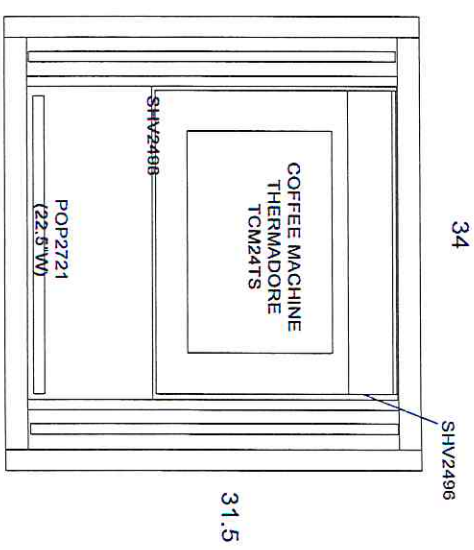

KITS & ACCESSORIES

SEE ELEVATIONS

* 2x2 LEG
BWI-01724500CHBA1

Handwritten signature
7/16/2020
V.1

WELLBORN
CABINET
KBIS 2021 - SET '13
FLOOR PLAN

Handwritten Signature
 7/16/2020
 V.1

WELLBORN
 CABINET
 KBIS 2021 - SET 13
 ELEVATION A

Handwritten signature
 7/16/2020
 V.1

WELLBORN
 CABINETS
 KBIS 2021 - SET 13
 ELEVATION B

Kevin J. Miller
 7/16/2020
 V.1

WELLBORN
 CABINET™
 KBIS 2021- SET 13
 ELEVATION C

W3633 INTERIOR CONFIGURATION

NOTE:
 USE SHV2496 AS FACE AND BOTTOM TRIM FOR COFFEE MACHINE INSTALLATION

91.5"H TALL COMBINED CABINET

34"

W3630
MD24 MW34

30"

W3633
MD24 MW34
MH31.5 PDIN

31.5"

2DB36HD
MW34
VTK

30"

33" W

102
96

30, 33, 36