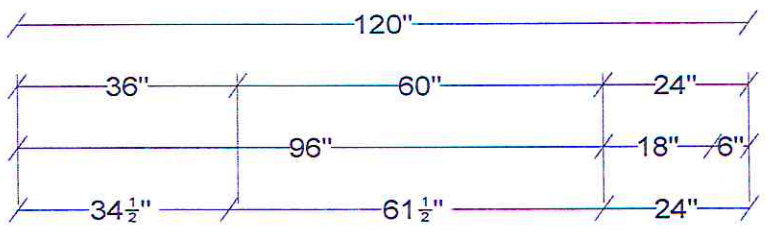

KITS & ACCESSORIES

SEE ELEVATIONS

* 2x2 LEG
BWI-01724500CHBA1

Handwritten signature
7/16/2020
V.1

WELLBORN
CABINET
KBIS 2021 - SET '13
FLOOR PLAN

Handwritten Signature
 7/16/2020
 V.1

WELLBORN
 CABINET
 KBIS 2021 - SET 13
 ELEVATION A