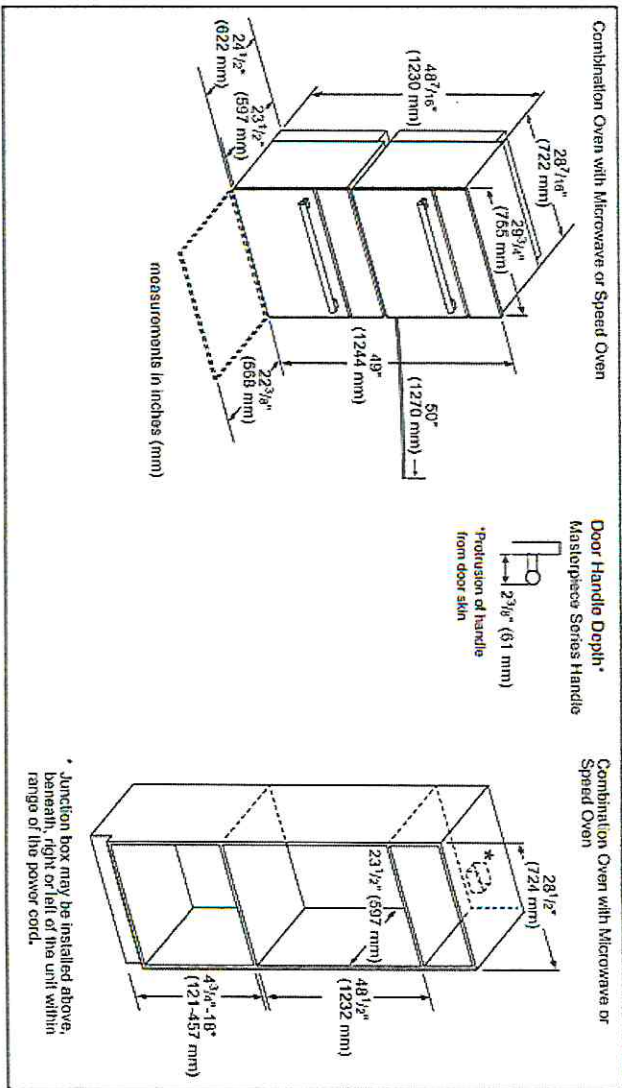

MEDMC301WS
30-INCH DOUBLE COMBINATION BUILT-IN OVEN
WITH SPEED OVEN
MASTERPIECE® SERIES

30-INCH DOUBLE COMBINATION OVEN WITH SPEED OVEN

Kevin Miller
7/16/2020
V.1

WELLBORN
CABINET
KBIS 2021 - SET 13
UDI - CUSTOM OVEN CUT OUT