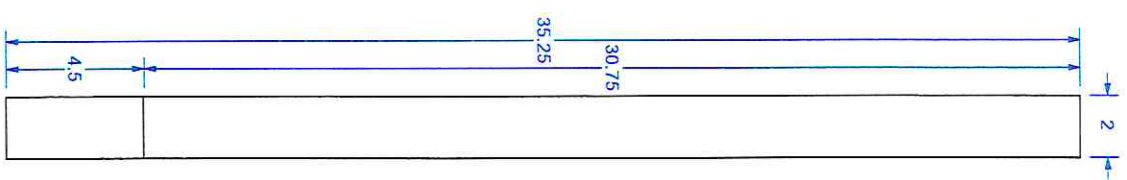

SLIDE METAL SLEEVE OVER
END OF MILLED LEG FOR A FLUSH LOOK
RECOMMEND GLUING INTO PLACE
AFTER FINISHING LEG.

KBIS 2021 - SET 13
01724500CHBA1
CHERRY
BRUSHED ALUMINUM
x10

EXAMPLE FOR ORDERING A HARD MAPLE LEG WITH BRUSHED ALUMINUM SLEEVE.
01724500HMBA1
HARD BRUSHED
MAPLE ALUMINUM

PAGE 9 of 9

REVISION HISTORY		TOLERANCES		MATERIALS AND FINISHES	
REV	REV DATE	DESCRIPTION	WIDTH	THICKNESS	LENGTH
			± .03125"	± .03125"	± .0625"
			± x.x"	± x.x"	± x.xxx"

PLEASE VISIT OUR WEBSITE FOR A COMPLETE LIST.
www.brownwoodinc.com
1-800-328-6858