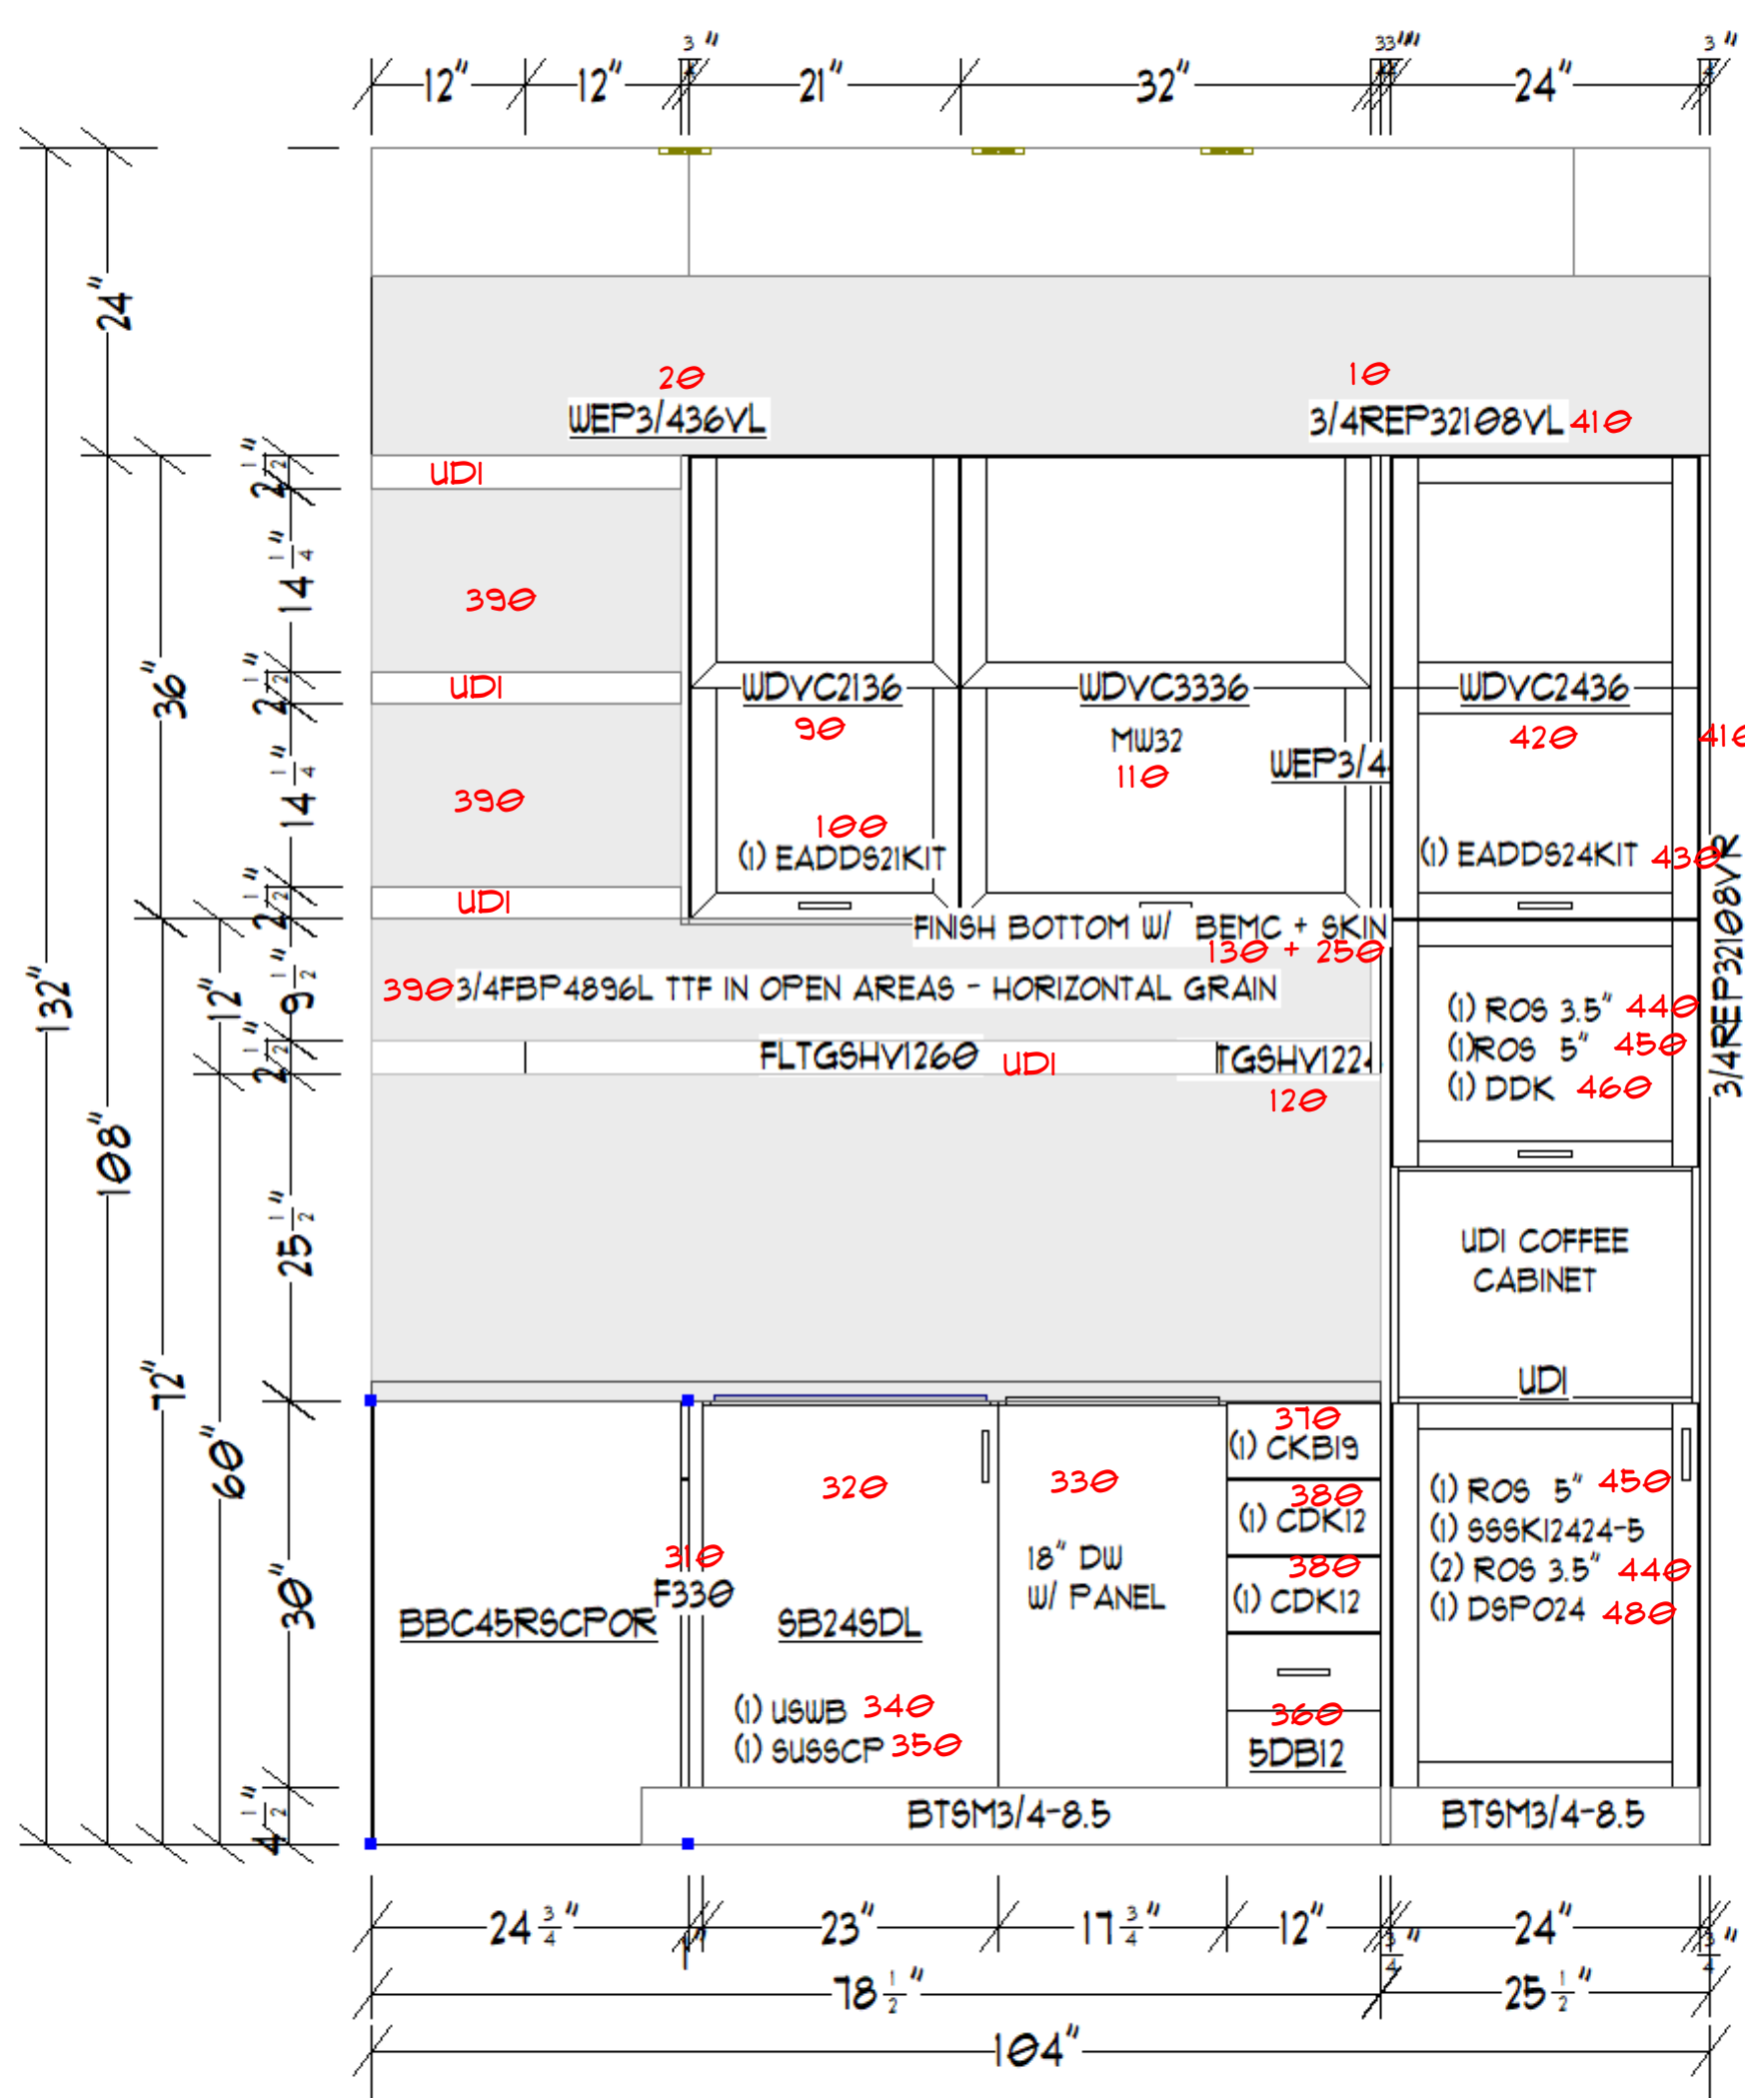

BTFFP012 260

BUPO12 280

SRDI18 300

SPICE PULLOUTS - SSP02/3/4/6 40/50/60/70

BBC45R5CPO R 290

Right Blind Shown

Note: This drawing is an artistic interpretation of the design. It is not meant to be an exact rendition and should not be taken as such.
 Set 1 KBIS23 WBC 09.19.22 NTS

DDOKD - TRIM TO FIT
180 + 190 - SPLIT BETWEEN 160'S

- 200 - CAULK (2)
- 210 - TUKIT (2)
- 220 - SSM3/4 (4)
- 230 - LEDLSKIT (3)
- 240 - SLAKIT (4)

Note: This drawing is an artistic interpretation of the design. It is not meant to be an exact rendition and should not be taken as such.