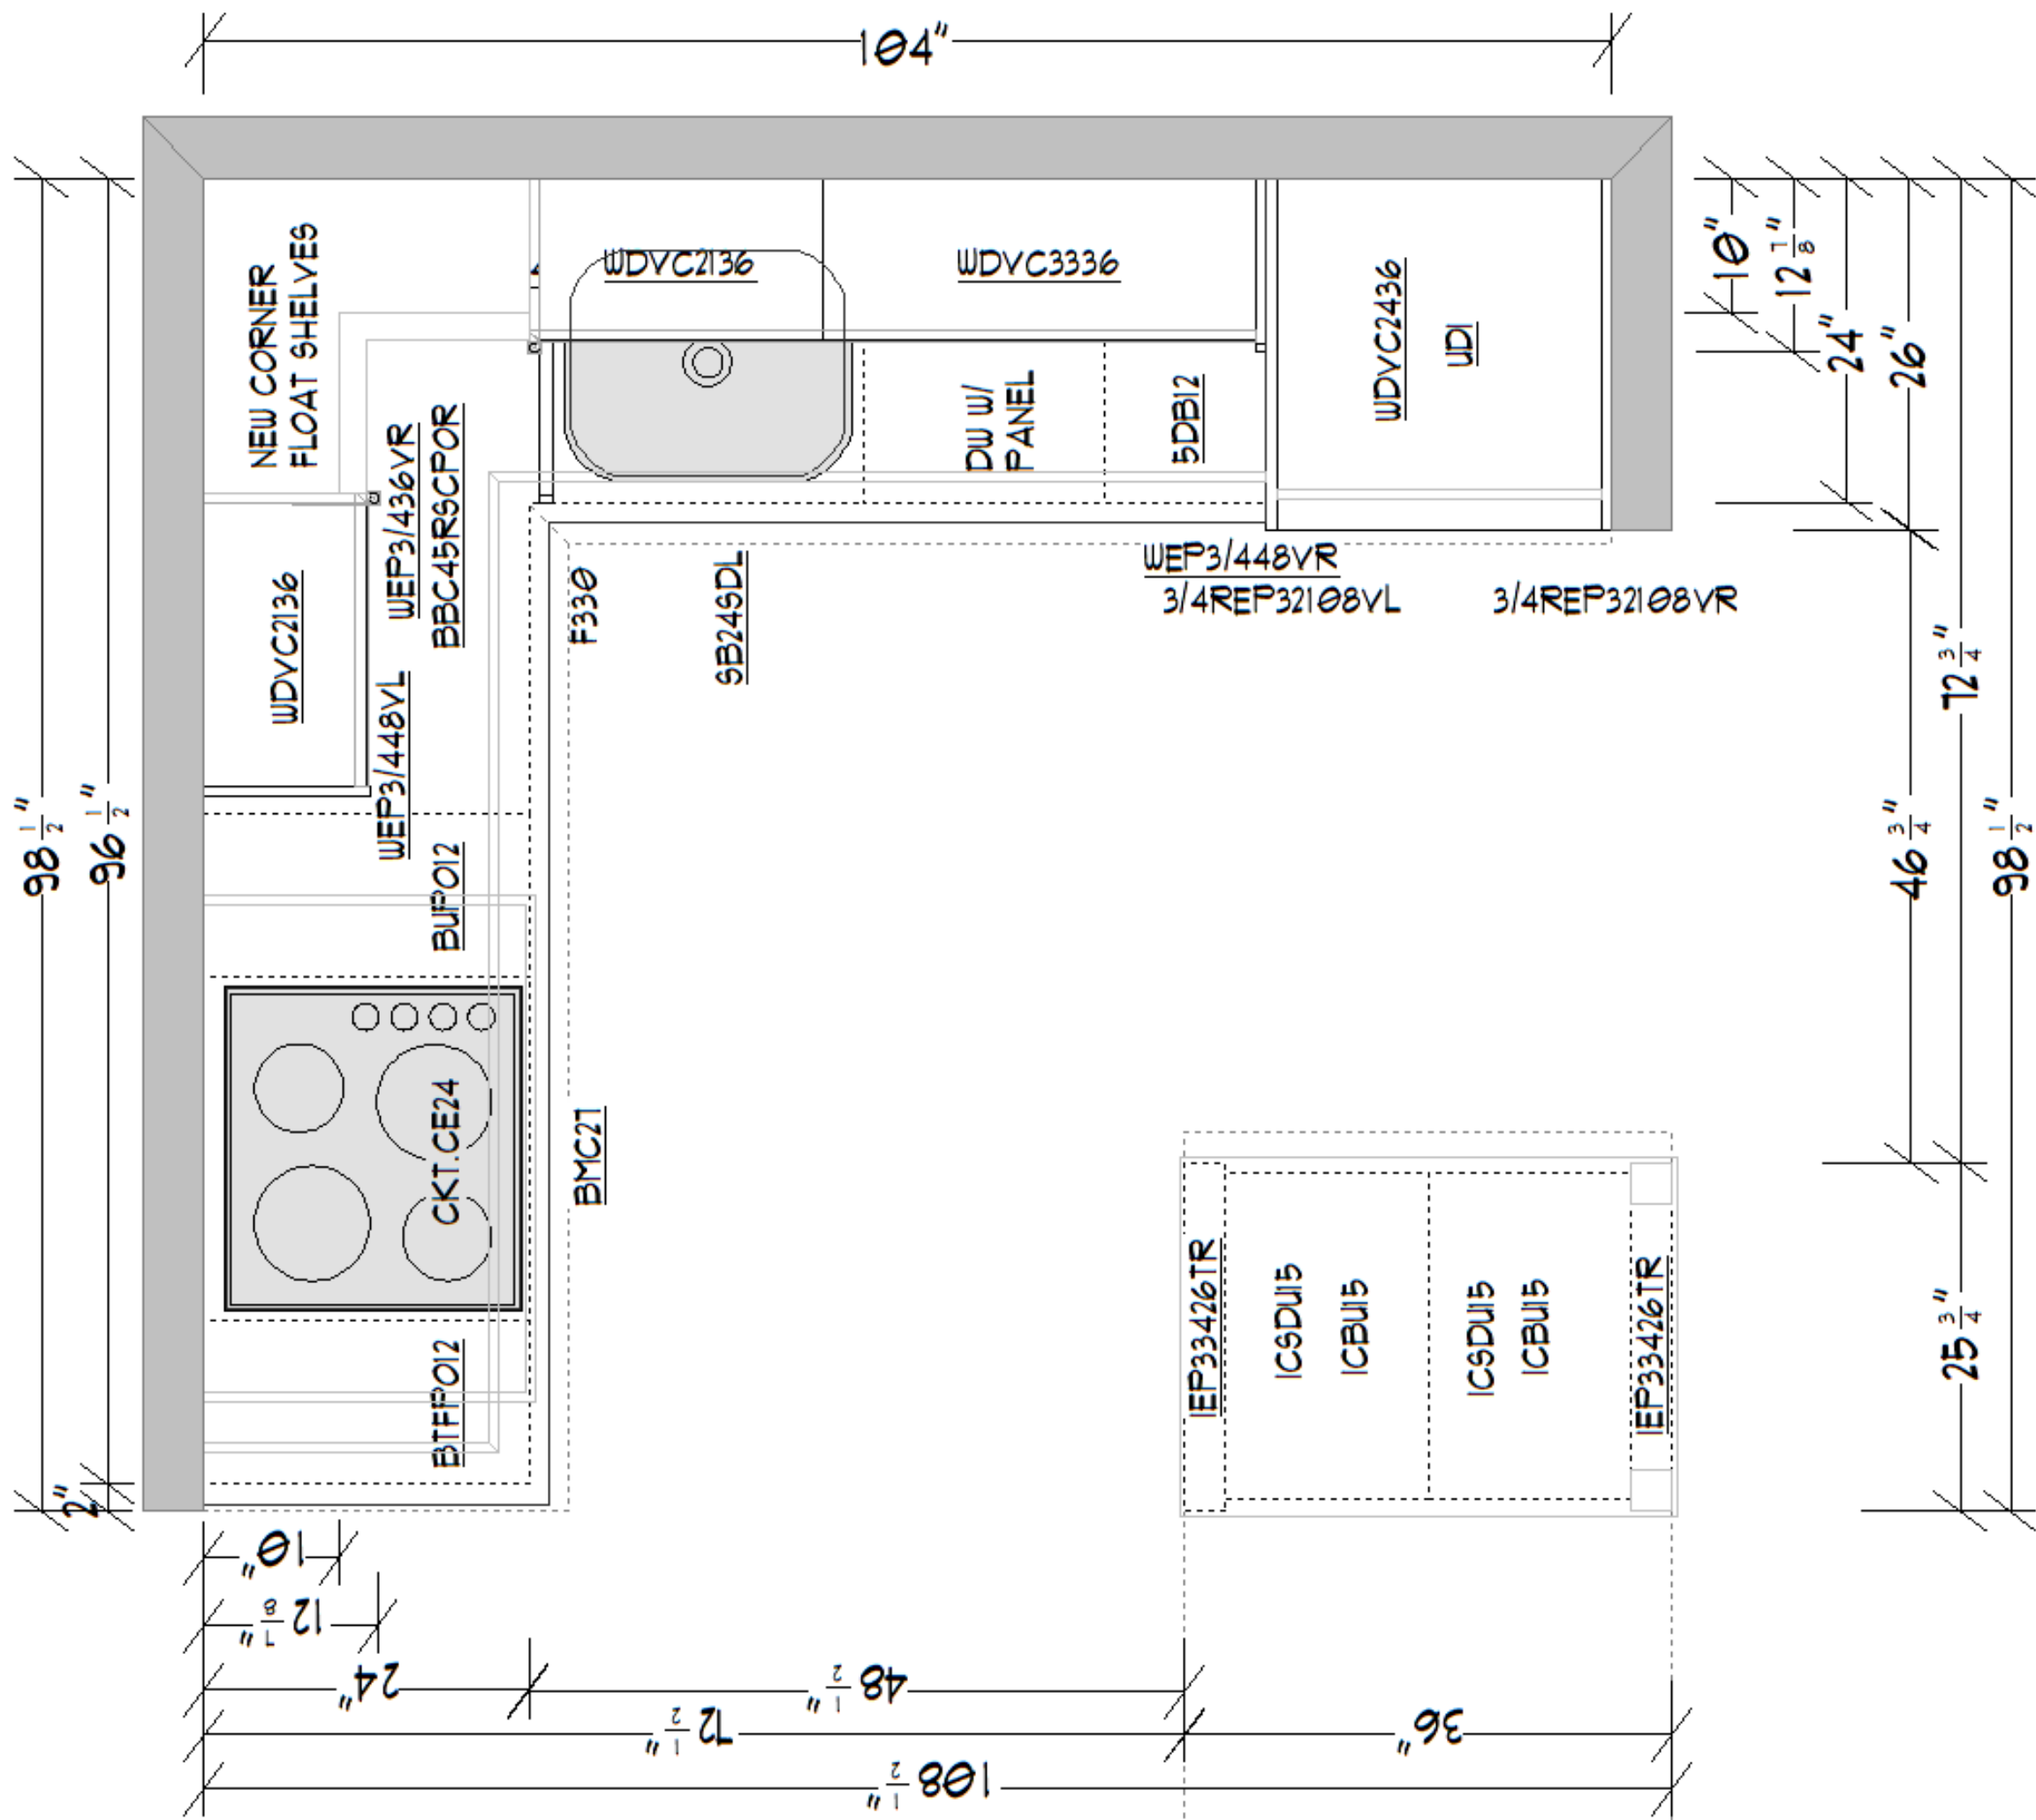

BTFFP012 260

BUPO12 280

Note: This drawing is an artistic interpretation of the design. It is not meant to be an exact rendition and should not be taken as such.