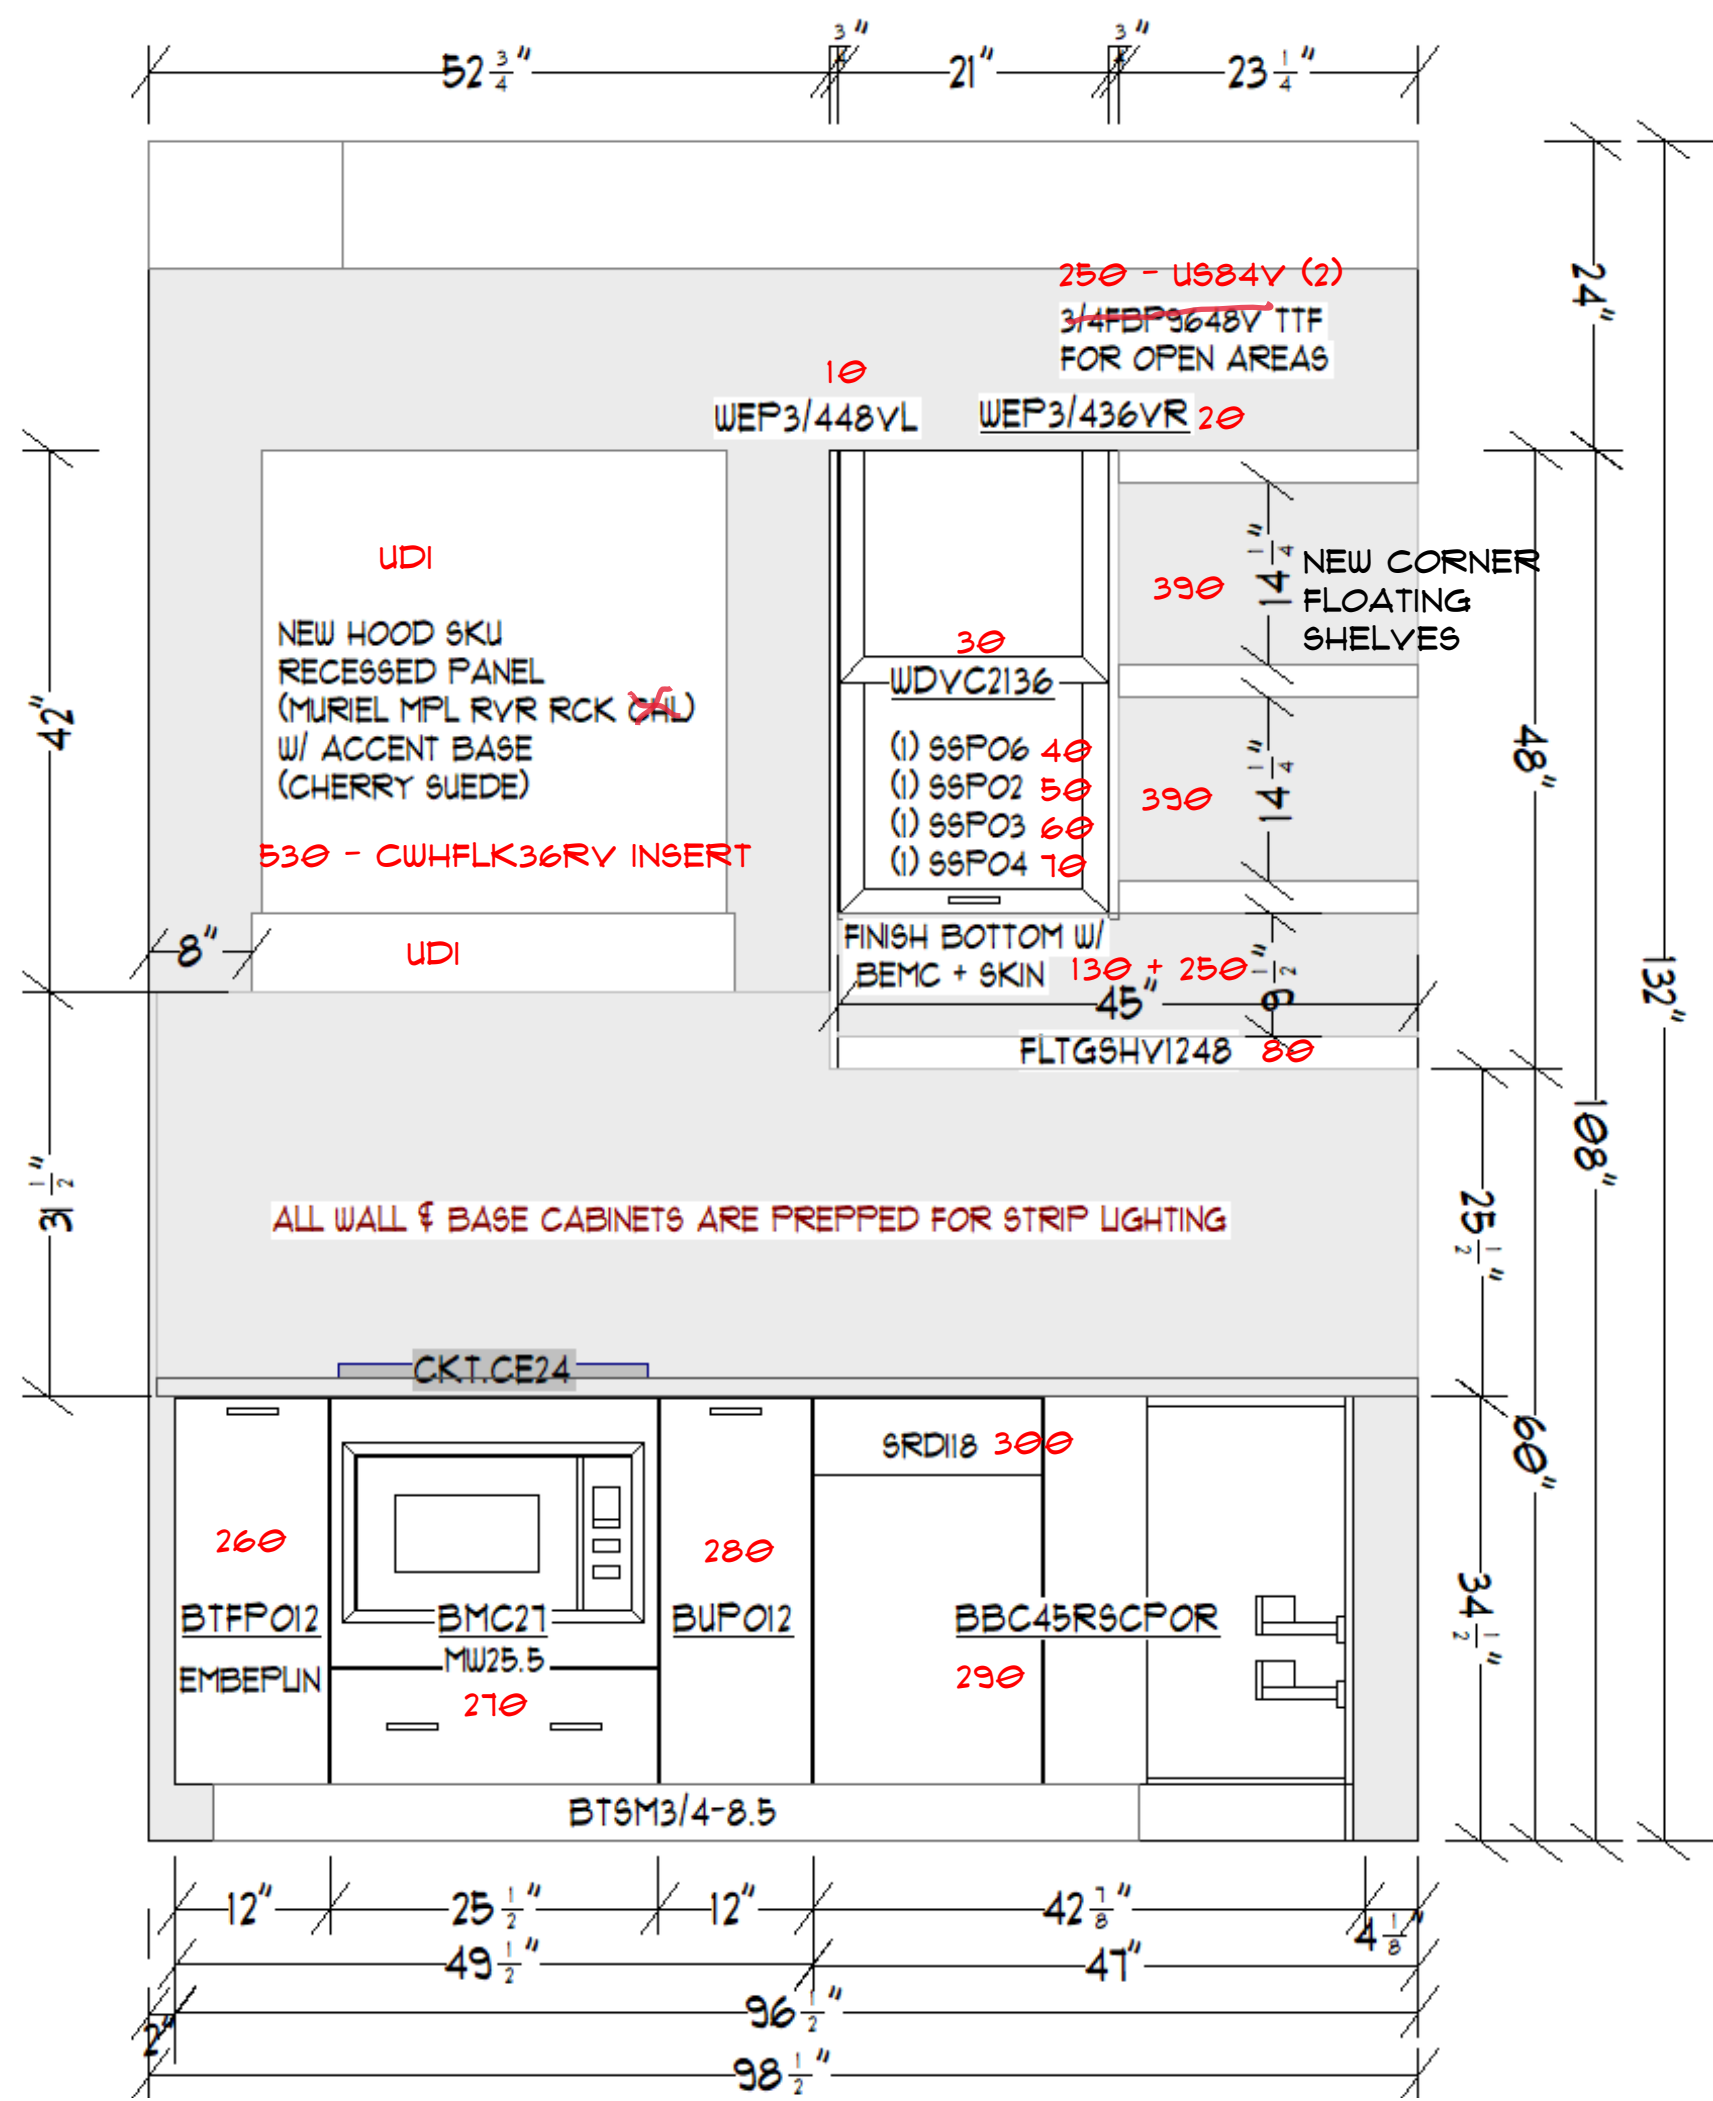

Note: This drawing is an artistic interpretation of the design. It is not meant to be an exact rendition and should not be taken as such.
Set 1 KBIS23 WBC 09.19.22 NTS