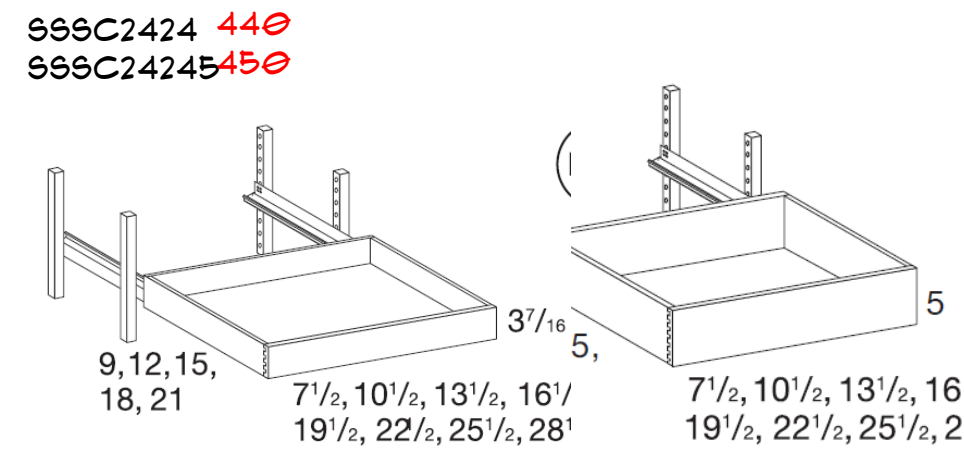

BTFFP012 260

BUPO12 280

SRDI18 300

SPICE PULLOUTS - SSP02/3/4/6 40/50/60/70

BBC45R5CPO R 290

Right Blind Shown

Note: This drawing is an artistic interpretation of the design. It is not meant to be an exact rendition and should not be taken as such.
 Set 1 KBIS23 WBC 09.19.22 NTS