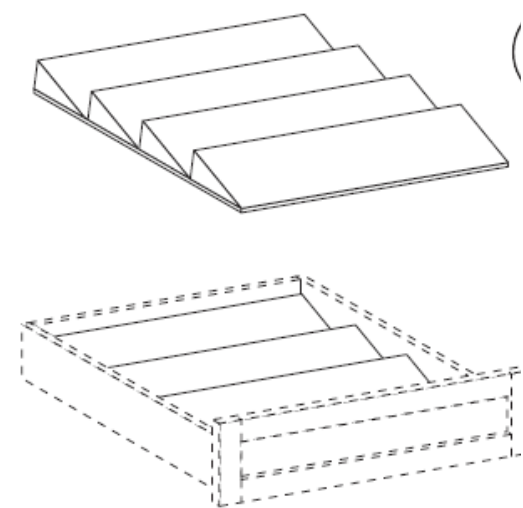

FEATURES:

Note: This drawing is an artistic interpretation of the design. It is not meant to be an exact rendition and should not be taken as such.

Note: This drawing is an artistic interpretation of the design. It is not meant to be an exact rendition and should not be taken as such.

BTFFP012 260

BUPO12 280

SRDI18 300

SPICE PULLOUTS - SSP02/3/4/6 40/50/60/70

BBC45R5CPO R 290

Right Blind Shown

Note: This drawing is an artistic interpretation of the design. It is not meant to be an exact rendition and should not be taken as such.
 Set 1 KBIS23 WBC 09.19.22 NTS