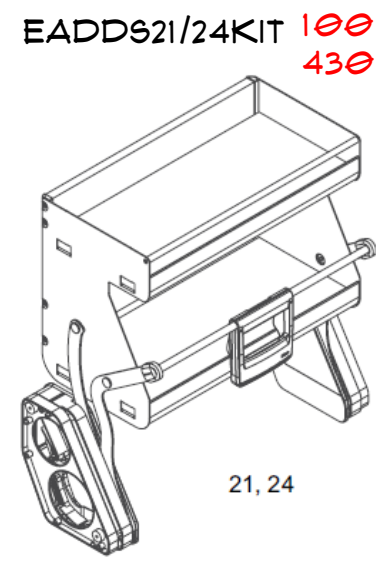

BTFFP012 260

BUPO12 280

SRDI18 300

SPICE PULLOUTS - SSP02/3/4/6 40/50/60/70

BBC45R5CPO R 290

Right Blind Shown

Note: This drawing is an artistic interpretation of the design. It is not meant to be an exact rendition and should not be taken as such.
 Set 1 KBIS23 WBC 09.19.22 NTS