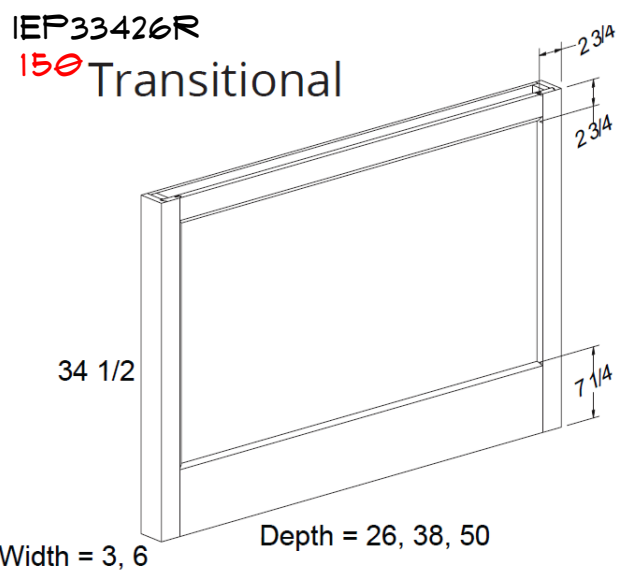

One LED Starter Kit has the following features:

- Supply lights for up to 16 linear feet of wall cabinets
- Have two separate groupings of drivers (see example section)
- Wall switched

Item Code: LEDLSKIT
List Price: 805

ITEM IDENTIFIER	ITEM DESCRIPTION	FUNCTION	# of pieces in 1 Pack	# of packs in KIT
1	LED2068 12V/9.6W/M 30K/CR190/5M	16 ft of Ribbon Tape Light in a roll	1	1
2	LOOX5 DRIVER 100-240V/12V/60W/PFC	Driver to power lights with power cord	1	2
3	LOOX5 6-WAY DISTR W SWITCH 12V	Port for accepting up to 6 light lead wires (plugs in to driver)	1	2
4	PROF F/LED SURF AL AN 2.5M W/MILK LENS	Aluminum track for housing Ribbon tape light	1	2
5	TAPE FOAM WHITE 1/2" X 3 1/16"	Tape for mounting aluminum profile to cabinets or molding	3	5
6	LOOX5 LEAD RIBBON 8MM/12V/2.0M	Wire that connects ribbon tape light and driver	1	5
7	LOOX5 C-LEAD RIBBON 8MM/12-24V/2.0M	Wire extension that connects two separate ribbon tape lights	1	2
8	LOOX5 EXTENSION LEAD 12V/2.0M	Extension lead wire for 6 way distributor to lights or driver	1	2
9	END CAP F/PROF 833.72.861/.833 PL SILV	Plastic piece on end of aluminum profile	2	5
10	LOOX5 CRN.CONN. RIBBON 8MM/12-24V	Joins 2 ribbon strip lights at a 90 degree angle	10	1
11	LOOX5 CLIP CONN. RIBBON 8MM/12-24V	Couples and joins two ribbon tape lights for additional length	10	1

DDOKD - TRIM TO FIT
180 + 190 - SPLIT BETWEEN 160'S

- 200 - CAULK (2)
- 210 - TUKIT (2)
- 220 - SSM3/4 (4)
- 230 - LEDLSKIT (3)
- 240 - SLAKIT (4)

Note: This drawing is an artistic interpretation of the design. It is not meant to be an exact rendition and should not be taken as such.