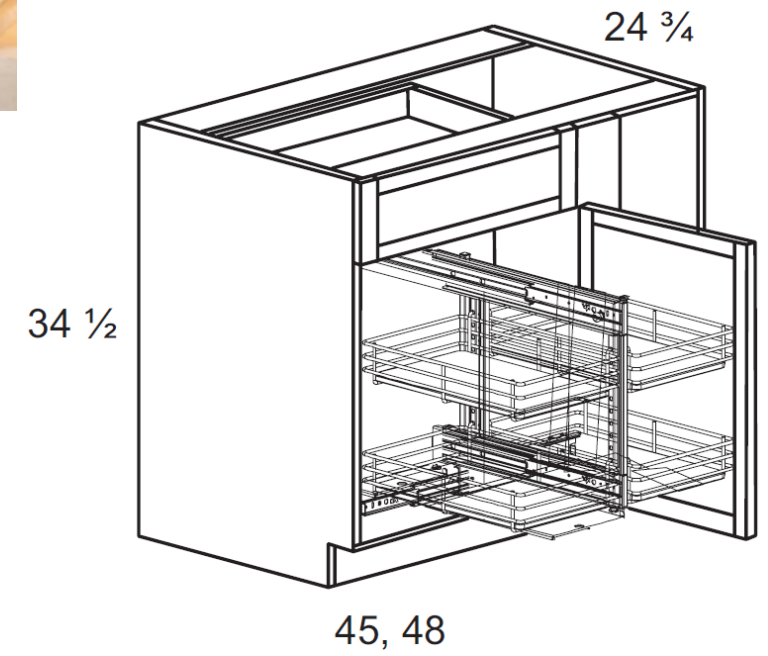

BTFFP012 260

BUPO12 280

SRDI18 300

SPICE PULLOUTS - SSP02/3/4/6 40/50/60/70

BBC45R5CPO R 290

Right Blind Shown

Note: This drawing is an artistic interpretation of the design. It is not meant to be an exact rendition and should not be taken as such.
 Set 1 KBIS23 WBC 09.19.22 NTS