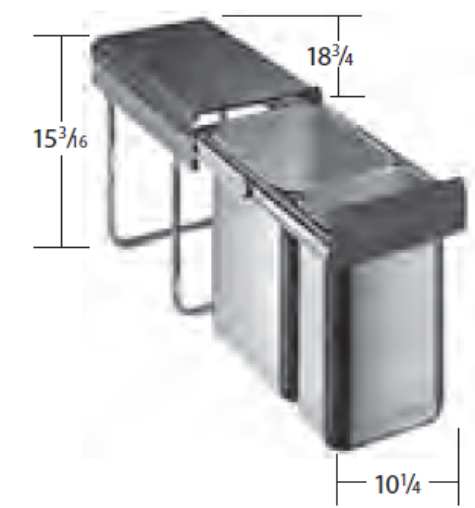

USWB 340

SUSSCP 350