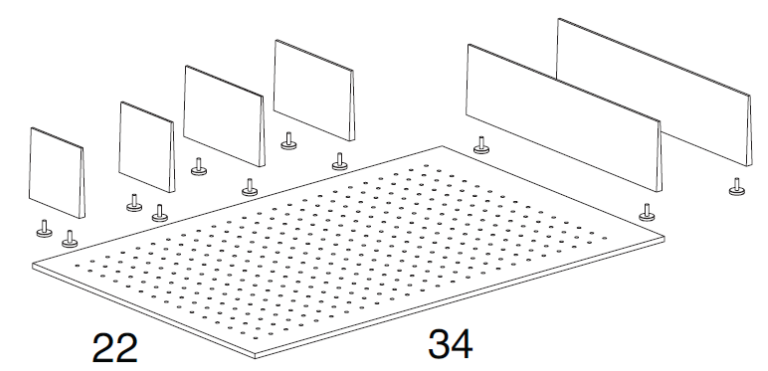

One LED Starter Kit has the following features:

- Supply lights for up to 16 linear feet of wall cabinets
- Have two separate groupings of drivers (see example section)
- Wall switched

Item Code: LEDLSKIT
List Price: 805

ITEM IDENTIFIER	ITEM DESCRIPTION	FUNCTION	# of pieces in 1 Pack	# of packs in KIT
1	LED2068 12V/9.6W/M 30K/CR190/5M	16 ft of Ribbon Tape Light in a roll	1	1
2	LOOX5 DRIVER 100-240V/12V/60W/PFC	Driver to power lights with power cord	1	2
3	LOOX5 6-WAY DISTR W SWITCH 12V	Port for accepting up to 6 light lead wires (plugs in to driver)	1	2
4	PROF F/LED SURF AL AN 2.5M W/MILK LENS	Aluminum track for housing Ribbon tape light	1	2
5	TAPE FOAM WHITE 1/2" X 3 1/16"	Tape for mounting aluminum profile to cabinets or molding	3	5
6	LOOX5 LEAD RIBBON 8MM/12V/2.0M	Wire that connects ribbon tape light and driver	1	5
7	LOOX5 C-LEAD RIBBON 8MM/12-24V/2.0M	Wire extension that connects two separate ribbon tape lights	1	2
8	LOOX5 EXTENSION LEAD 12V/2.0M	Extension lead wire for 6 way distributor to lights or driver	1	2
9	END CAP F/PROF 833.72.861/.833 PL SILV	Plastic piece on end of aluminum profile	2	5
10	LOOX5 CRN.CONN. RIBBON 8MM/12-24V	Joins 2 ribbon strip lights at a 90 degree angle	10	1
11	LOOX5 CLIP CONN. RIBBON 8MM/12-24V	Couples and joins two ribbon tape lights for additional length	10	1

DDOKD - TRIM TO FIT
180 + 190 - SPLIT BETWEEN 160'S

- 200 - CAULK (2)
- 210 - TUKIT (2)
- 220 - SSM3/4 (4)
- 230 - LEDLSKIT (3)
- 240 - SLAKIT (4)