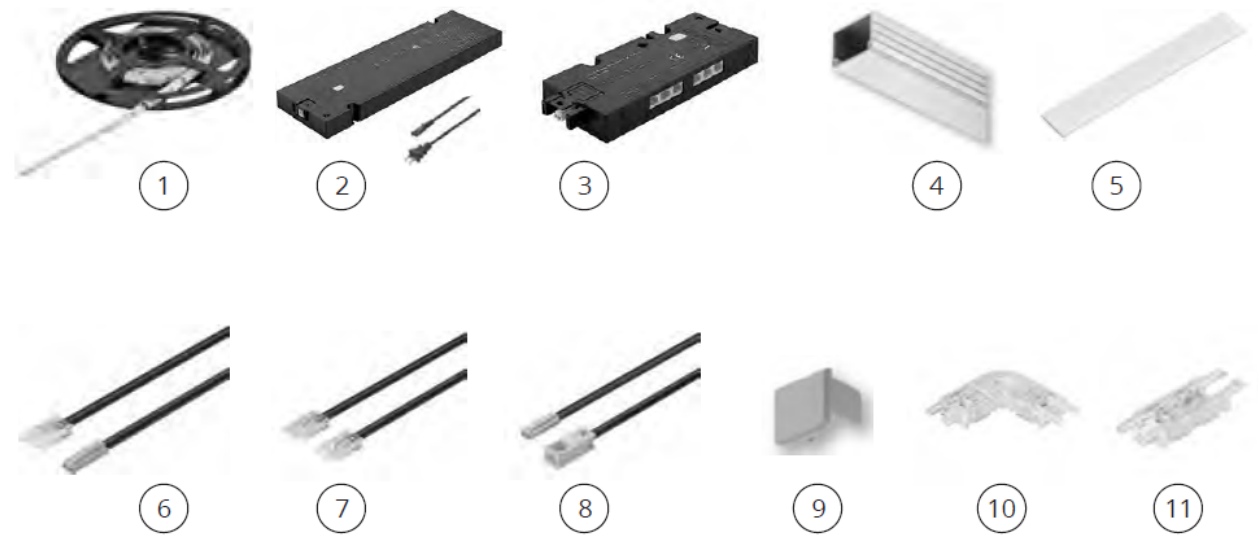

One LED Starter Kit has the following features:

- Supply lights for up to 16 linear feet of wall cabinets
- Have two separate groupings of drivers (see example section)
- Wall switched

Item Code: LEDLSKIT
List Price: 805

ITEM IDENTIFIER	ITEM DESCRIPTION	FUNCTION	# of pieces in 1 Pack	# of packs in KIT
1	LED2068 12V/9.6W/M 30K/CR190/5M	16 ft of Ribbon Tape Light in a roll	1	1
2	LOOX5 DRIVER 100-240V/12V/60W/PFC	Driver to power lights with power cord	1	2
3	LOOX5 6-WAY DISTR W SWITCH 12V	Port for accepting up to 6 light lead wires (plugs in to driver)	1	2
4	PROF F/LED SURF AL AN 2.5M W/MILK LENS	Aluminum track for housing Ribbon tape light	1	2
5	TAPE FOAM WHITE 1/2" X 3 1/16"	Tape for mounting aluminum profile to cabinets or molding	3	5
6	LOOX5 LEAD RIBBON 8MM/12V/2.0M	Wire that connects ribbon tape light and driver	1	5
7	LOOX5 C-LEAD RIBBON 8MM/12-24V/2.0M	Wire extension that connects two separate ribbon tape lights	1	2
8	LOOX5 EXTENSION LEAD 12V/2.0M	Extension lead wire for 6 way distributor to lights or driver	1	2
9	END CAP F/PROF 833.72.861/.833 PL SILV	Plastic piece on end of aluminum profile	2	5
10	LOOX5 CRN.CONN. RIBBON 8MM/12-24V	Joins 2 ribbon strip lights at a 90 degree angle	10	1
11	LOOX5 CLIP CONN. RIBBON 8MM/12-24V	Couples and joins two ribbon tape lights for additional length	10	1

DDOKD - TRIM TO FIT
180 + 190 - SPLIT BETWEEN 160'S

- 200 - CAULK (2)
- 210 - TUKIT (2)
- 220 - SSM3/4 (4)
- 230 - LEDLSKIT (3)
- 240 - SLAKIT (4)