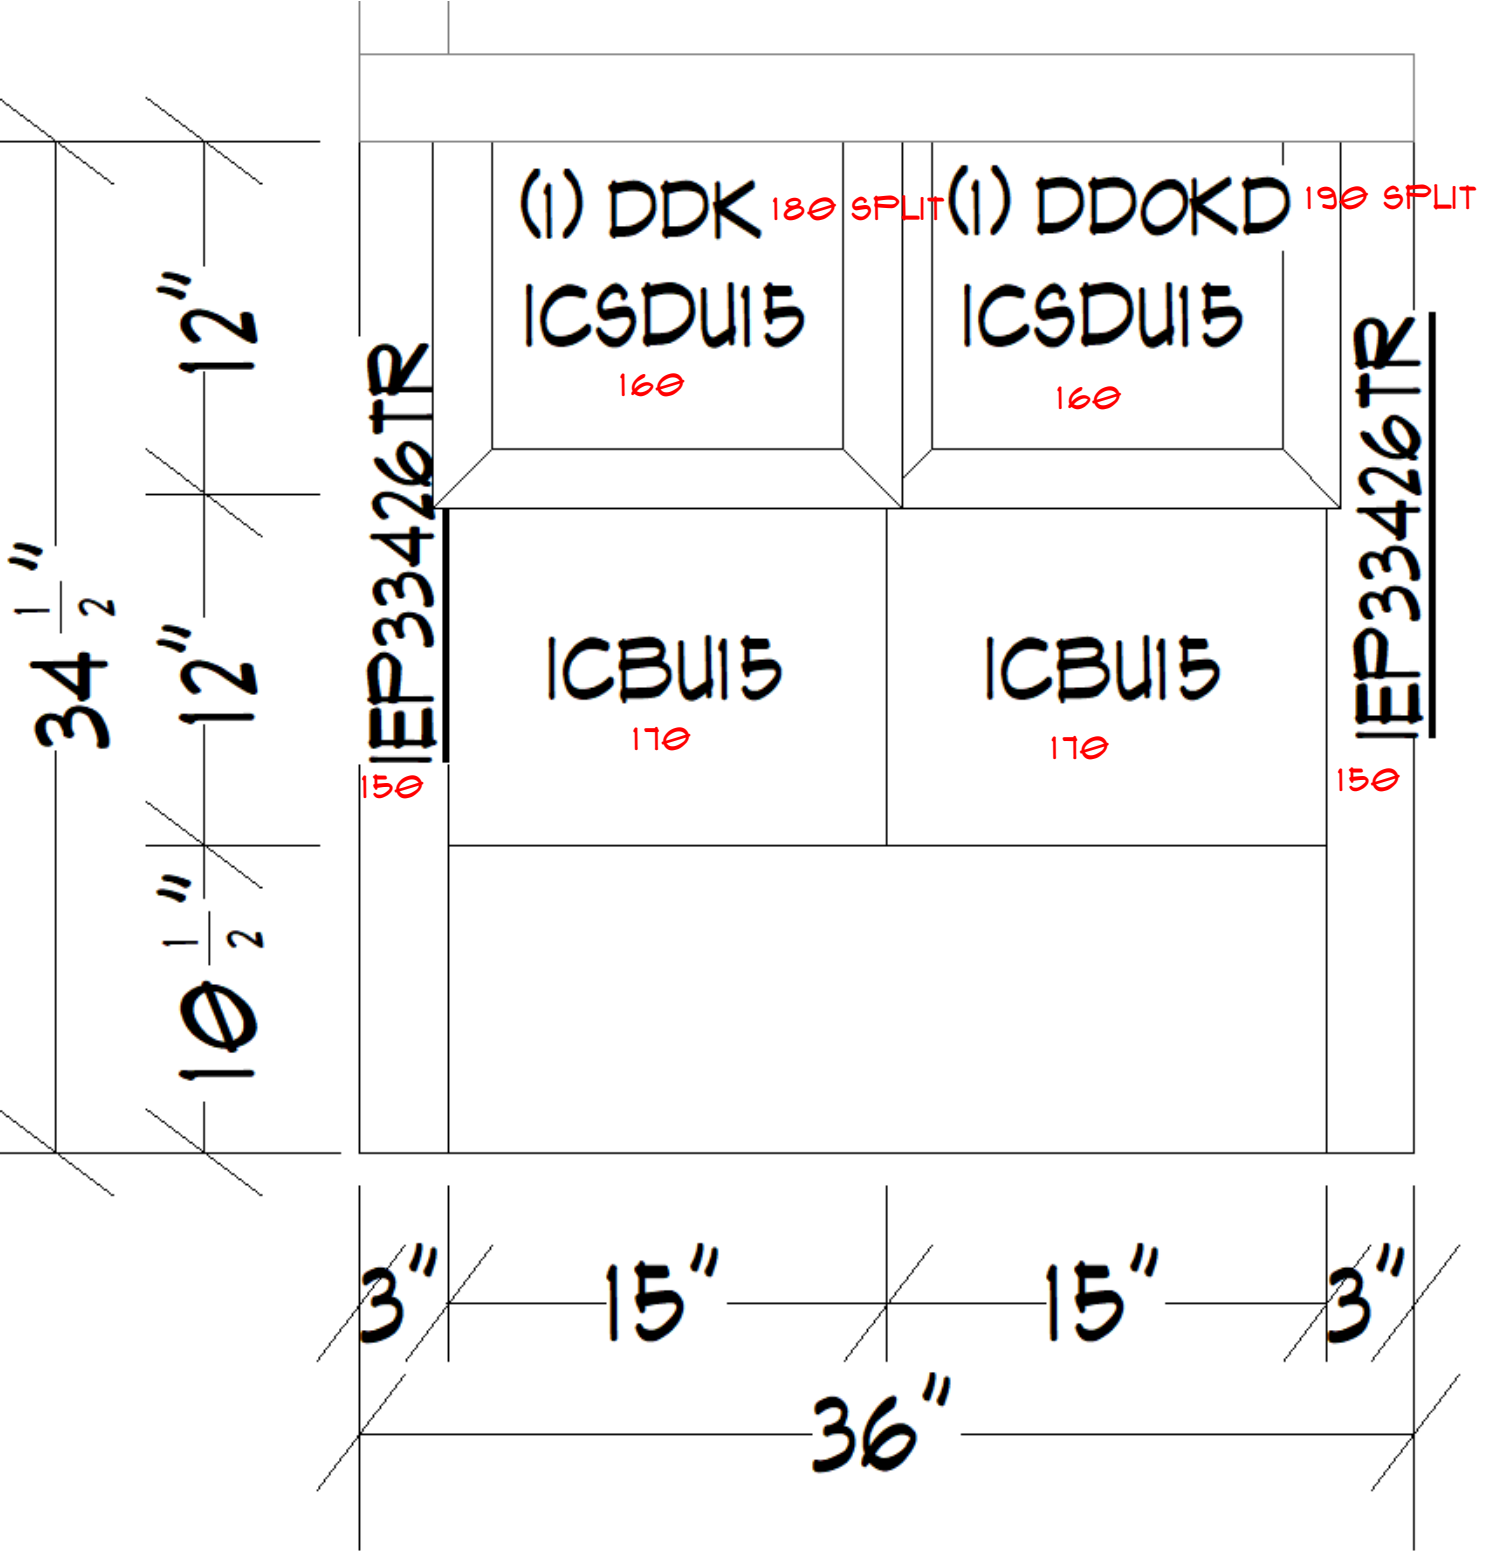

One LED Starter Kit has the following features:

- Supply lights for up to 16 linear feet of wall cabinets
- Have two separate groupings of drivers (see example section)
- Wall switched

Item Code: LEDLSKIT
List Price: 805

ITEM IDENTIFIER	ITEM DESCRIPTION	FUNCTION	# of pieces in 1 Pack	# of packs in KIT
1	LED2068 12V/9.6W/M 30K/CR190/5M	16 ft of Ribbon Tape Light in a roll	1	1
2	LOOX5 DRIVER 100-240V/12V/60W/PFC	Driver to power lights with power cord	1	2
3	LOOX5 6-WAY DISTR W SWITCH 12V	Port for accepting up to 6 light lead wires (plugs in to driver)	1	2
4	PROF F/LED SURF AL AN 2.5M W/MILK LENS	Aluminum track for housing Ribbon tape light	1	2
5	TAPE FOAM WHITE 1/2" X 3 1/16"	Tape for mounting aluminum profile to cabinets or molding	3	5
6	LOOX5 LEAD RIBBON 8MM/12V/2.0M	Wire that connects ribbon tape light and driver	1	5
7	LOOX5 C-LEAD RIBBON 8MM/12-24V/2.0M	Wire extension that connects two separate ribbon tape lights	1	2
8	LOOX5 EXTENSION LEAD 12V/2.0M	Extension lead wire for 6 way distributor to lights or driver	1	2
9	END CAP F/PROF 833.72.861/.833 PL SILV	Plastic piece on end of aluminum profile	2	5
10	LOOX5 CRN.CONN. RIBBON 8MM/12-24V	Joins 2 ribbon strip lights at a 90 degree angle	10	1
11	LOOX5 CLIP CONN. RIBBON 8MM/12-24V	Couples and joins two ribbon tape lights for additional length	10	1

DDOKD - TRIM TO FIT
180 + 190 - SPLIT BETWEEN 160'S

- 200 - CAULK (2)
- 210 - TUKIT (2)
- 220 - SSM3/4 (4)
- 230 - LEDLSKIT (3)
- 240 - SLAKIT (4)

Note: This drawing is an artistic interpretation of the design. It is not meant to be an exact rendition and should not be taken as such.