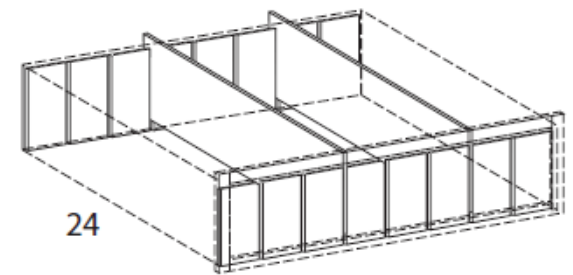

3/4REP32108VL
(1) EADD624KIT 430
(1) ROS 3.5\" 440
(1) ROS 5\" 450
(1) DDK 460

DDK 460

SSSKI2424-5 470