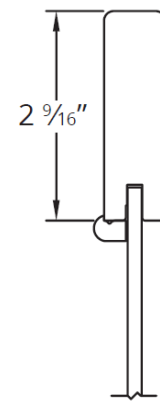

LEXINGTON CHERRY

Detail