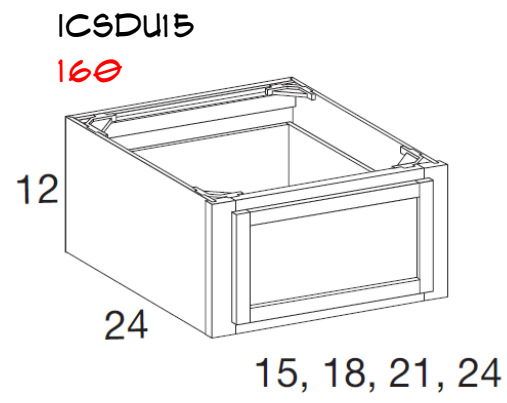

One LED Starter Kit has the following features:

- Supply lights for up to 16 linear feet of wall cabinets
- Have two separate groupings of drivers (see example section)
- Wall switched

Item Code: LEDLSKIT
List Price: 805

ITEM IDENTIFIER	ITEM DESCRIPTION	FUNCTION	# of pieces in 1 Pack	# of packs in KIT
1	LED2068 12V/9.6W/M 30K/CR190/5M	16 ft of Ribbon Tape Light in a roll	1	1
2	LOOX5 DRIVER 100-240V/12V/60W/PFC	Driver to power lights with power cord	1	2
3	LOOX5 6-WAY DISTR W SWITCH 12V	Port for accepting up to 6 light lead wires (plugs in to driver)	1	2
4	PROF F/LED SURF AL AN 2.5M W/MILK LENS	Aluminum track for housing Ribbon tape light	1	2
5	TAPE FOAM WHITE 1/2" X 3 1/16"	Tape for mounting aluminum profile to cabinets or molding	3	5
6	LOOX5 LEAD RIBBON 8MM/12V/2.0M	Wire that connects ribbon tape light and driver	1	5
7	LOOX5 C-LEAD RIBBON 8MM/12-24V/2.0M	Wire extension that connects two separate ribbon tape lights	1	2
8	LOOX5 EXTENSION LEAD 12V/2.0M	Extension lead wire for 6 way distributor to lights or driver	1	2
9	END CAP F/PROF 833.72.861/.833 PL SILV	Plastic piece on end of aluminum profile	2	5
10	LOOX5 CRN.CONN. RIBBON 8MM/12-24V	Joins 2 ribbon strip lights at a 90 degree angle	10	1
11	LOOX5 CLIP CONN. RIBBON 8MM/12-24V	Couples and joins two ribbon tape lights for additional length	10	1

DDOKD - TRIM TO FIT
180 + 190 - SPLIT BETWEEN 160'S

- 200 - CAULK (2)
- 210 - TUKIT (2)
- 220 - SSM3/4 (4)
- 230 - LEDLSKIT (3)
- 240 - SLAKIT (4)

Note: This drawing is an artistic interpretation of the design. It is not meant to be an exact rendition and should not be taken as such.