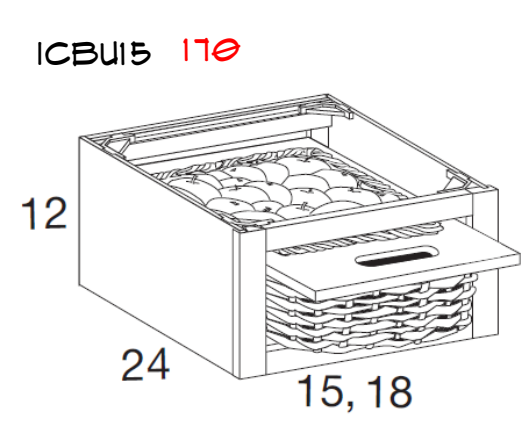

One LED Starter Kit has the following features:

- Supply lights for up to 16 linear feet of wall cabinets
- Have two separate groupings of drivers (see example section)
- Wall switched

Item Code: LEDLSKIT
List Price: 805

ITEM IDENTIFIER	ITEM DESCRIPTION	FUNCTION	# of pieces in 1 Pack	# of packs in KIT
1	LED2068 12V/9.6W/M 30K/CR190/5M	16 ft of Ribbon Tape Light in a roll	1	1
2	LOOX5 DRIVER 100-240V/12V/60W/PFC	Driver to power lights with power cord	1	2
3	LOOX5 6-WAY DISTR W SWITCH 12V	Port for accepting up to 6 light lead wires (plugs in to driver)	1	2
4	PROF F/LED SURF AL AN 2.5M W/MILK LENS	Aluminum track for housing Ribbon tape light	1	2
5	TAPE FOAM WHITE 1/2" X 3 1/16"	Tape for mounting aluminum profile to cabinets or molding	3	5
6	LOOX5 LEAD RIBBON 8MM/12V/2.0M	Wire that connects ribbon tape light and driver	1	5
7	LOOX5 C-LEAD RIBBON 8MM/12-24V/2.0M	Wire extension that connects two separate ribbon tape lights	1	2
8	LOOX5 EXTENSION LEAD 12V/2.0M	Extension lead wire for 6 way distributor to lights or driver	1	2
9	END CAP F/PROF 833.72.861/.833 PL SILV	Plastic piece on end of aluminum profile	2	5
10	LOOX5 CRN.CONN. RIBBON 8MM/12-24V	Joins 2 ribbon strip lights at a 90 degree angle	10	1
11	LOOX5 CLIP CONN. RIBBON 8MM/12-24V	Couples and joins two ribbon tape lights for additional length	10	1

DDOKD - TRIM TO FIT
180 + 190 - SPLIT BETWEEN 160'S

- 200 - CAULK (2)
- 210 - TUKIT (2)
- 220 - SSM3/4 (4)
- 230 - LEDLSKIT (3)
- 240 - SLAKIT (4)

Note: This drawing is an artistic interpretation of the design. It is not meant to be an exact rendition and should not be taken as such.