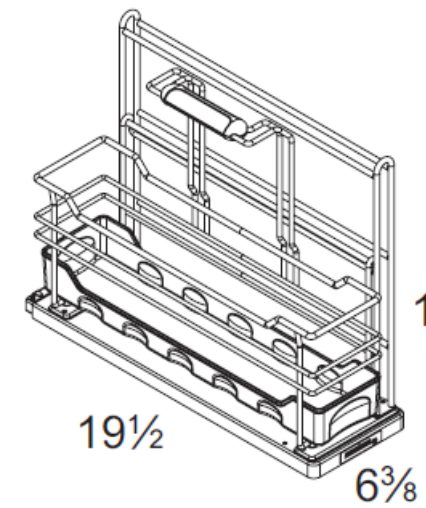

USWB 340

SUSSCP 350

CKBI9 370

3/4REP32108VL
(1) EADD624KIT 430
(1) ROS 3.5\" 440
(1) ROS 5\" 450
(1) DDK 460

DDK 460

SSSKI2424-5 470

D6PO24 480

LEX CHERRY SUEDE:
490 - BTSM3/4-8.5 (3)
500 - SSM3/4 (4)
510 - TUKIT (2)
520 - CAULK (2)

Note: This drawing is an artistic interpretation of the design. It is not meant to be an exact rendition and should not be taken as such.
Set 1 KBIS23 WBC 09.19.22 NTS