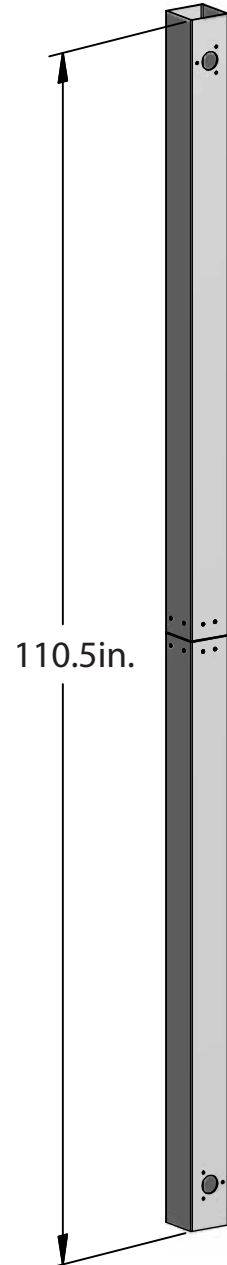

Vinyl Double Gate Kit

SPEC DRAWINGS

Vinyl Jig

Drop Rod