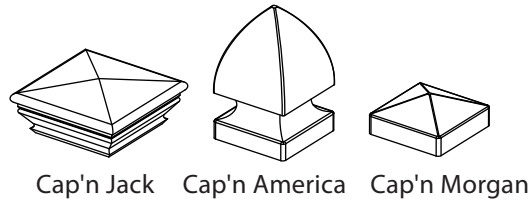

BOX CONTENTS

Simple Simon Vinyl Fence

Each Fence Panel Box Includes:

- 3.5in. Stainless Steel Screws (4)
- Rails (2)

Sold Separately:

- Posts
- WamBam Anchors (Small)
- Post Caps (3 options)

Even Steven Vinyl Fence

Each Fence Panel Box Includes:

- 3.5in. Stainless Steel Screws (6)
- Rails (3)

Sold Separately:

- Posts
- WamBam Anchors (Small)
- Post Caps (3 options)