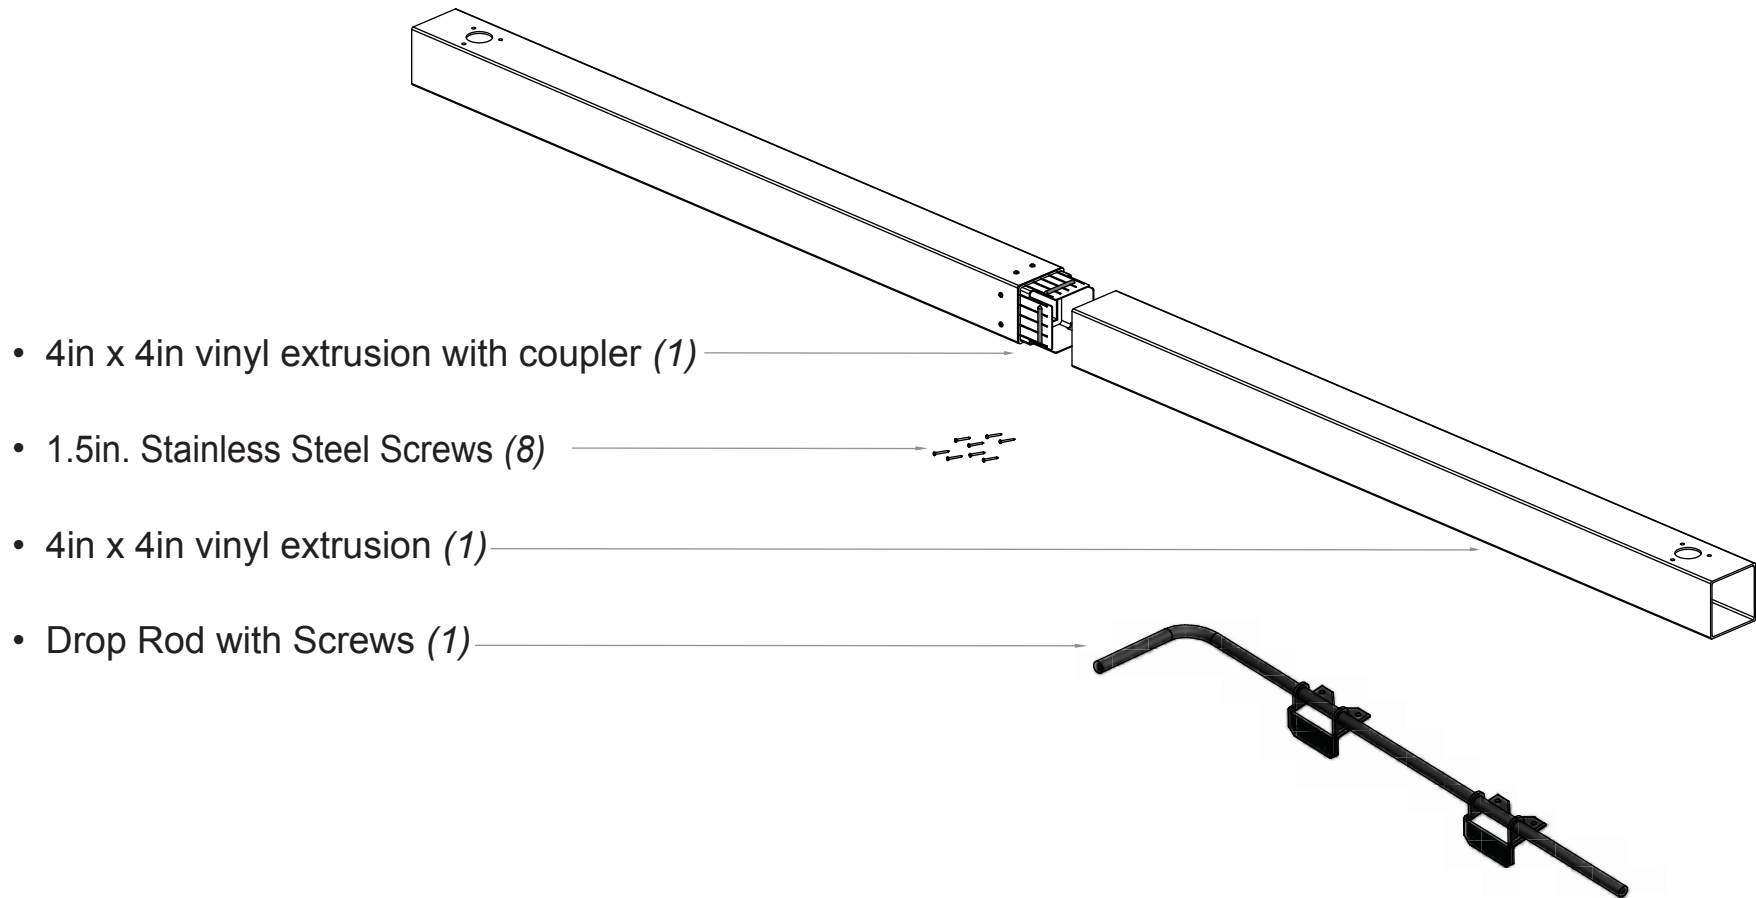

Vinyl Double Gate Kit

BOX CONTENTS

! Please note that this shows the box contents for the double gate kit only. The drop rod is also sold separately (item MS29999), and that box includes only the drop rod and screws.