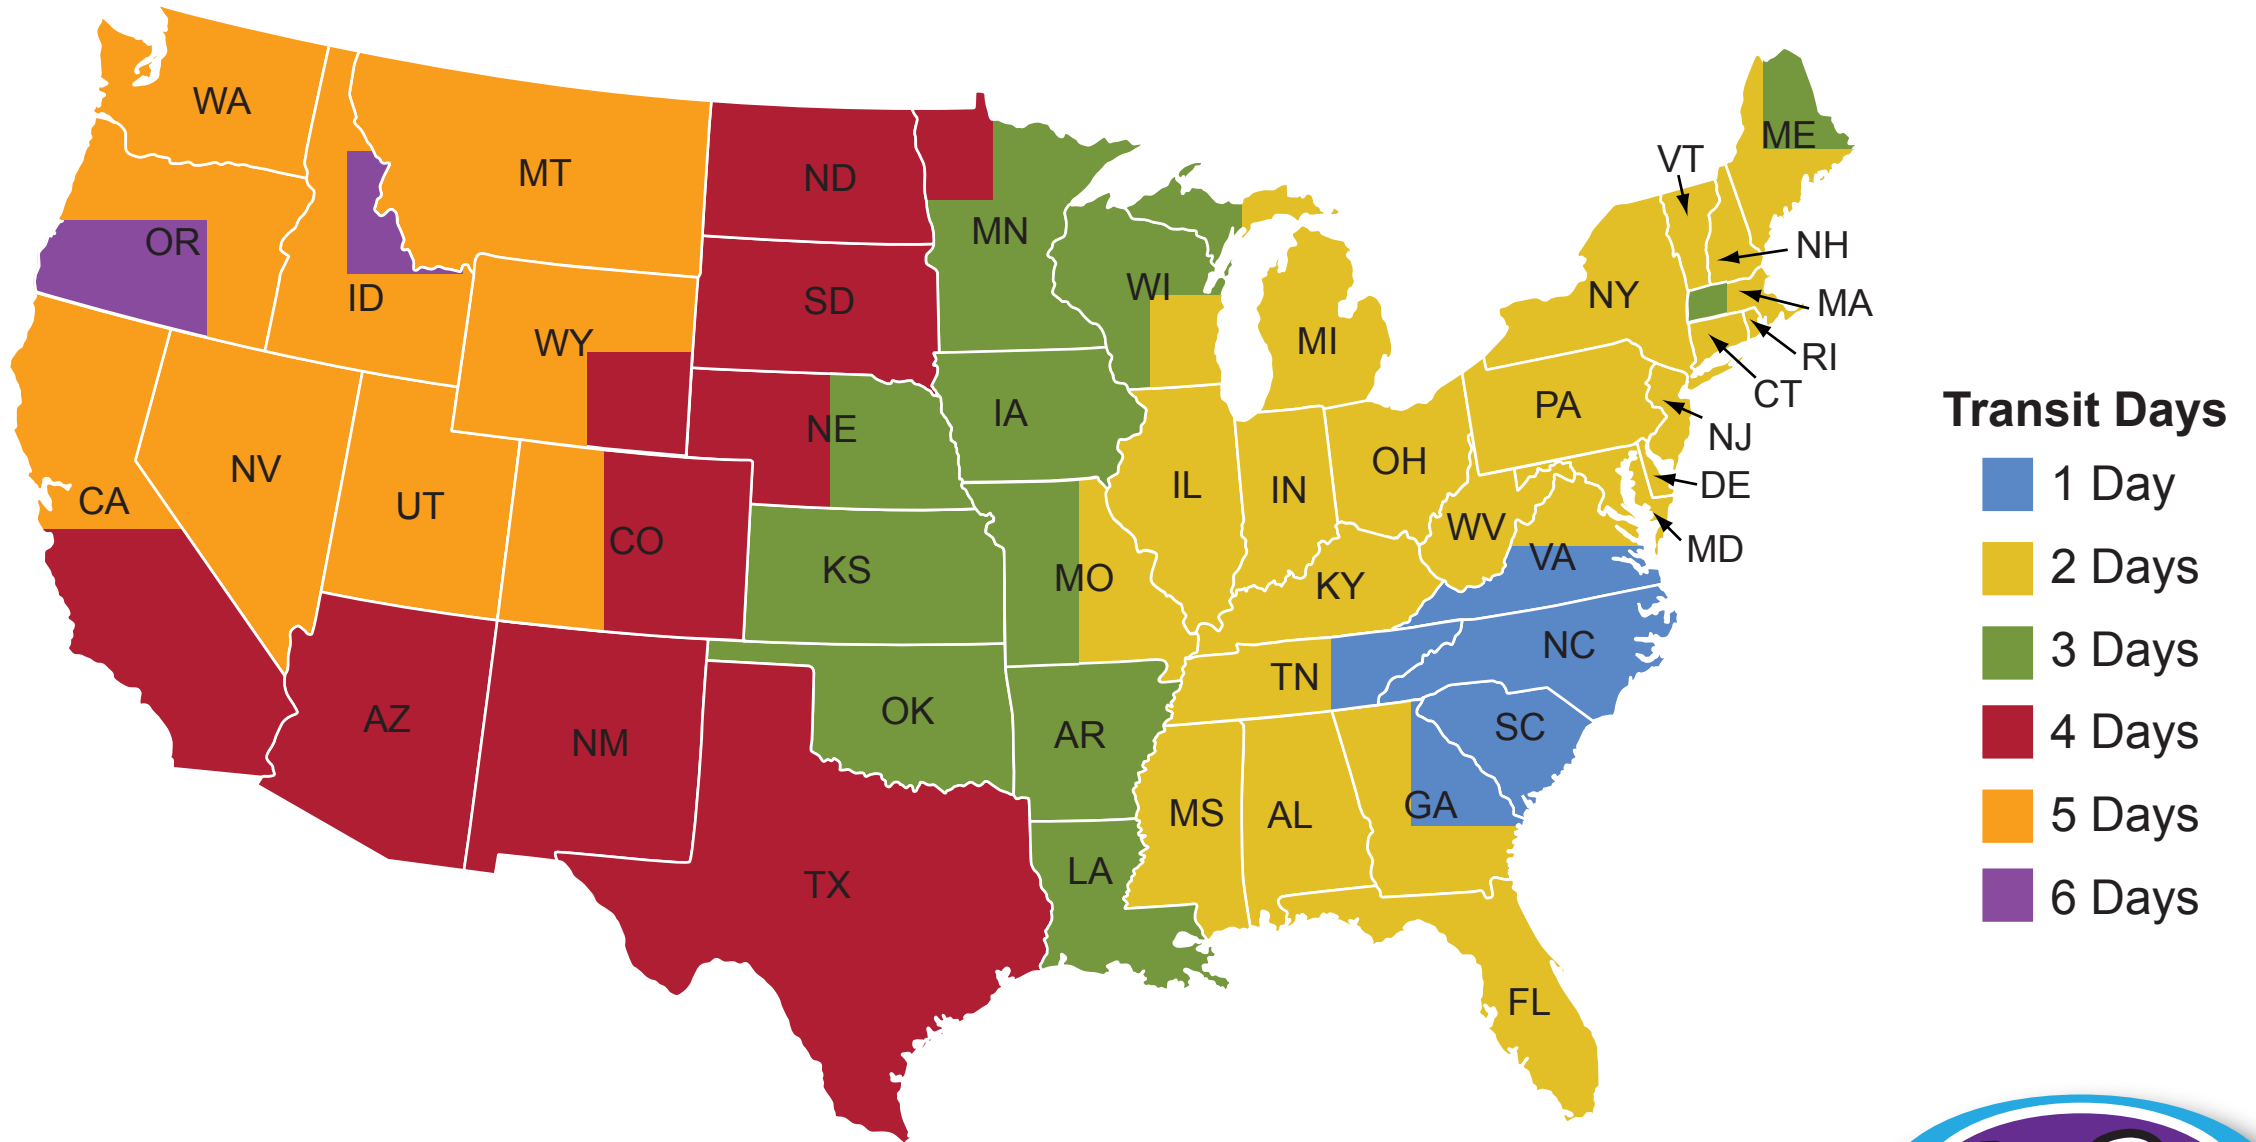

# UPS Transit Times

Please note that this is a general overview and not a guarantee. For more accuracy, please visit [https://wwwapps.ups.com/ctc/request?loc=en\\_US&WT.svl=PNRO\\_L1](https://wwwapps.ups.com/ctc/request?loc=en_US&WT.svl=PNRO_L1)