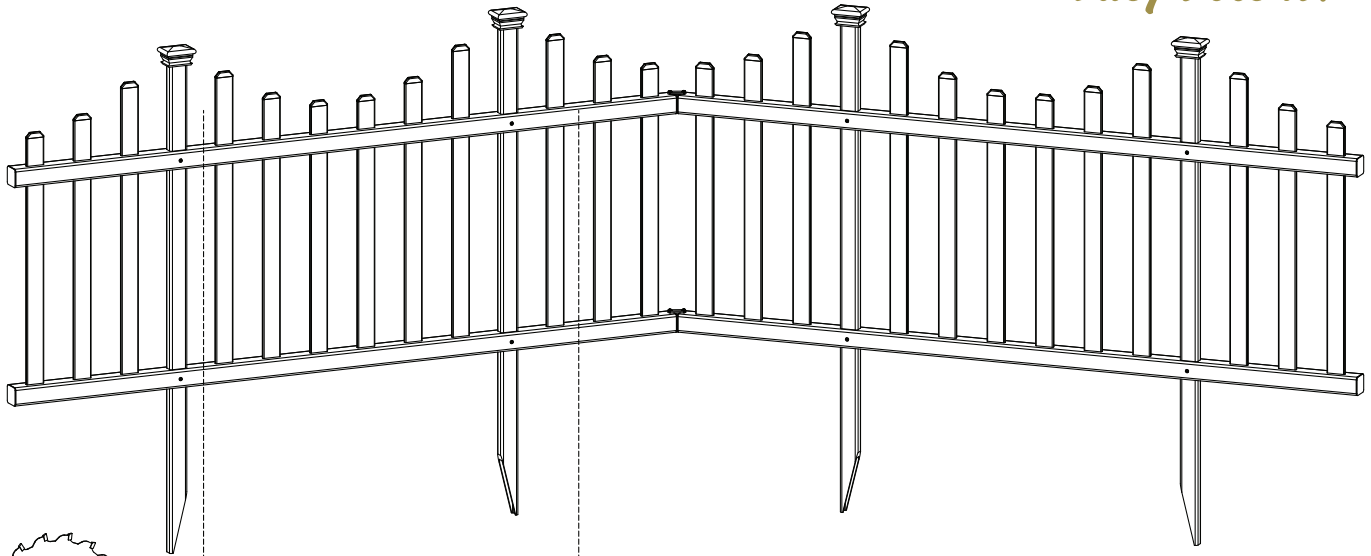

## LINE SPECS

# Madison Vinyl Picket Fence Kit 2-Pack (30"H x 58"W)

# ZIPPITY

*Easy Does It!*

This fence can easily be trimmed down horizontally to fit your custom space. Use a fine toothed circular saw or hack saw.