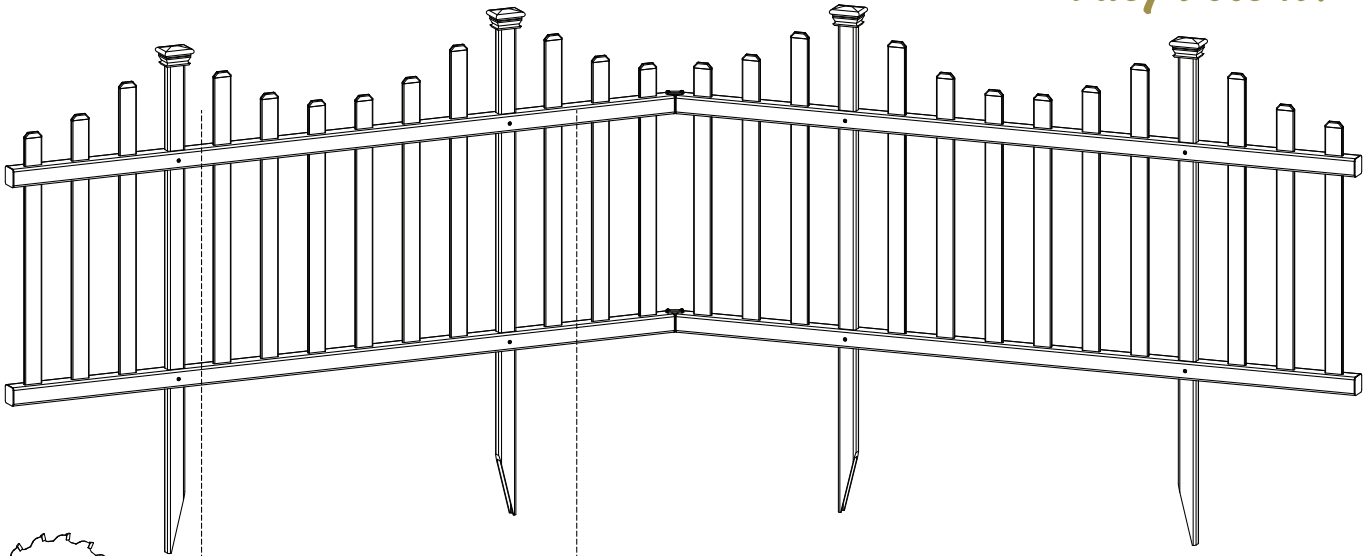

## LINE SPECS

# Madison Vinyl Picket Fence Kit 2-Pack (30in Tall x 56<sup>1/2</sup>in Wide)

# ZIPPITY

*Easy Does It!*

This fence can easily be trimmed down horizontally to fit your custom space. Use a fine toothed circular saw or hack saw.