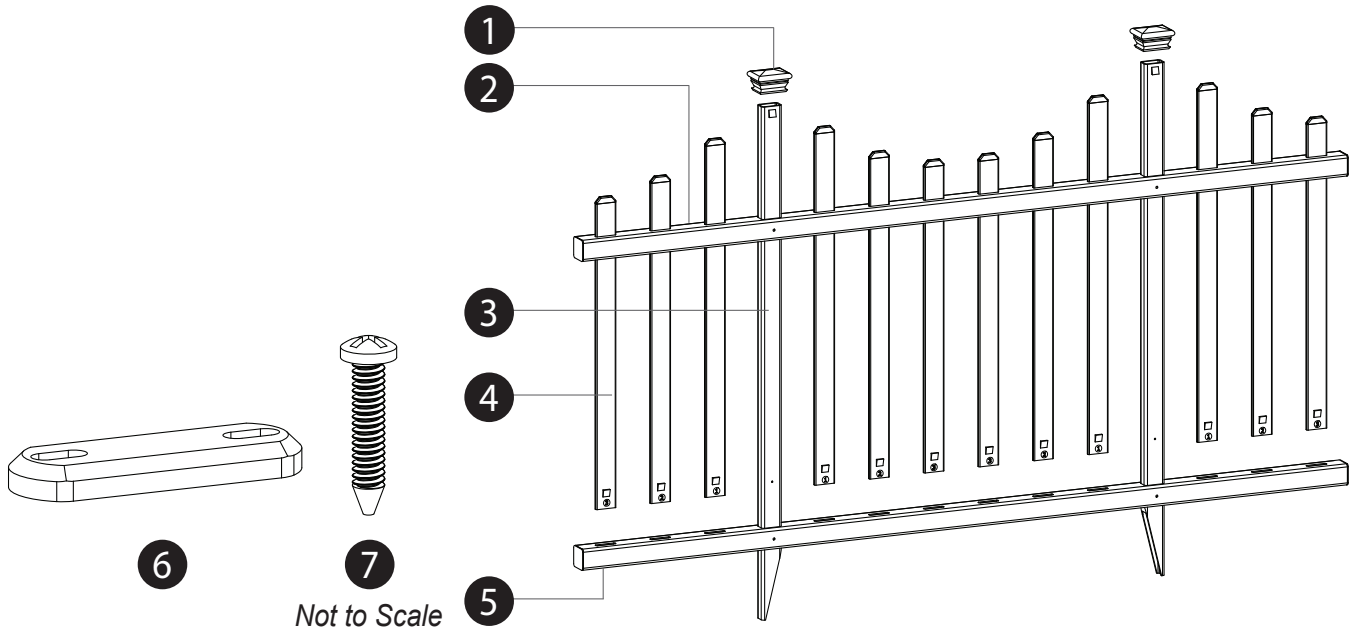

BOX CONTENTS

Madison Vinyl Picket Fence Kit 2-Pack (30" H x 58" W)

What's Included:

1. Post Caps (4)
2. Top Rail (2) - 1½" x 1½" x 56½"
3. Posts (4) - 7/8" x 1½" x 39½"
4. Pickets (24) - 1 - ¼" x 1½" x 25 1/8"
2 - ¼" x 1½" x 23"
3 - ¼" x 1½" x 21 7/8"
5. Bottom Rail (2) - 1½" x 1½" x 56½"
6. Joiner Clips (4)
7. 3/4" Self-Auguring Stainless Steel Screw (24)

General Information:

- Read Instructions through carefully before beginning assembly.
- When assembling components, place on a non-abrasive surface (i.e. shipping box) to avoid scratching.
- We recommend an area approx 5'x 8' for unobstructed assembling.
- You should not need to use excessive force when assembling components.