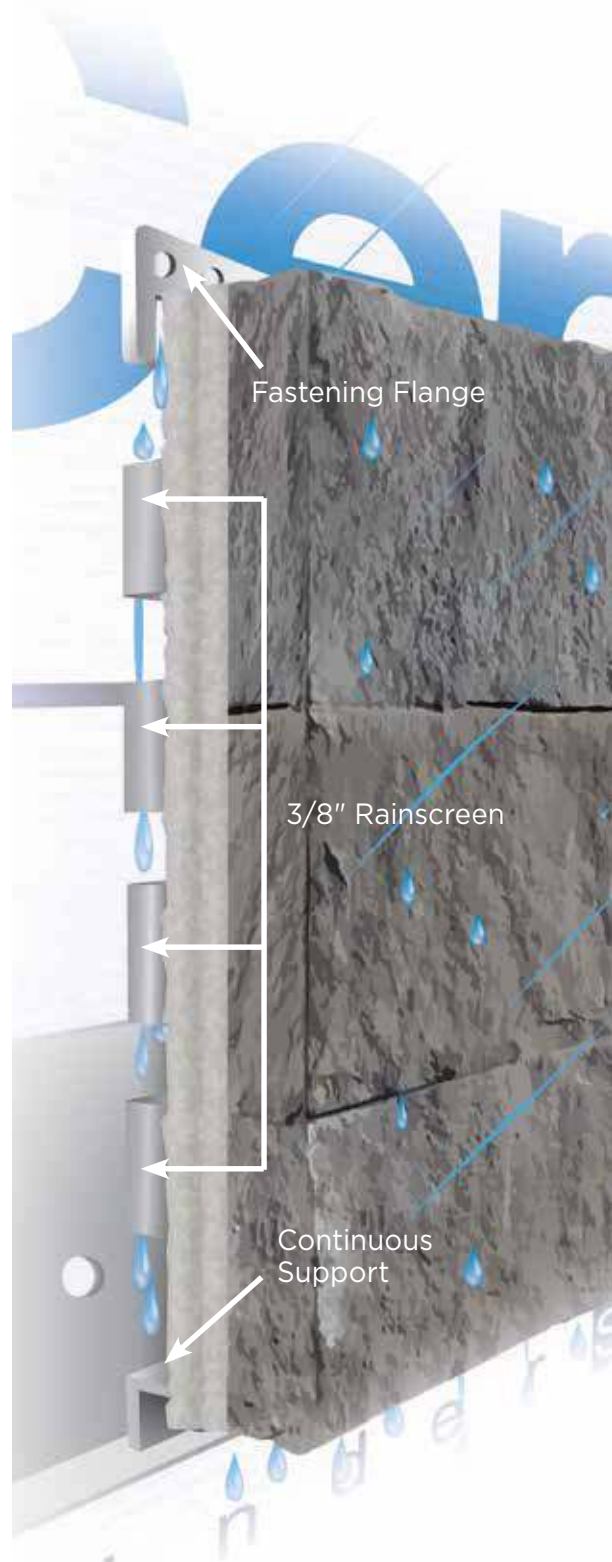

Moisture management to protect your home

3/8" Rainscreen

STONEfaçade features the industry's only **fully-integrated rainscreen**, providing additional structural support and ample drainage from top to bottom for outstanding moisture management and protection of your most important investment. Our rainscreen is designed to prevent potential structural damage and mold, a common occurrence when masonry products are installed without a well-defined drainage space.

Avoid moisture issues and unwanted call backs

STONEfaçade is the only product on the market that has a true integrated rainscreen. That's essential because moisture intrusion on the exterior wall is one of the leading reasons for wall assembly failure - and costly call backs. Our integrated rainscreen is designed to allow adequate airflow behind the panel. This promotes drying and helps eliminate potential moisture issues like mold and mildew within the wall cavity.