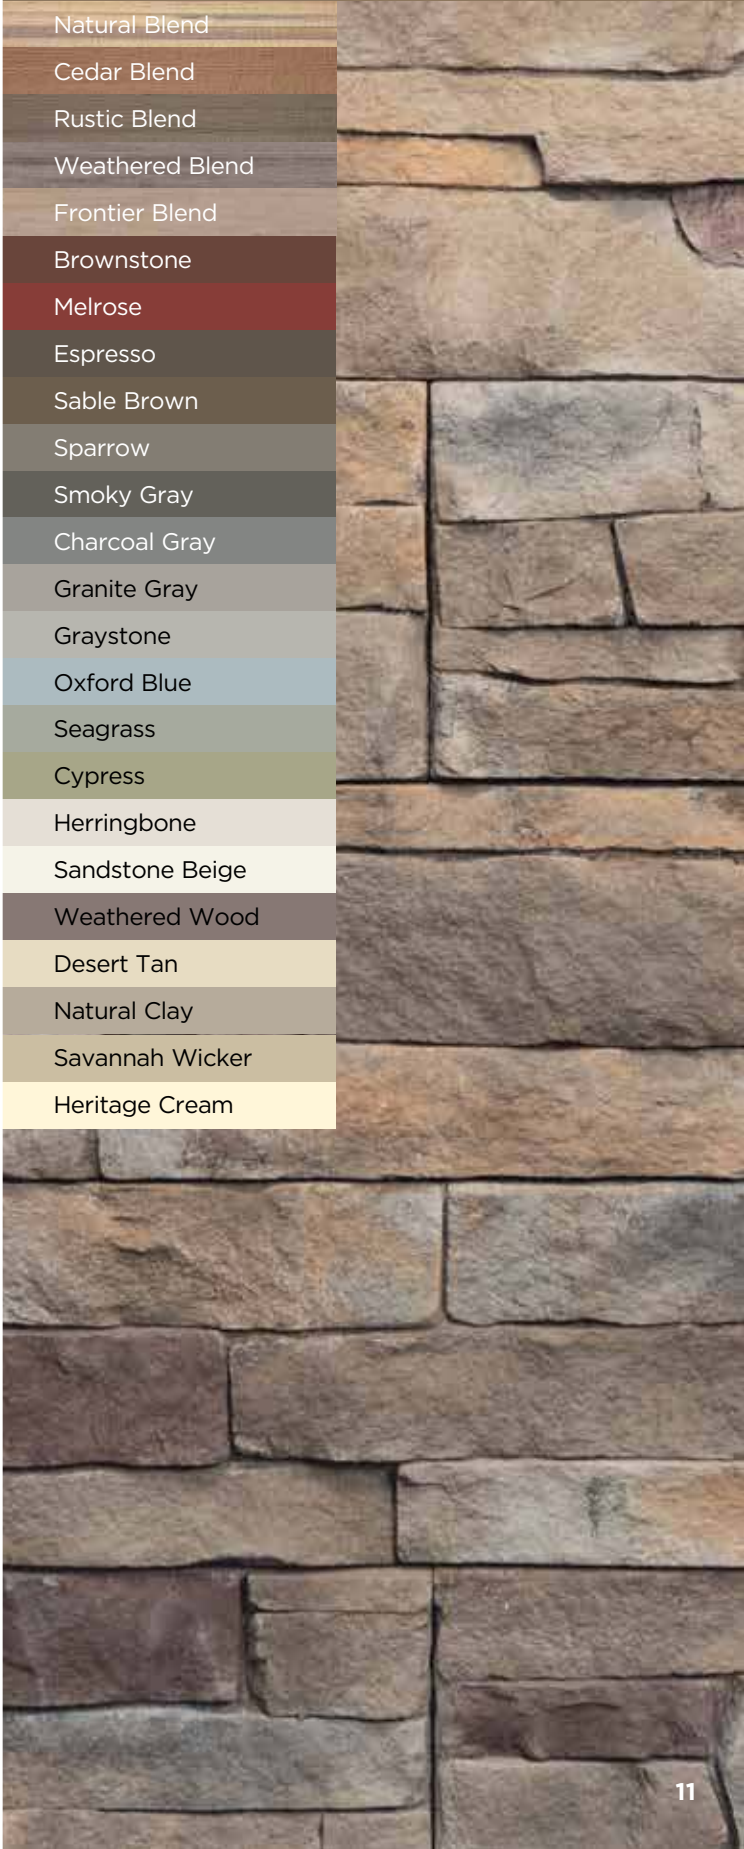

Natural Blend

Cedar Blend

Rustic Blend

Weathered Blend

Frontier Blend

Brownstone

Melrose

Espresso

Sable Brown

Sparrow

Smoky Gray

Charcoal Gray

Granite Gray

Graystone

Oxford Blue

Seagrass

Cypress

Herringbone

Sandstone Beige

Weathered Wood

Desert Tan

Natural Clay

Savannah Wicker

Heritage Cream