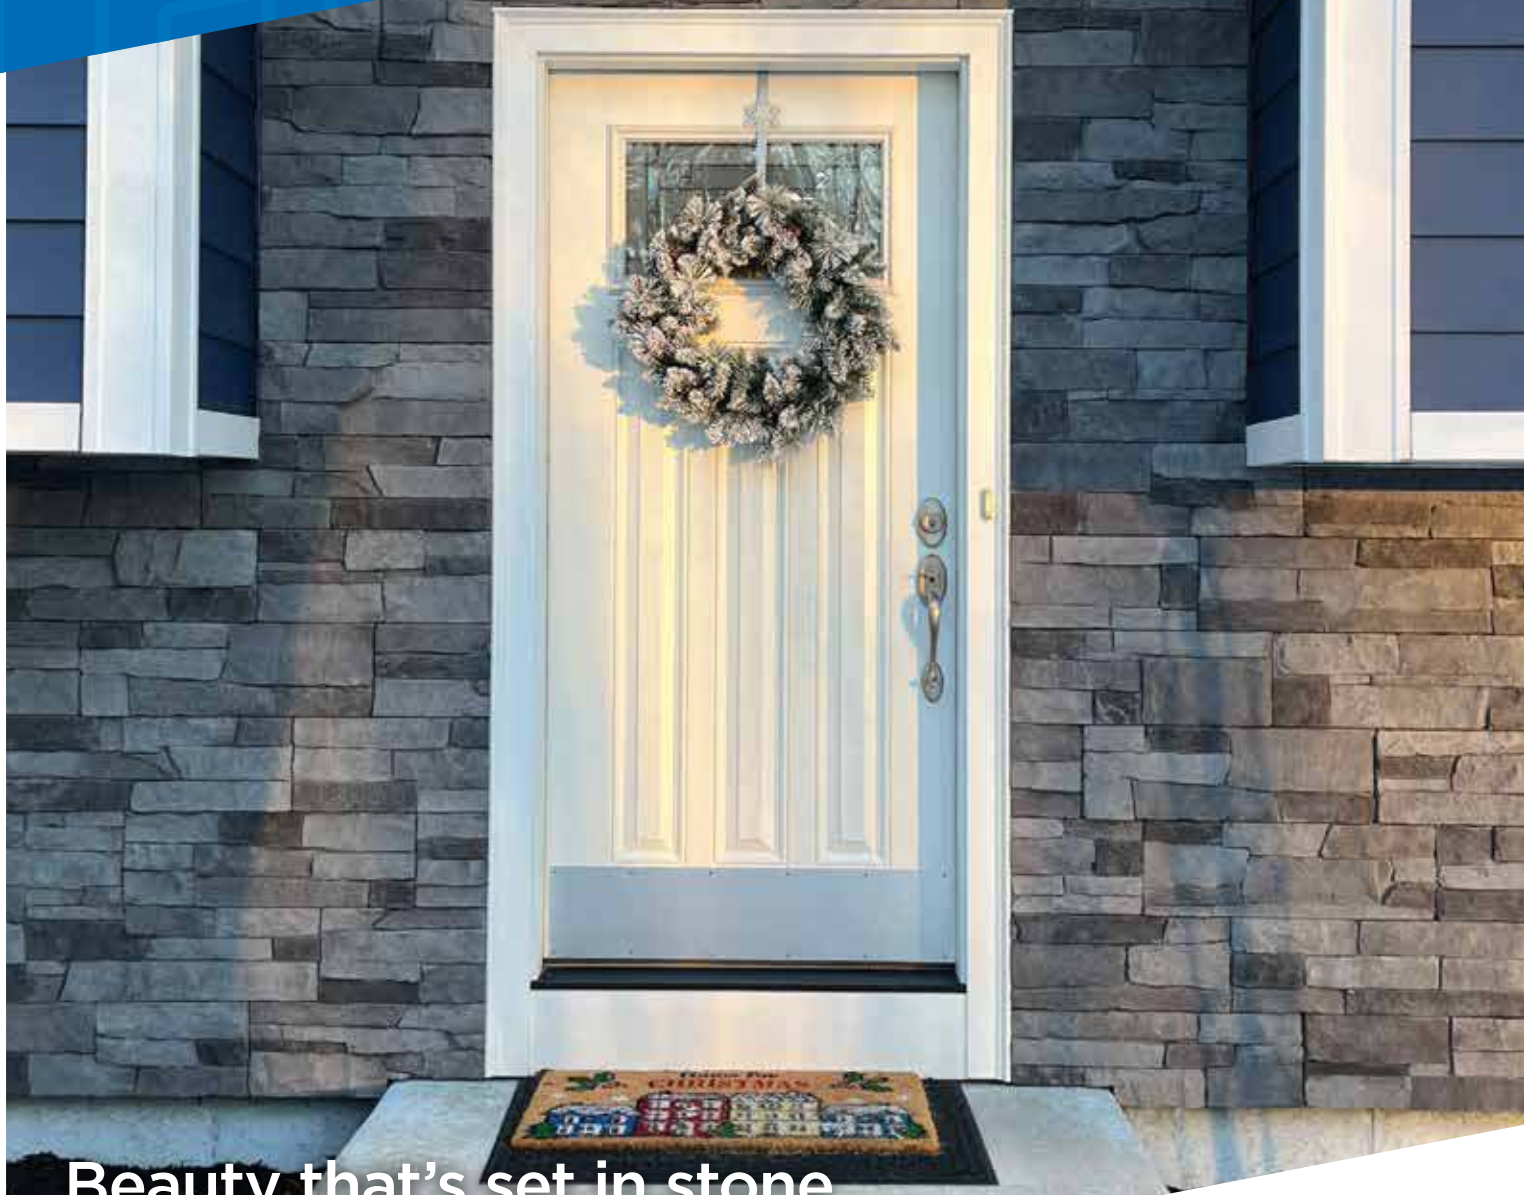

 certainteed
SAINT-GOBAIN

STONEfaçade®

Architectural Stone
Cladding System

Beauty that's set in stone

Turn your dream into reality

Nothing says “Welcome home” like the warm and inviting look of stone. Now you can take your home’s exterior to a new level with CertainTeed STONEfaçade, a manufactured architectural stone veneer that delivers the beauty and craftsmanship of natural stone in an affordable, durable, and easy-to-install panelized system.