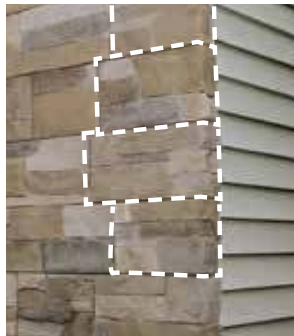

Cut time without cutting corners

STONEfaçade corner systems are a true differentiator, with pieces that actually wrap around the corner to provide a natural look and feel!

Corner systems are available in all colors in the product offering, and come in left and right corners of three lengths to eliminate the need for cutting lengths. The system's well-thought-out design staggers sizes, so there are no visual seams. STONEfaçade corner systems are also designed to provide a natural-looking return when transitioning to an alternative material.

Corner Installation Options

For single wall installation:

Alternate the corner widths, weaving them up the wall to avoid alignment of vertical seams.

For going around corners where both walls are stone:

Once level, fasten the two screws on the long return of the corner. Alternate both the corner widths and the walls that the long return is applied to, weaving them up the wall to avoid alignment of vertical seams.