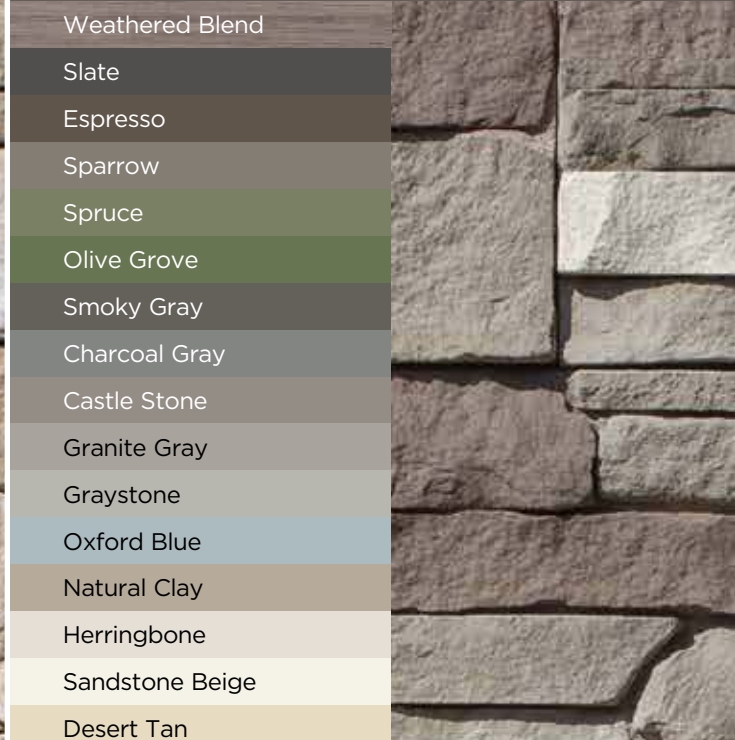

Oxford Blue

Seagrass

Weathered Wood

Natural Clay

Herringbone

Sandstone Beige

Desert Tan

Colonial White

Shenandoah Ridge

Featuring tones of brown, red, and soft natural grays, siding in rich hues or complementary gray shades pairs seamlessly with Shenandoah Ridge.

Weathered Blend

Slate

Espresso

Sparrow

Spruce

Olive Grove

Smoky Gray

Charcoal Gray

Castle Stone

Granite Gray

Graystone

Oxford Blue

Natural Clay

Herringbone

Sandstone Beige

Desert Tan

Colonial White

Complement your siding color

Explore vinyl siding and
STONEfaçade combinations to
create a look that's uniquely yours.

ColorView® makes it easy to visualize your home's exterior. Mix and match vinyl siding with STONEfaçade, try out colors and textures, and see your design come to life.