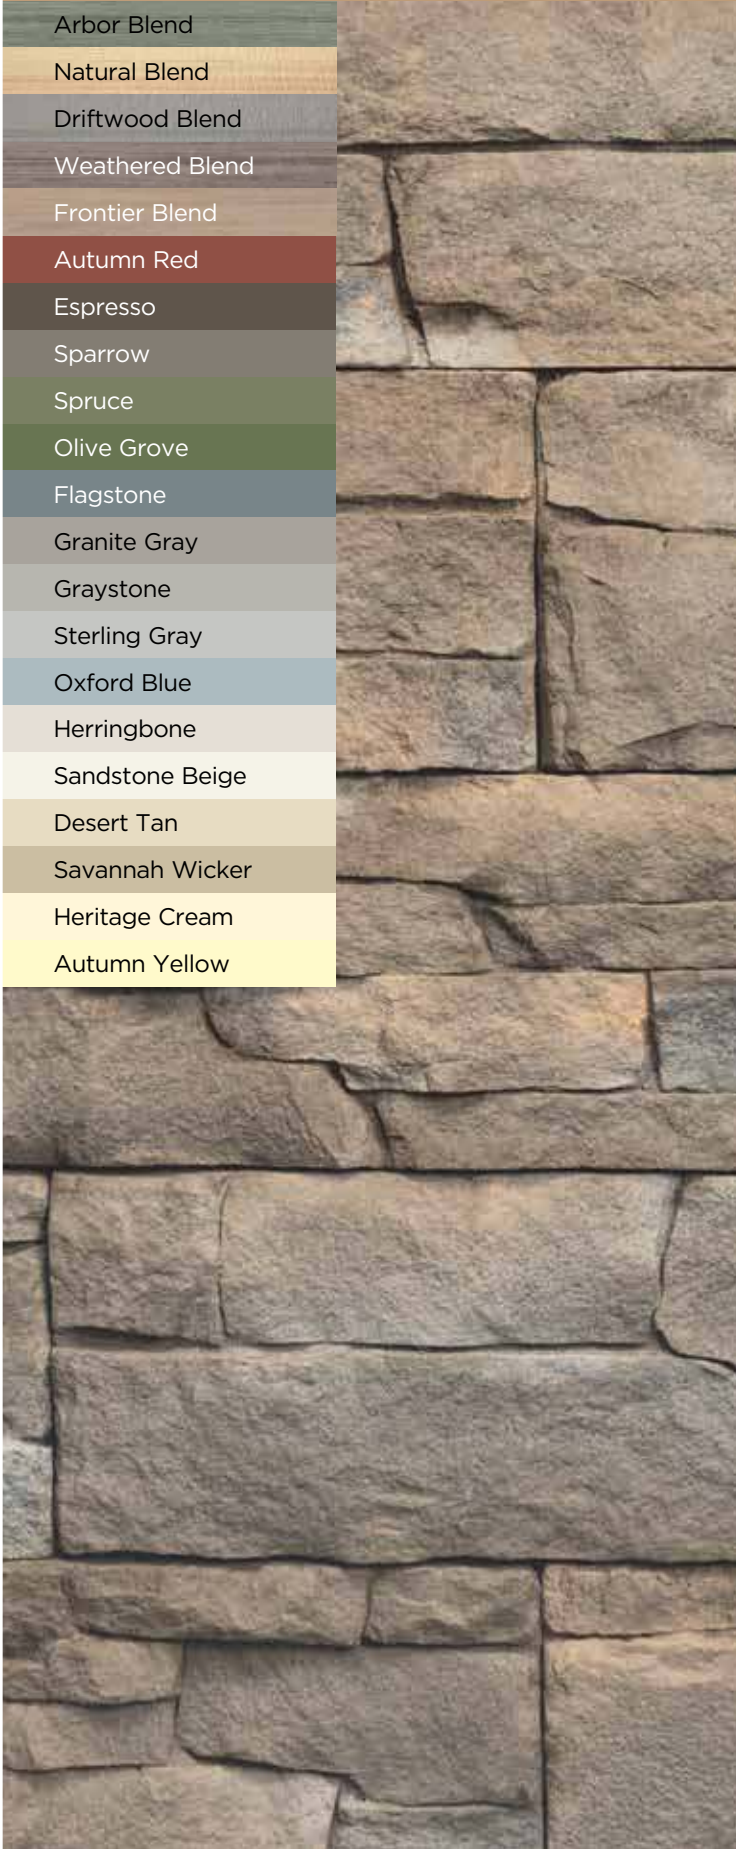

Pocono Autumn

With variegated tones of brown, orange and yellow, siding in warm shades or gray tones match well with Pocono Autumn.

Arbor Blend

Natural Blend

Driftwood Blend

Weathered Blend

Frontier Blend

Autumn Red

Espresso

Sparrow

Spruce

Olive Grove

Flagstone

Granite Gray

Graystone

Sterling Gray

Oxford Blue

Herringbone

Sandstone Beige

Desert Tan

Savannah Wicker

Heritage Cream

Autumn Yellow

Harbor Sunset

With stunning shades of brown and burgundy, siding in subtle shades of grays and browns are recommended for Harbor Sunset.