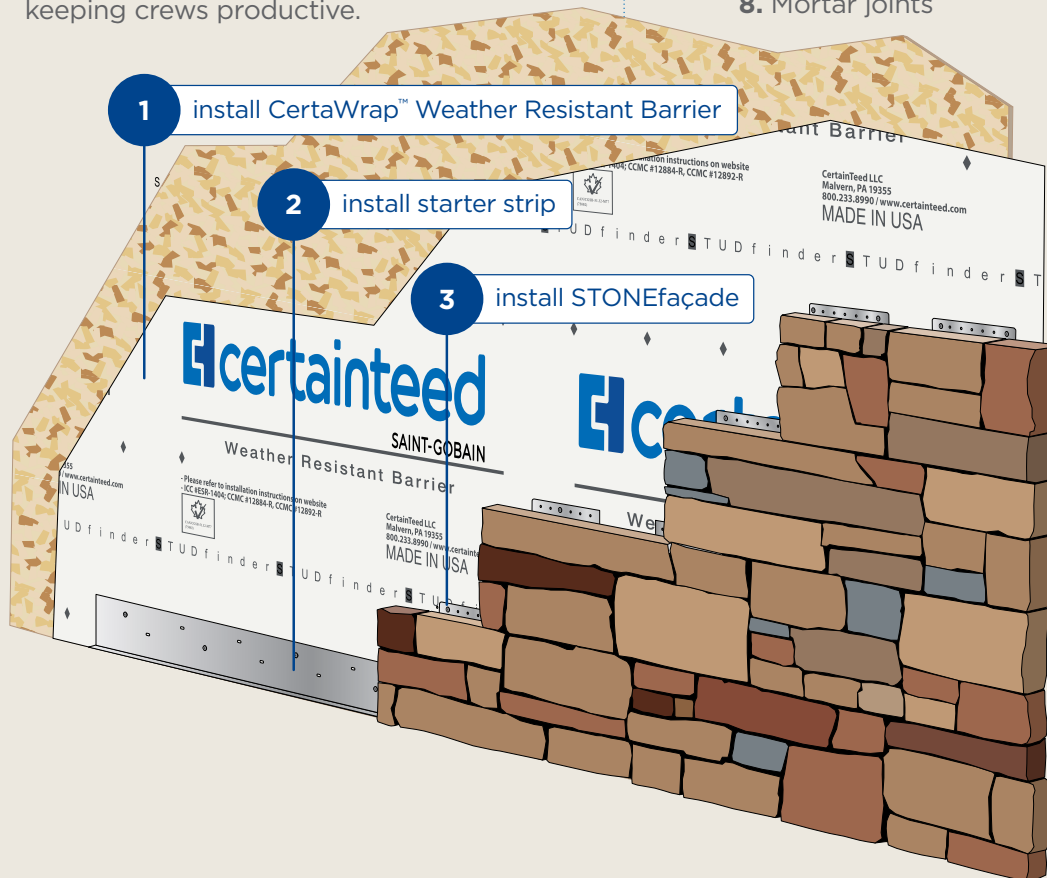

Natural Clay

Savannah Wicker

Heritage Cream

An Innovative System Design

Less room for error. Installs in cold weather.

Traditional masonry must be installed in temperatures above 40°F to avoid the risks of mortar and grout failure. With STONEfaçade, there's no mortar involved, so installations can go on when temperatures drop.

No Mortar

only **3** steps

vs

Traditional masonry veneer installation

1. Install weep screen
2. Install a layer of WRB
3. Install another layer of WRB
4. Install lath
5. Apply mortar scratch coat
6. Apply mortar setting bed
7. Adhere masonry
8. Mortar joints

CertainTeed STONEfaçade installs **SIX TIMES** faster than traditional stone, helping your customers get to the next job faster.

Three to four squares of STONEfaçade can be installed in a single day, keeping crews productive.

Moisture management to protect your home

3/8" Rainscreen

STONEfaçade features the industry's only **fully-integrated rainscreen**, providing additional structural support and ample drainage from top to bottom for outstanding moisture management and protection of your most important investment. Our rainscreen is designed to prevent potential structural damage and mold, a common occurrence when masonry products are installed without a well-defined drainage space.