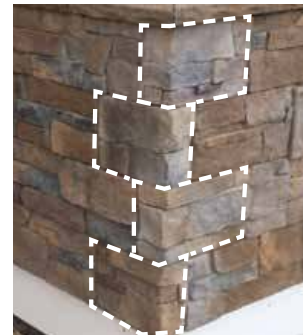

Corner systems are available in all colors in the product offering, and come in left and right corners of three lengths to eliminate the need for cutting lengths. The system's well-thought-out design staggers sizes, so there are no visual seams. STONEfaçade corner systems are also designed to provide a natural-looking return when transitioning to an alternative material.

Corner Installation Options

For single wall installation:

Alternate the corner widths, weaving them up the wall to avoid alignment of vertical seams.

For going around corners where both walls are stone:

Once level, fasten the two screws on the long return of the corner. Alternate both the corner widths and the walls that the long return is applied to, weaving them up the wall to avoid alignment of vertical seams.