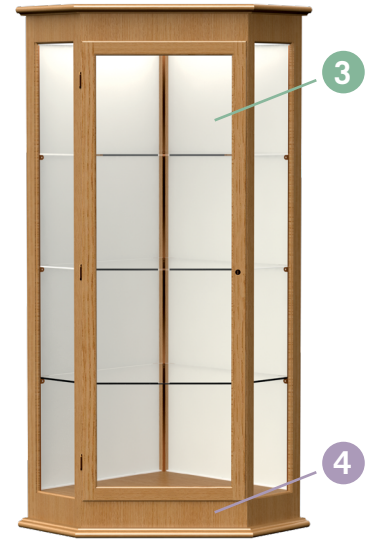

VARSITY SERIES

Designed with timeless elegance of classic furniture, our premium Varsity Series cases are so well-crafted that they complement any décor. Whether you choose a hinged or sliding door, a Varsity display case is the clear choice when only the best will do. Cove molding beautifully accents the exterior of these solid oak and oak veneer cases. The built-in lighted cornice highlights your collection on three adjustable shelves, while a quality lock and tempered glass provide added security. To showcase your finest accomplishments, choose the classic styling of the Varsity Series.

1 Case Style

Item No.	Size (H x W x D)	Weight – lbs	Style	Lighted/Unlighted	List Price
691	77" x 48" x 18"	280-310	Sliding	Lighted	\$ 4,610
694	77" x 36" x 18"	235-240	Sliding	Lighted	\$ 4,075
791	77" x 48" x 18"	270-293	Hinged	Lighted	\$ 5,305
792	77" x 25" x 18"	175-190	Hinged	Lighted	\$ 4,094
793	77" x 28" x 28"	210	Hinged	Lighted	\$ 3,961

2 Wood Species

Material	
K	Oak

3 Back Style

Finish	
MB	Mirror Back*
PB	Plaque Back

*Not available for 793 Corner Case.

4 Stain Color

Color	
MK	Carmel Oak
CHK	Cherry Oak
DK	Driftwood Oak
EK	Espresso Oak
AK	Natural Oak