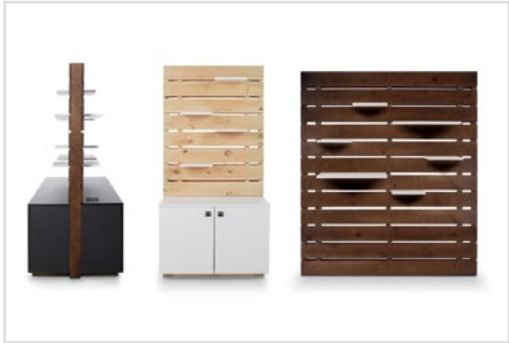

# PALLET

A Collection Redefining Space Division

Pallet Display shown in Poplar Wood with an Urban Walnut finish and White laminate. Shown with optional Pallet Cubby accessory.

# Bring Creativity to Your Environment

Designed to fit the needs of today's open-plan workspaces that are mobile, collaborative, and configurable; the Pallet collection provides space delineation while allowing environments to feel open and airy. In addition to being a beautiful way to divide space, Pallet allows users to create collaborative work environments for meetings, brainstorming sessions, or even impromptu workstations with optional accessories.

## Configurable

Adjustable shelves and optional communication accessories allow for customization of use. Pallet Display is available with various door pull options and with or without electric. Storage is added to conceal belongings.