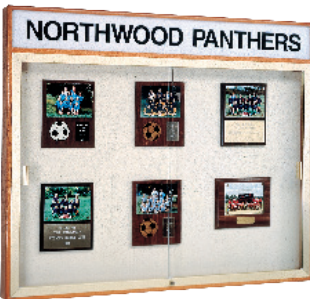

# LEGACY SERIES

Framed in solid oak with an Autumn Oak finish and Brushed Gold aluminum, Legacy Series display cabinets are clear favorites for posting plaques, ribbons, citations, awards, and announcements. These handsome wall-mounted cases are ideal for high-traffic areas, extending only four inches from the wall.

### 1 Choose Your Style

Item No.	Size (H x W x D)	Weight – lbs	Cork	Plaque Back
88-3648	36" x 48" x 4"	75	\$ 1,528	\$ 1,310
88-3660	36" x 60" x 4"	87	\$ 1,813	\$ 1,499
88-3672	36" x 72" x 4"	106	\$ 2,092	\$ 1,697
88-4848	48" x 48" x 4"	92	\$ 1,756	\$ 1,508
88-4860	48" x 60" x 4"	115	\$ 2,030	\$ 1,717
88-4872	48" x 72" x 4"	132	\$ 2,484	\$ 2,188

### 2 Choose Your Case Back

Back
CK  Cork Back
PB  Plaque Back

### 3 Choose Your Frame Finish

Finish
GD  Champagne

885

40"H x 48"W x 20"D

(pictured in SKU 885HBPB: 885 case, Lighted Header, and Plaque Back)