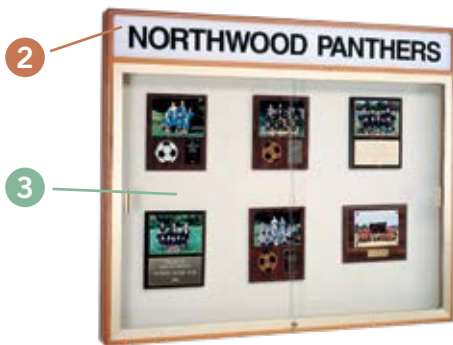

LEGACY SERIES

Framed in solid oak with an Autumn Oak finish and Brushed Gold aluminum, Legacy Series display cabinets are clear favorites for posting plaques, ribbons, citations, awards, and announcements. These handsome wall-mounted cases are ideal for high-traffic areas, extending only four inches from the wall.

2 Case Back

Back

| | |
|----|-------------|
| CK | Cork Back |
| PB | Plaque Back |

3 Frame Finish

Finish

| | |
|----|-----------|
| GD | Champagne |
|----|-----------|

885-HB-PB

885 WALL CASE WITH LIGHTED HEADER