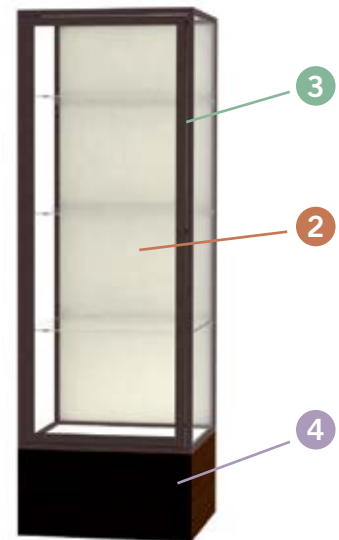

1 Case Style

Item No.	Size (H x W x D)	Weight – lbs	Lighted/Unlighted	List Price
4024	72" x 24" x 24"	201	Unlighted	\$ 2,955
4124	80" x 24" x 24"	251	Lighted	\$ 3,602

2 Case Back

Material	
CB	Clear Glass
MB	Mirror Back
PB	Plaque Back

3 Frame Finish

Finish	
GD	Champagne
BZ	Dark Bronze
SN	Satin Natural

4 Base/Cornice Color

Color	
LV	Light Oak (Vinyl)
WV	Walnut (Vinyl)
MK	Carmel Oak (Wood)
DK	Driftwood Oak (Wood)
AK	Natural Oak (Wood)

Lighted Case
4124-CB-SN-AK