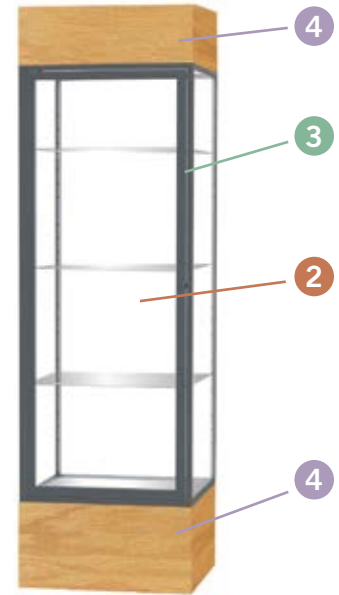

KEEPSAKE SERIES

Keepsake Series cases are rugged repositories built to highlight your collections. Perfect for museums, libraries, historical societies, or any organization that needs a secure way to present valuable objects. You can appreciate the craftsmanship of the free-standing floor case, available lighted or unlighted.

1 Case Style

Item No.	Size (H x W x D)	Weight – lbs	Lighted/Unlighted	List Price
4024	72" x 24" x 24"	201	Unlighted	$ 2,955
4124	80" x 24" x 24"	251	Lighted	$ 3,602

2 Case Back

Material	
CB	Clear Glass
MB	Mirror Back
PB	Plaque Back

3 Frame Finish

Finish	
GD	Champagne
BZ	Dark Bronze
SN	Satin Natural

4 Base/Cornice Color

Color	
LV	Light Oak (Vinyl)
WV	Walnut (Vinyl)
MK	Carmel Oak (Wood)
DK	Driftwood Oak (Wood)
AK	Natural Oak (Wood)

Lighted Case
4124-CB-SN-AK