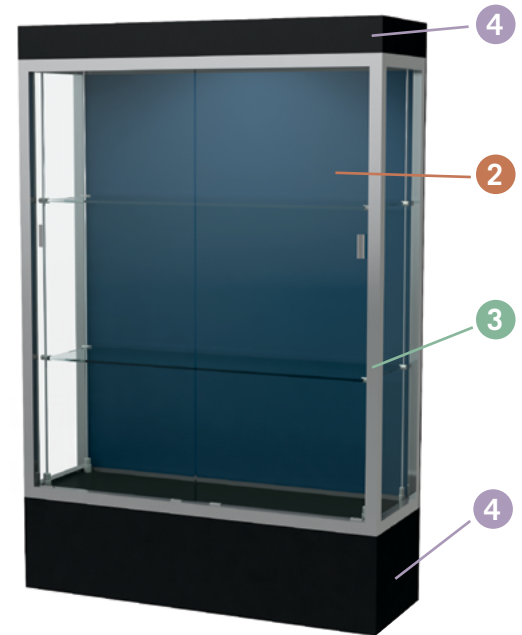

EDGE SERIES

At the intersection of elegance and functionality is Edge. 3/8" tempered glass shelves simply float in midair with minimal hardware to block your view. Edge features unique, adjustable suspension rod support shelving system and long-lasting LED lighting for a purely contemporary "Edge". Satin Natural or Dark Bronze aluminum framing secures the sliding glass doors and incorporates a built-in lock. The case is available with a 6" high or 12" high base and is finished with a 4" high case topper. Standard and custom laminates or colored backing are available.

1 Case Style

Item No.	Size (H x W x D)	Base	Weight – lbs	Lighted/Unlighted	List Price
91	76" x 24" x 20"	6"	224	Lighted	\$ 7,417
92	76" x 48" x 20"	6"	319	Lighted	\$ 10,230
93	76" x 24" x 20"	12"	224	Lighted	\$ 7,417
94	76" x 48" x 20"	12"	319	Lighted	\$ 10,230

2 Case Back Fabric

Fabric	
LFBS	Blue Steel
LFCD	Chocolate
LFHB	Harbor
LFSL	Slate
LFWH	White

3 Frame Finish

Finish	
BZ	Dark Bronze
SN	Satin Natural

4 Base/Cornice Color

Color	
CD	Beigewood
BK	Black
CM	Carbon Mesh
FW	Frosty White
MZ	Morro Zephyr