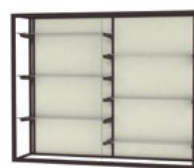

4 Frame Finish

Finish
GD Champagne
BZ Dark Bronze
SN Satin Natural

12405-PB-BZ