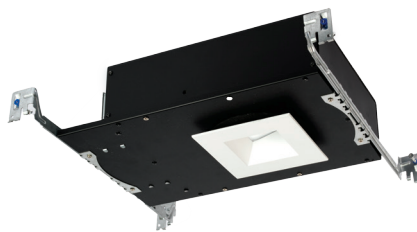

HOUSING (Sold as complete unit) *New Construction, Airtight Housing*

Shown with open square white trim

waclighting.com

Phone (800) 526.2588

Fax (800) 526.2585

Headquarters/Eastern Distribution Center

44 Harbor Park Drive

Port Washington, NY 11050

Central Distribution Center

1600 Distribution Ct

Lithia Springs, GA 30122

Western Distribution Center

1750 Archibald Avenue

Ontario, CA 91760