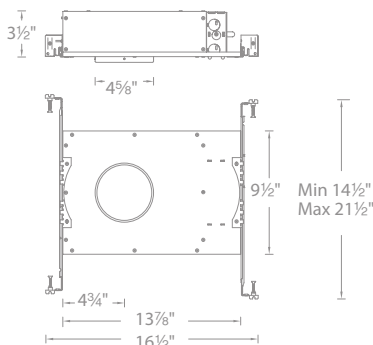

HOUSING (Sold as complete unit) *New Construction, Airtight Housing*

Shown with open square white trim

waclighting.com

Phone (800) 526.2588

Fax (800) 526.2585

Headquarters/Eastern Distribution Center

44 Harbor Park Drive

Port Washington, NY 11050

Central Distribution Center

1600 Distribution Ct

Lithia Springs, GA 30122

Western Distribution Center

1750 Archibald Avenue

Ontario, CA 91760