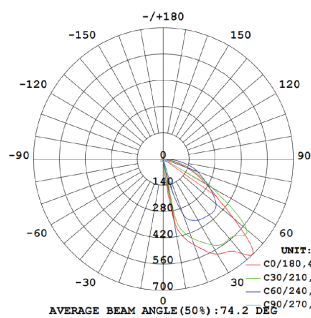

DIMENSIONS

PHOTOMETRICS

LUMINOUS INTENSITY DISTRIBUTION DIAGRAM

SPECIFICATION

MODEL	SIZE	WATTAGE	CCT	LUMENS	CRI	BEAM ANGLE
VTSLFOLD20BL	L: 193MM x W: 22.5MM x H: 54MM (L: 7.60" x W: 0.89" x H: 2.13")	12W	2700K/3000K/4000K	750Lm	>90	Diffuse
VTSLWW30BL	L: 290MM x W: 22.5MM x H: 54MM (L: 11.42" x W: 0.89" x H: 2.13")	18W	2700K/3000K/4000K	1140Lm	>90	Diffuse