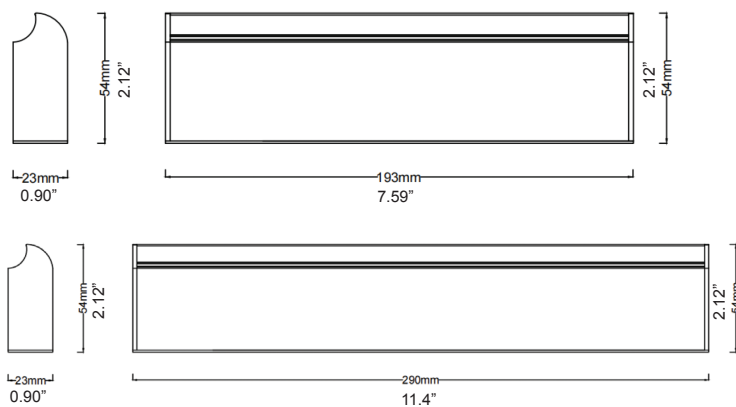

DIMENSIONS

PHOTOMETRICS

LUMINOUS INTENSITY DISTRIBUTION DIAGRAM

SPECIFICATION

MODEL	SIZE	WATTAGE	CCT	LUMENS	CRI	BEAM ANGLE
VTSLFOLD20BL	L: 193MM x W: 22.5MM x H: 54MM (L: 7.60" x W: 0.89" x H: 2.13")	12W	2700K/3000K/4000K	750Lm	>90	Diffuse
VTSLWW30BL	L: 290MM x W: 22.5MM x H: 54MM (L: 11.42" x W: 0.89" x H: 2.13")	18W	2700K/3000K/4000K	1140Lm	>90	Diffuse