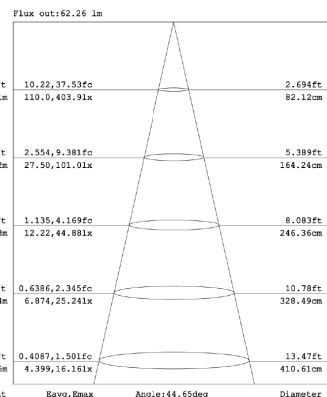

DIMENSIONS

PHOTOMETRICS

LUMINOUS INTENSITY DISTRIBUTION DIAGRAM

SPECIFICATION

MODEL	SIZE	WATTAGE	CCT	LUMENS	CRI	BEAM ANGLE
VTSLFOLD20BL	L: 193MM x W: 22.5MM x H: 54MM (L: 7.60" x W: 0.89" x H: 2.13")	12W	2700K/3000K/4000K	750Lm	>90	Diffuse
VTSLWW30BL	L: 290MM x W: 22.5MM x H: 54MM (L: 11.42" x W: 0.89" x H: 2.13")	18W	2700K/3000K/4000K	1140Lm	>90	Diffuse