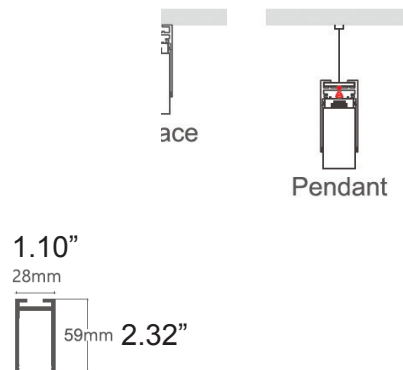

PROJECT:

TYPE:

CATALOG#:

DATE:

DESCRIPTION

The Curve Track Series transforms the magnetic track system from simple straight lines into elegant, curvaceous designs. The focus is on creating stunning shapes with graceful lines. Available in various sizes and colors. The Curve Track Series seamlessly integrates with straight profiles to craft unique and captivating lighting scenes.

DIMENSIONS

SPECIFICATION

MODEL	SIZE	INSTALLATION	POWER
VTSLCURVY360D10BL	1000mm x 27.5mm x 58.5mm (39.3" x 1.08" x 2.30")	SURFACE / PENDANT	200W MAX

Theoretical Lumens: XXX LM (subject to change)

Theoretical Wattage: XXX W (subject to change)