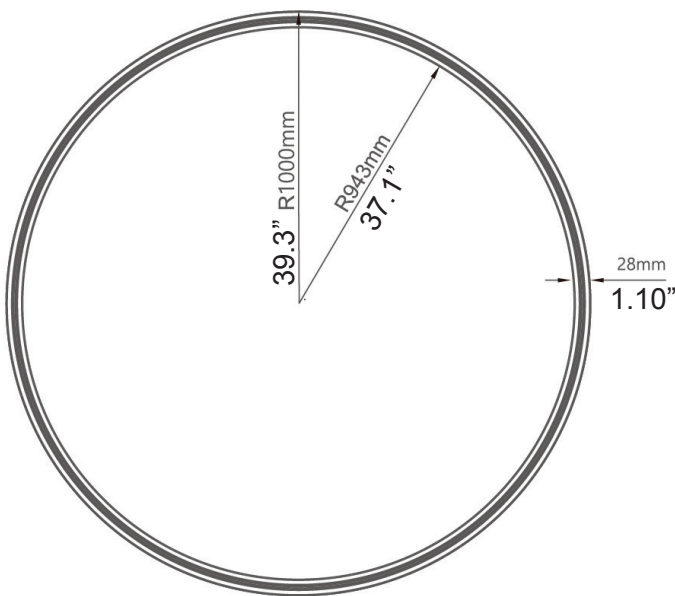

PROJECT:

TYPE:

CATALOG#:

DATE:

DESCRIPTION

The Curve Track Series transforms the magnetic track system from simple straight lines into elegant, curvaceous designs. The focus is on creating stunning shapes with graceful lines. Available in various sizes and colors. The Curve Track Series seamlessly integrates with straight profiles to craft unique and captivating lighting scenes.

DIMENSIONS

SPECIFICATION

MODEL	SIZE	INSTALLATION	POWER
VTSLCURVY360D10BL	1000mm x 27.5mm x 58.5mm (39.3" x 1.08" x 2.30")	SURFACE / PENDANT	200W MAX

Theoretical Lumens: XXX LM (subject to change)

Theoretical Wattage: XXX W (subject to change)