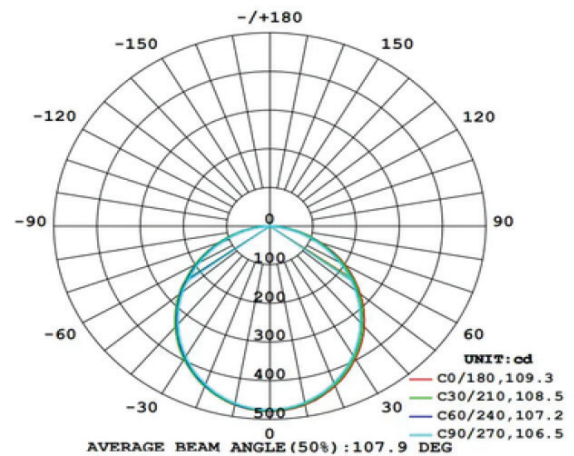

DIMENSIONS

PHOTOMETRICS

SPECIFICATION

MODEL	SIZE	WATTAGE	CCT	LUMENS	CRI	VOLTAGE	BEAM ANGLE
VTSL64BL	640mm x 34mm x 56mm (25.2" x 1.34" x 2.20")	26W	2700K/3000K/4000K	1720Lm	>90	24V	Diffuse

Theoretical Lumens: XXX LM (subject to change)