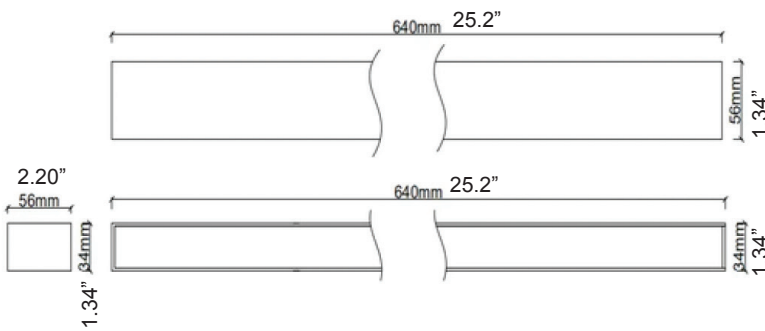

Standard Series Linear Head with Diffuser.
Opal lighting for general use and outlining.
Average lighting on opal cover.
Average performance within different length.
External dimming interface with
Triac, 0/1-10V,Dali.

DIMENSIONS

PHOTOMETRICS

SPECIFICATION

MODEL	SIZE	WATTAGE	CCT	LUMENS	CRI	VOLTAGE	BEAM ANGLE
VTSL64BL	640mm x 34mm x 56mm (25.2" x 1.34" x 2.20")	26W	2700K/3000K/4000K	1720Lm	>90	24V	Diffuse

Theoretical Lumens: XXX LM (subject to change)