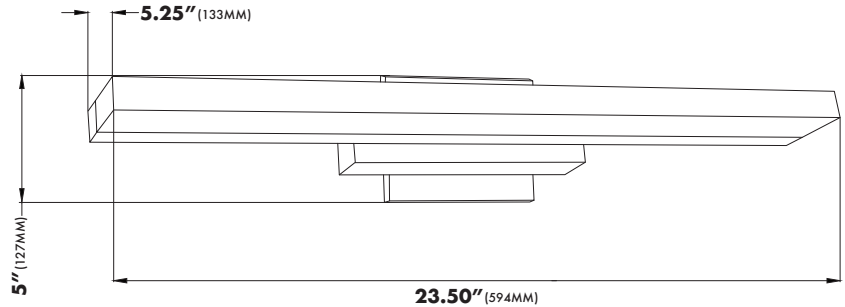

## MODEL# **VMW11000** DIMENSIONS

OVERALL: **23.50" x 5.25" x 5"** (594MM x 133MM x 127MM)

THE MEASUREMENTS ARE ROUNDED TO THE NEAREST 1/4"